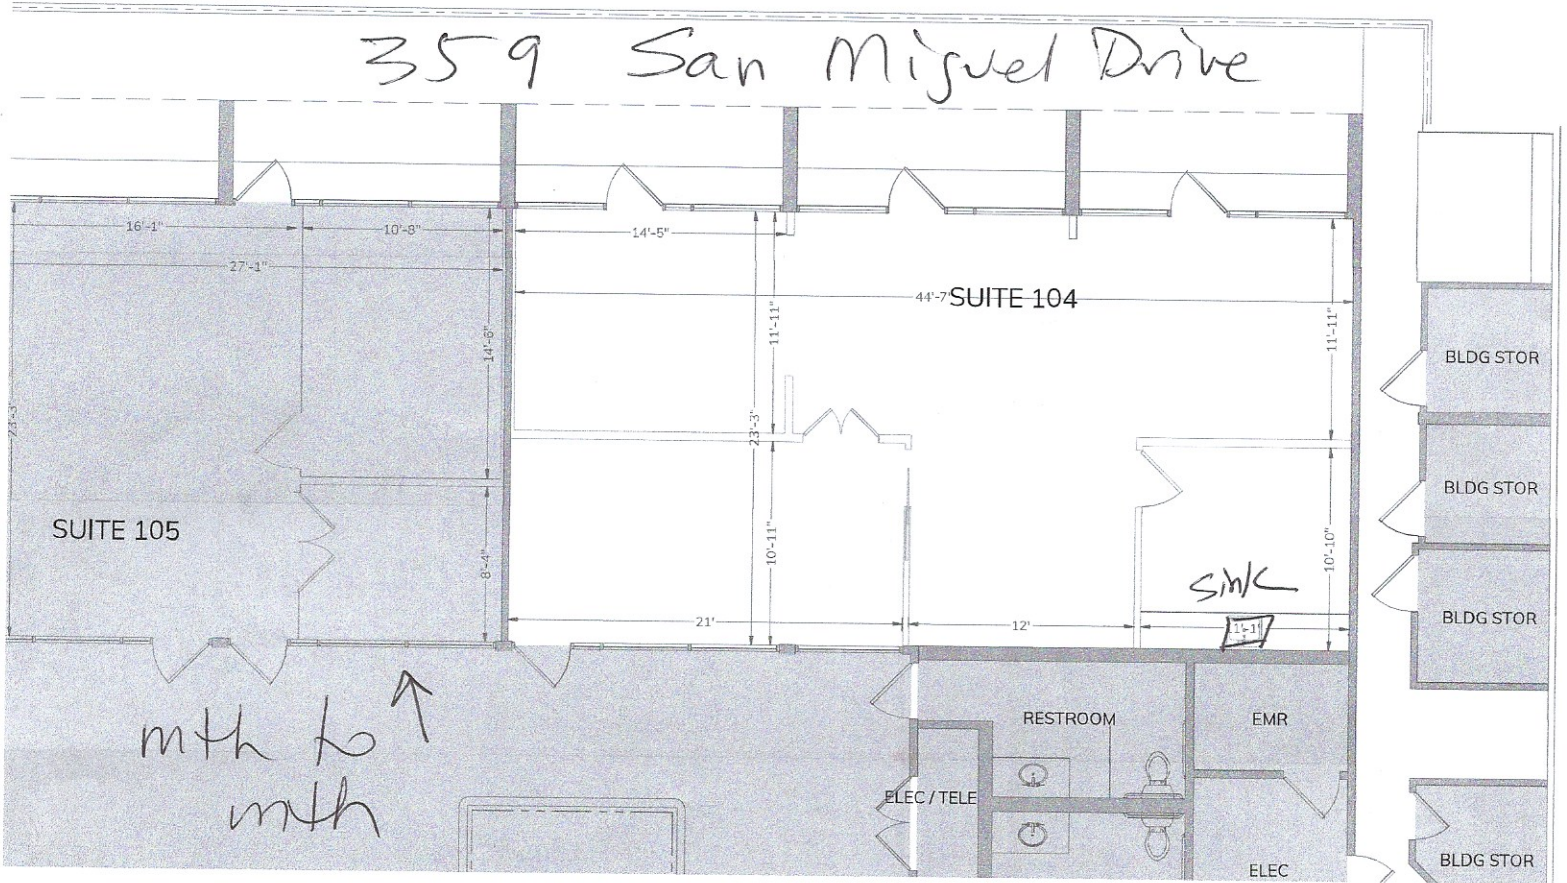

359 San Miguel Drive

mth to  
mth

Suite 105  
776 Ft

Suite 104  
1260 Ft

common area  
restrooms

2036 Ft  
combined