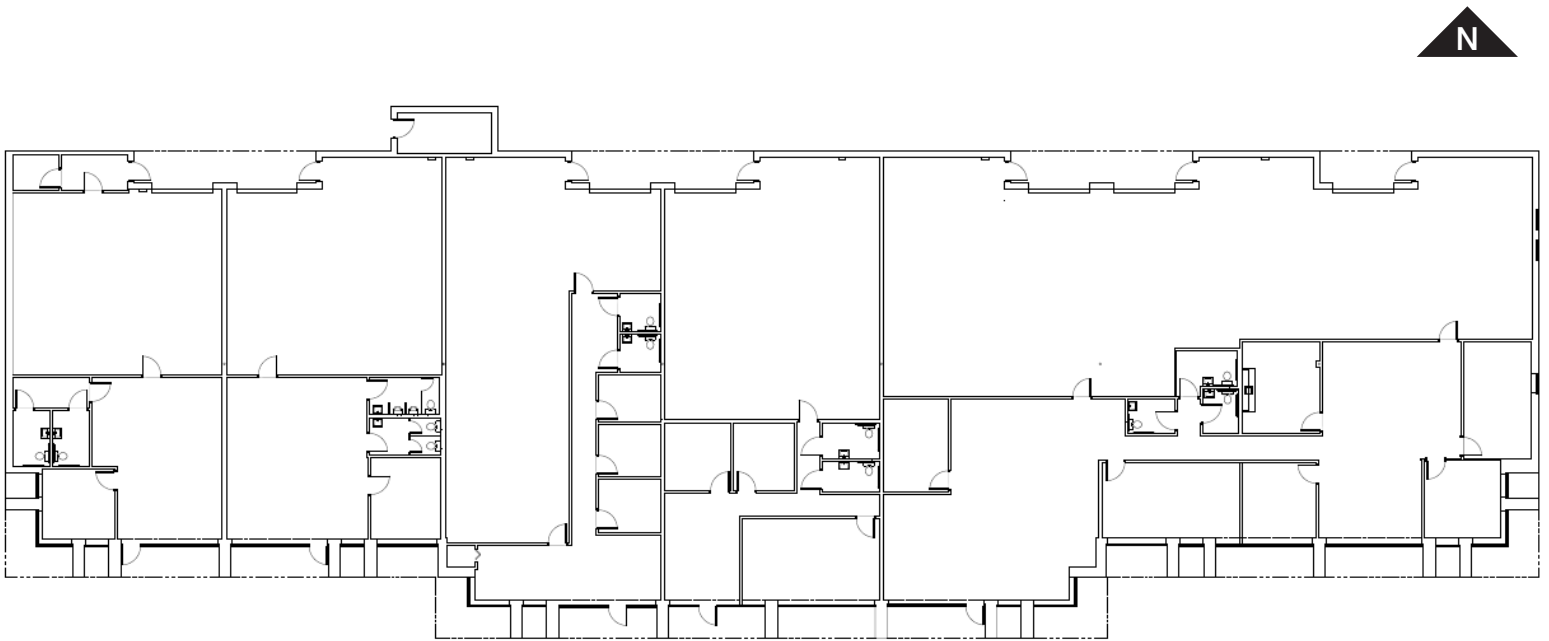

5905 Breckenridge Parkway, Tampa, FL

Entire Building: 18,732 RSF

For more information:

Kelli Hatton
+1 813.454.1619
khatton@naiburnsscalo.com

Coy Lowrey
+1 813.215.8168
clowrey@naiburnsscalo.com

5201 W Kennedy Blvd, Suite 925
Tampa, FL
+1 813.815.8360
NAIBurnsScalo.com