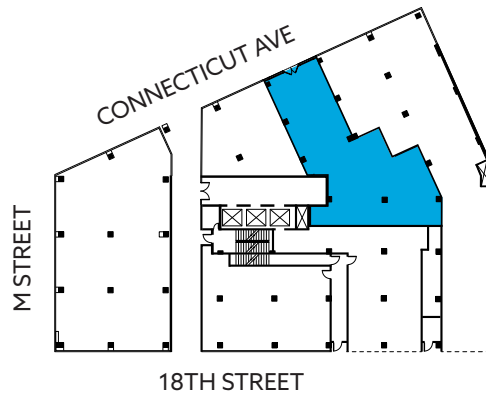

1150 CONNECTICUT AVE

1st Floor • Suite 102 • 2,030 sf

CLICK OR SCAN

TO EXPERIENCE THIS SPACE

MIKE GORDON
202.828.9002
mgordon@blakereal.com

ASHLEY HILBURN
202.828.9004
ahilburn@blakereal.com