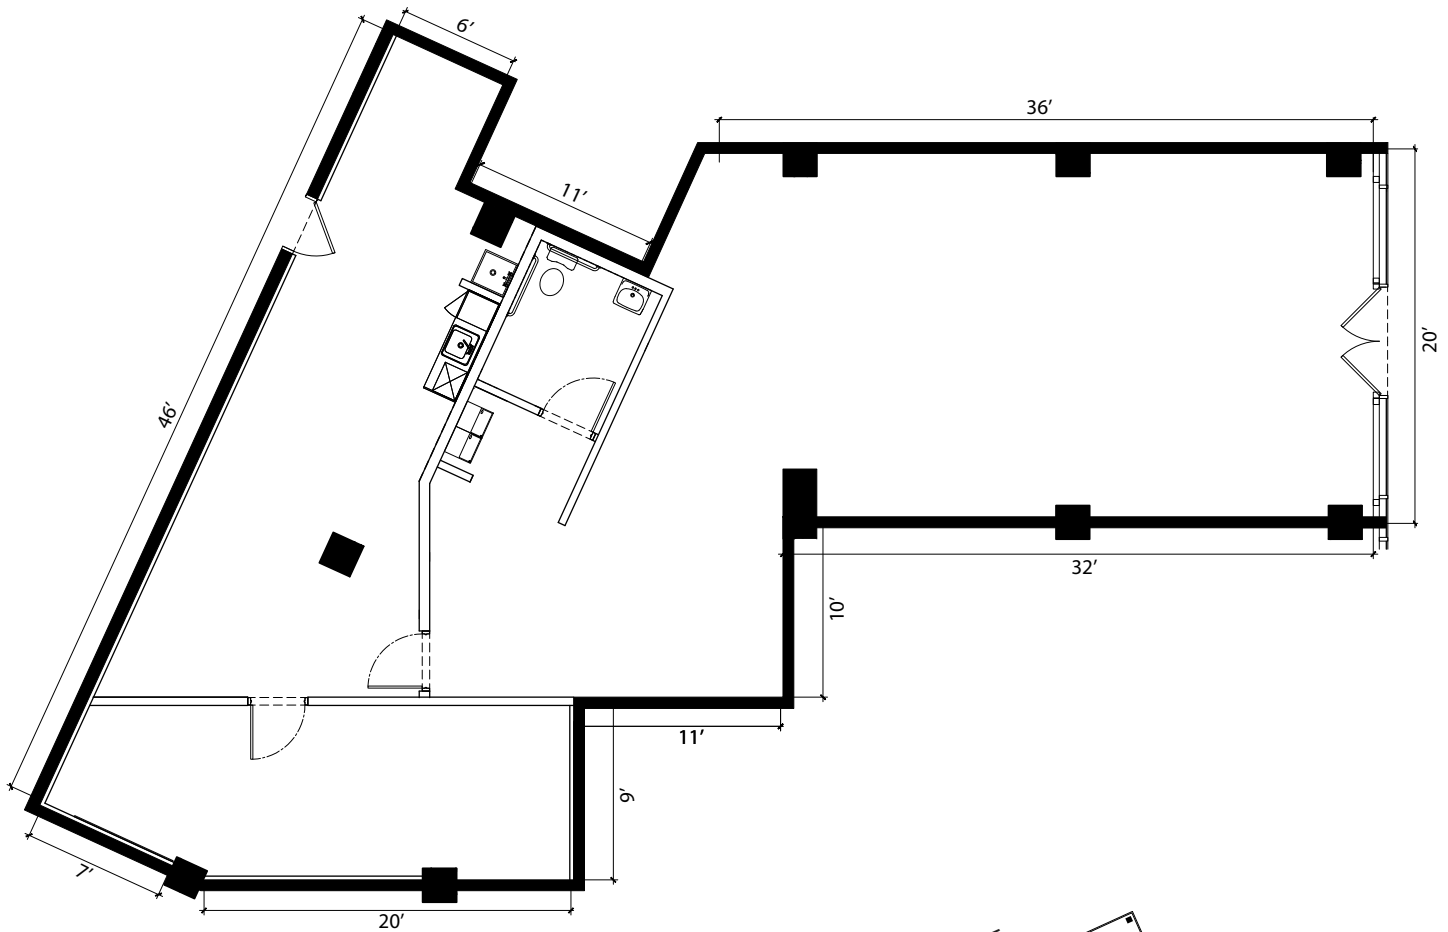

1150 CONNECTICUT AVE

1st Floor • Suite 102 • 2,030 sf

CLICK OR SCAN

TO EXPERIENCE THIS SPACE

MIKE GORDON
202.828.9002
mgordon@blakereal.com

ASHLEY HILBURN
202.828.9004
ahilburn@blakereal.com