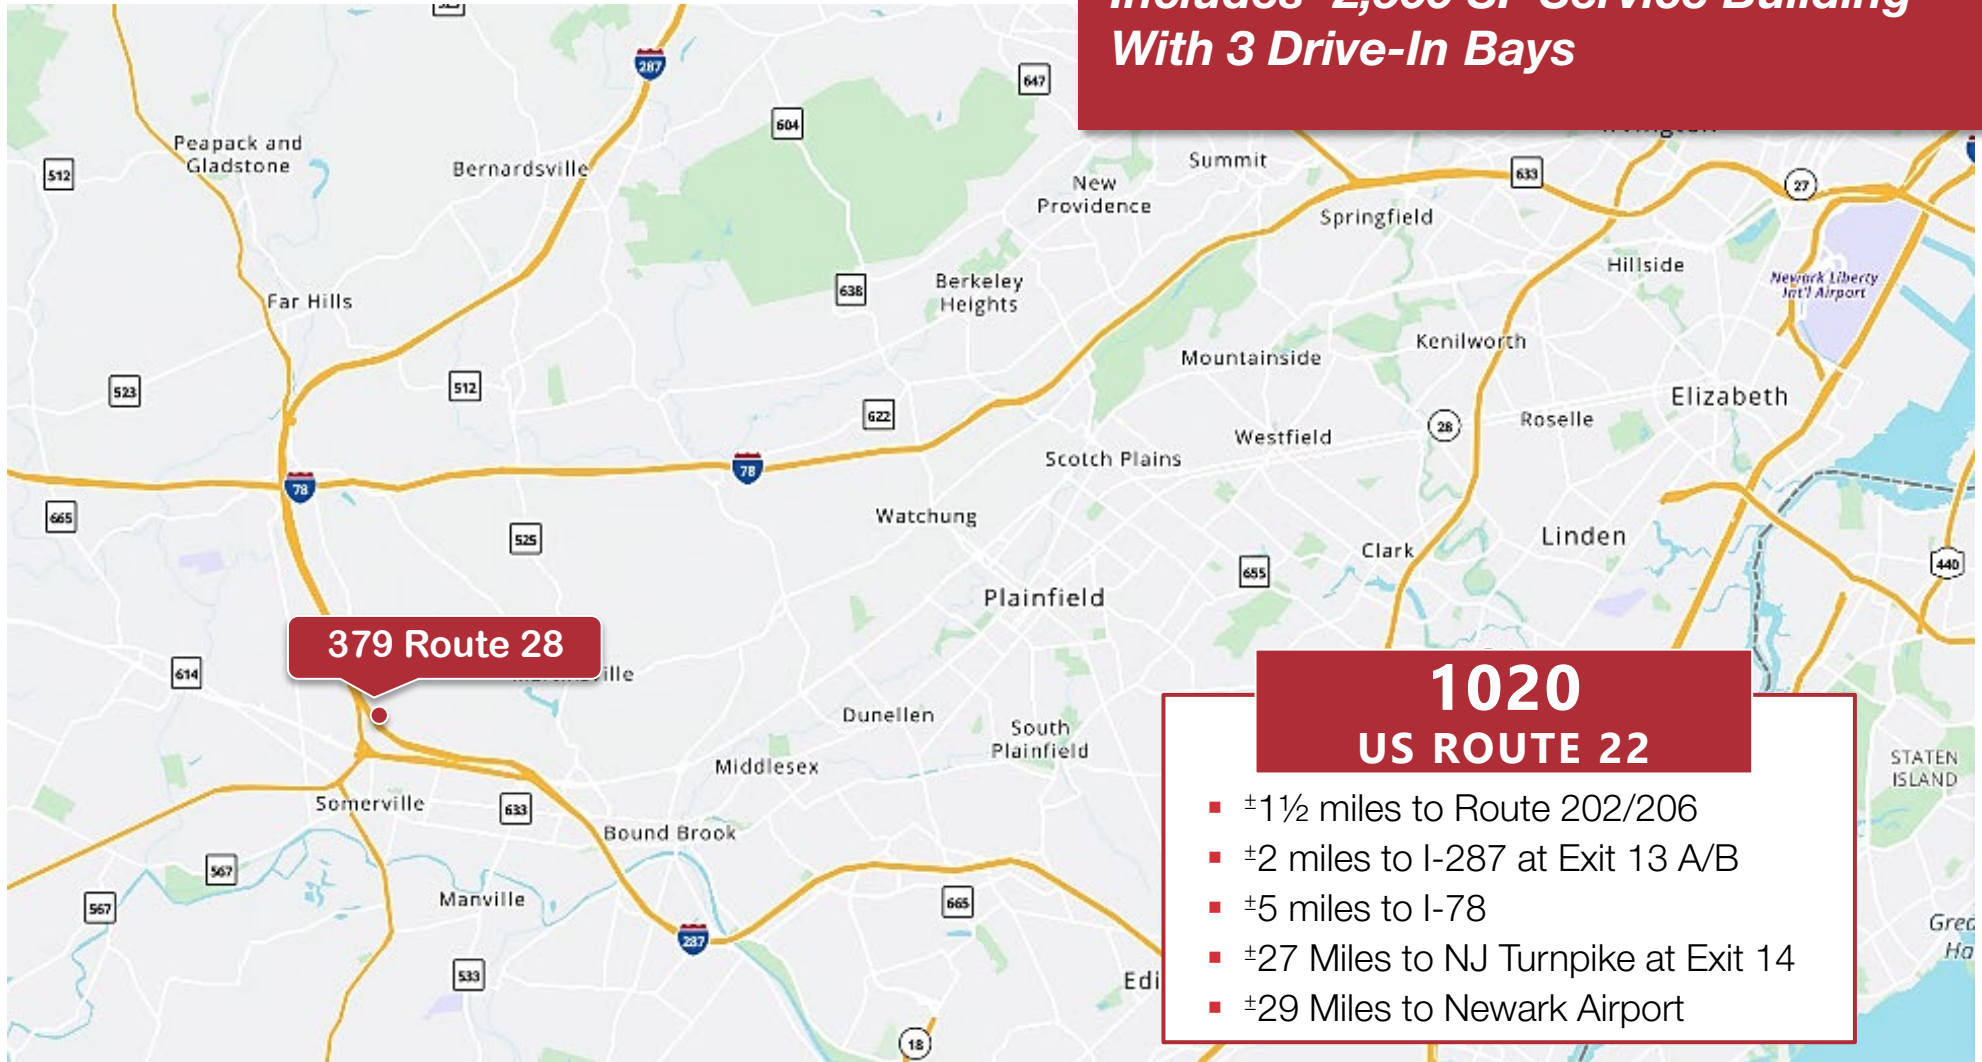

±3.3 Acres For Lease

*Includes ±2,900 SF Service Building
With 3 Drive-In Bays*

90 Woodbridge Center Drive, Suite 160
Woodbridge, NJ 07095
732 985 3000 | naidb.com

For more information, please contact Exclusive Broker:

David Simon
Chief Operating Officer
732 985 3000 ext. 220
dsimon@naidb.com

Kyle Gerace
Vice President
732 985 3000 ext. 229
kgerace@naidb.com

Jennifer Harrison
Vice President
732 985 3000 ext. 234
jharrison@naidb.com