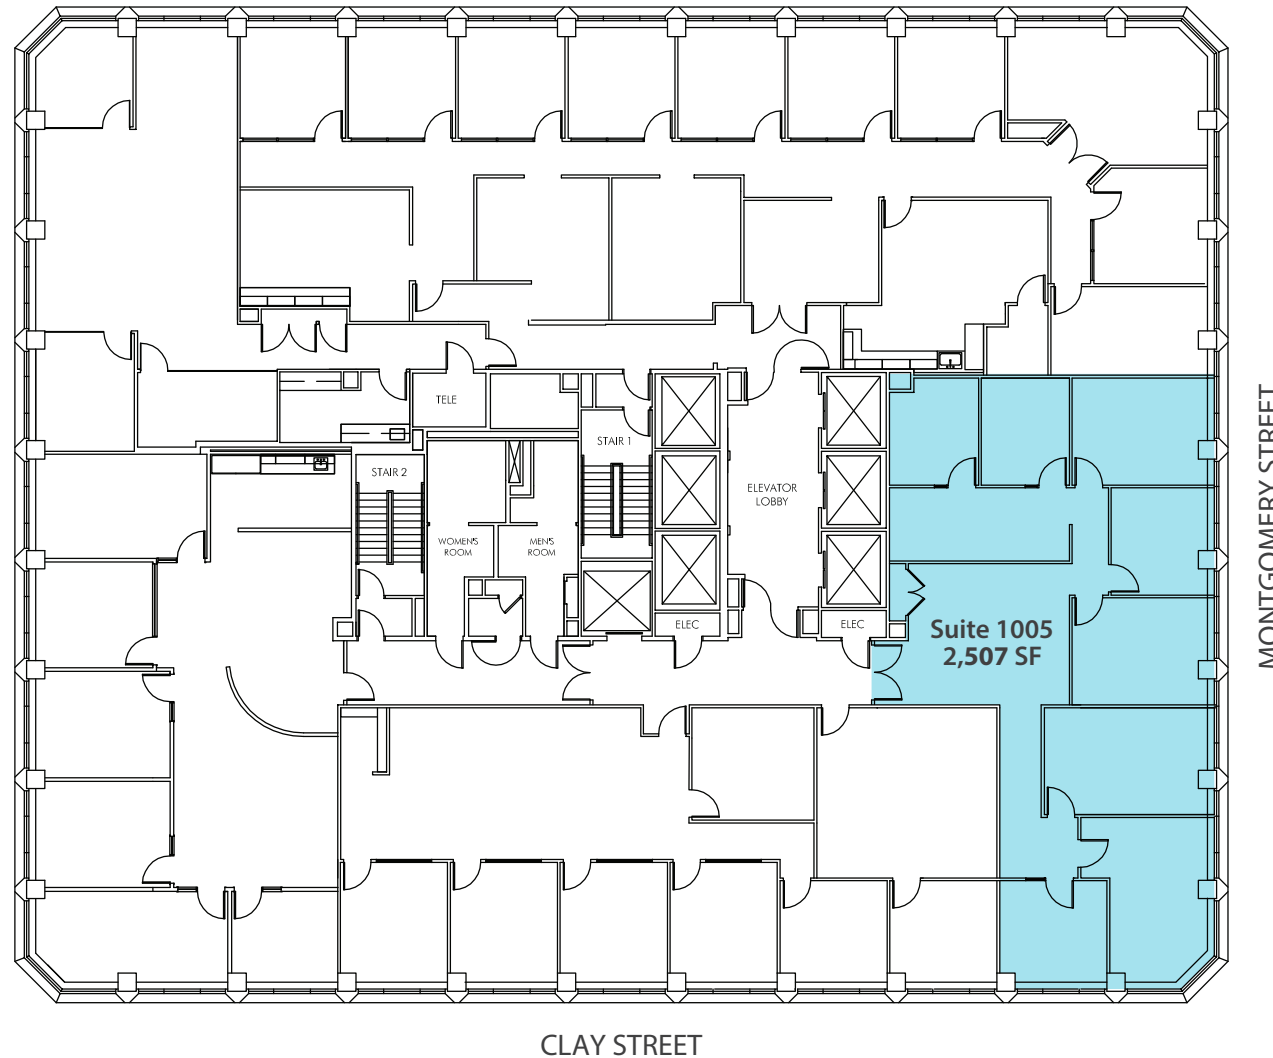

# SUITE 1005 - 2,507 RSF

- 7 private offices
- Conference room
- Available now

**Kelly Glass**  
415.322.5062  
[kelly.glass@avisonyoung.com](mailto:kelly.glass@avisonyoung.com)  
RE Lic #01335179

**Colton Hanley**  
415.913.8699  
[colton.hanley@avisonyoung.com](mailto:colton.hanley@avisonyoung.com)  
RE Lic #02089768