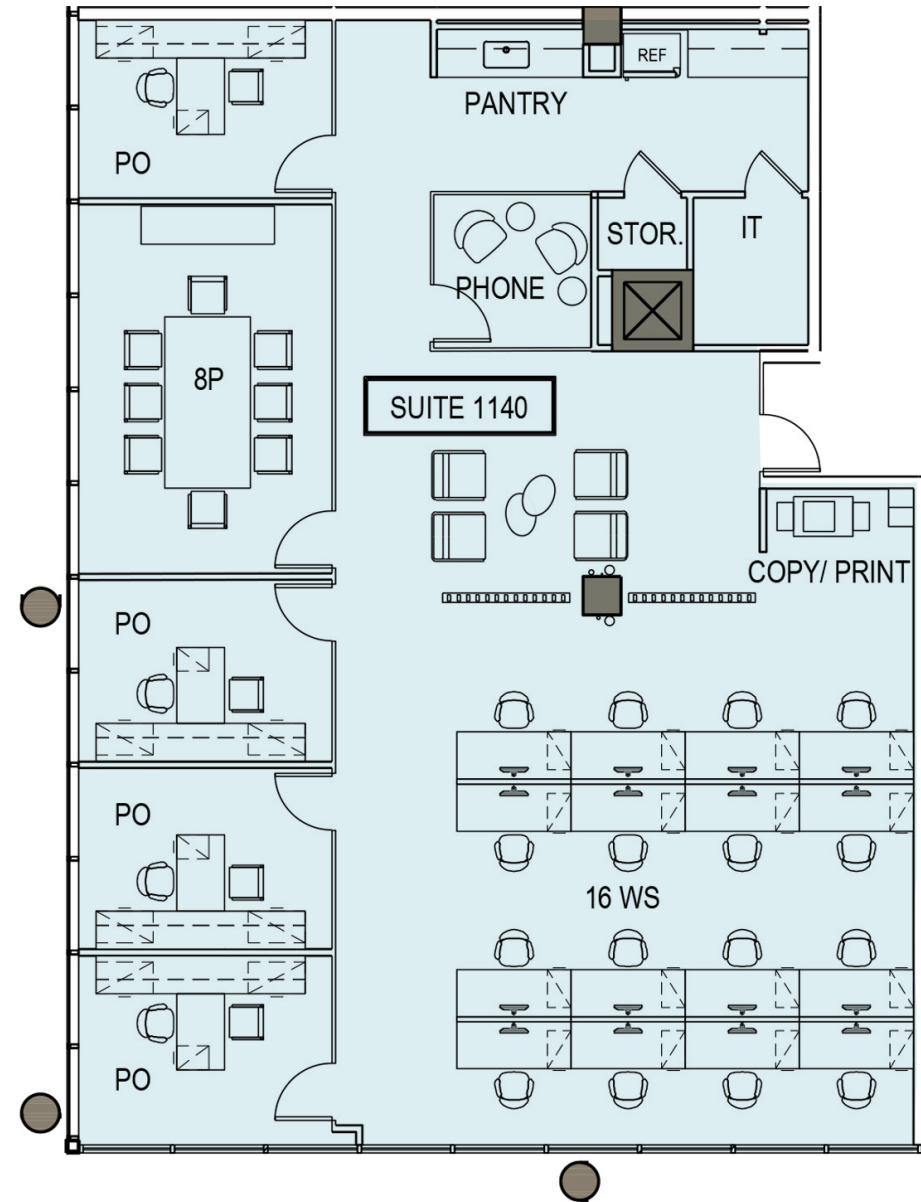

 **JLL** SEE A BRIGHTER WAY

The Dorsey

Wynwood Office Space For Lease

252 NW 29th Street

11th floor

Miami, Florida

Suite 1140 - 3,316 RSF

Axonometric plan

Slatted accent wall

Accent wall covering - Conference

Millwork surround pantry

Renderings

This office space features a sophisticated modern design with clean white workstations, floor-to-ceiling windows, and abundant natural light. The aesthetic combines minimalist elements with warm wood tones, sage green accents, and textural details