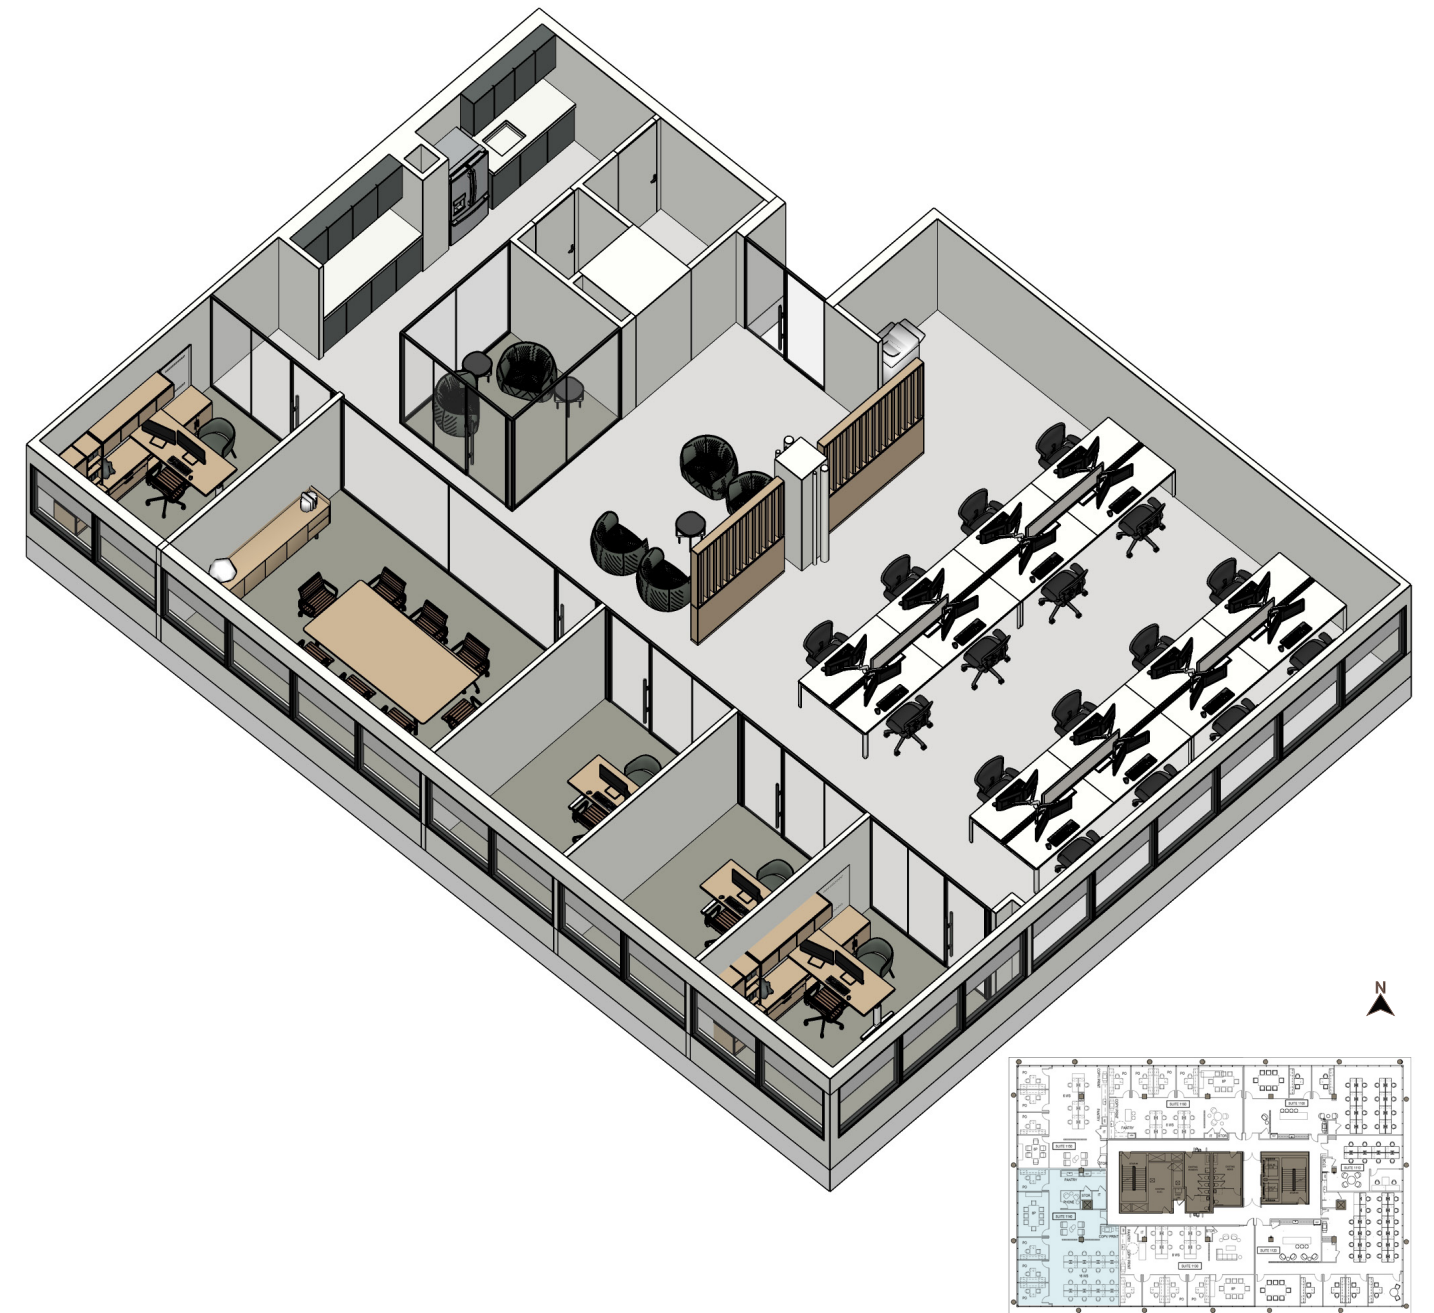

 **JLL** SEE A BRIGHTER WAY

The Dorsey

Wynwood Office Space For Lease

252 NW 29th Street

11th floor

Miami, Florida

Suite 1140 - 3,316 RSF

Axonometric plan

Slatted accent wall

Accent wall covering - Conference

Millwork surround pantry

Renderings

This office space features a sophisticated modern design with clean white workstations, floor-to-ceiling windows, and abundant natural light. The aesthetic combines minimalist elements with warm wood tones, sage green accents, and textural details

like woven materials and wood slats. The overall atmosphere balances professional functionality with comfort, creating a refined yet welcoming workplace environment through carefully selected materials and curved architectural features.