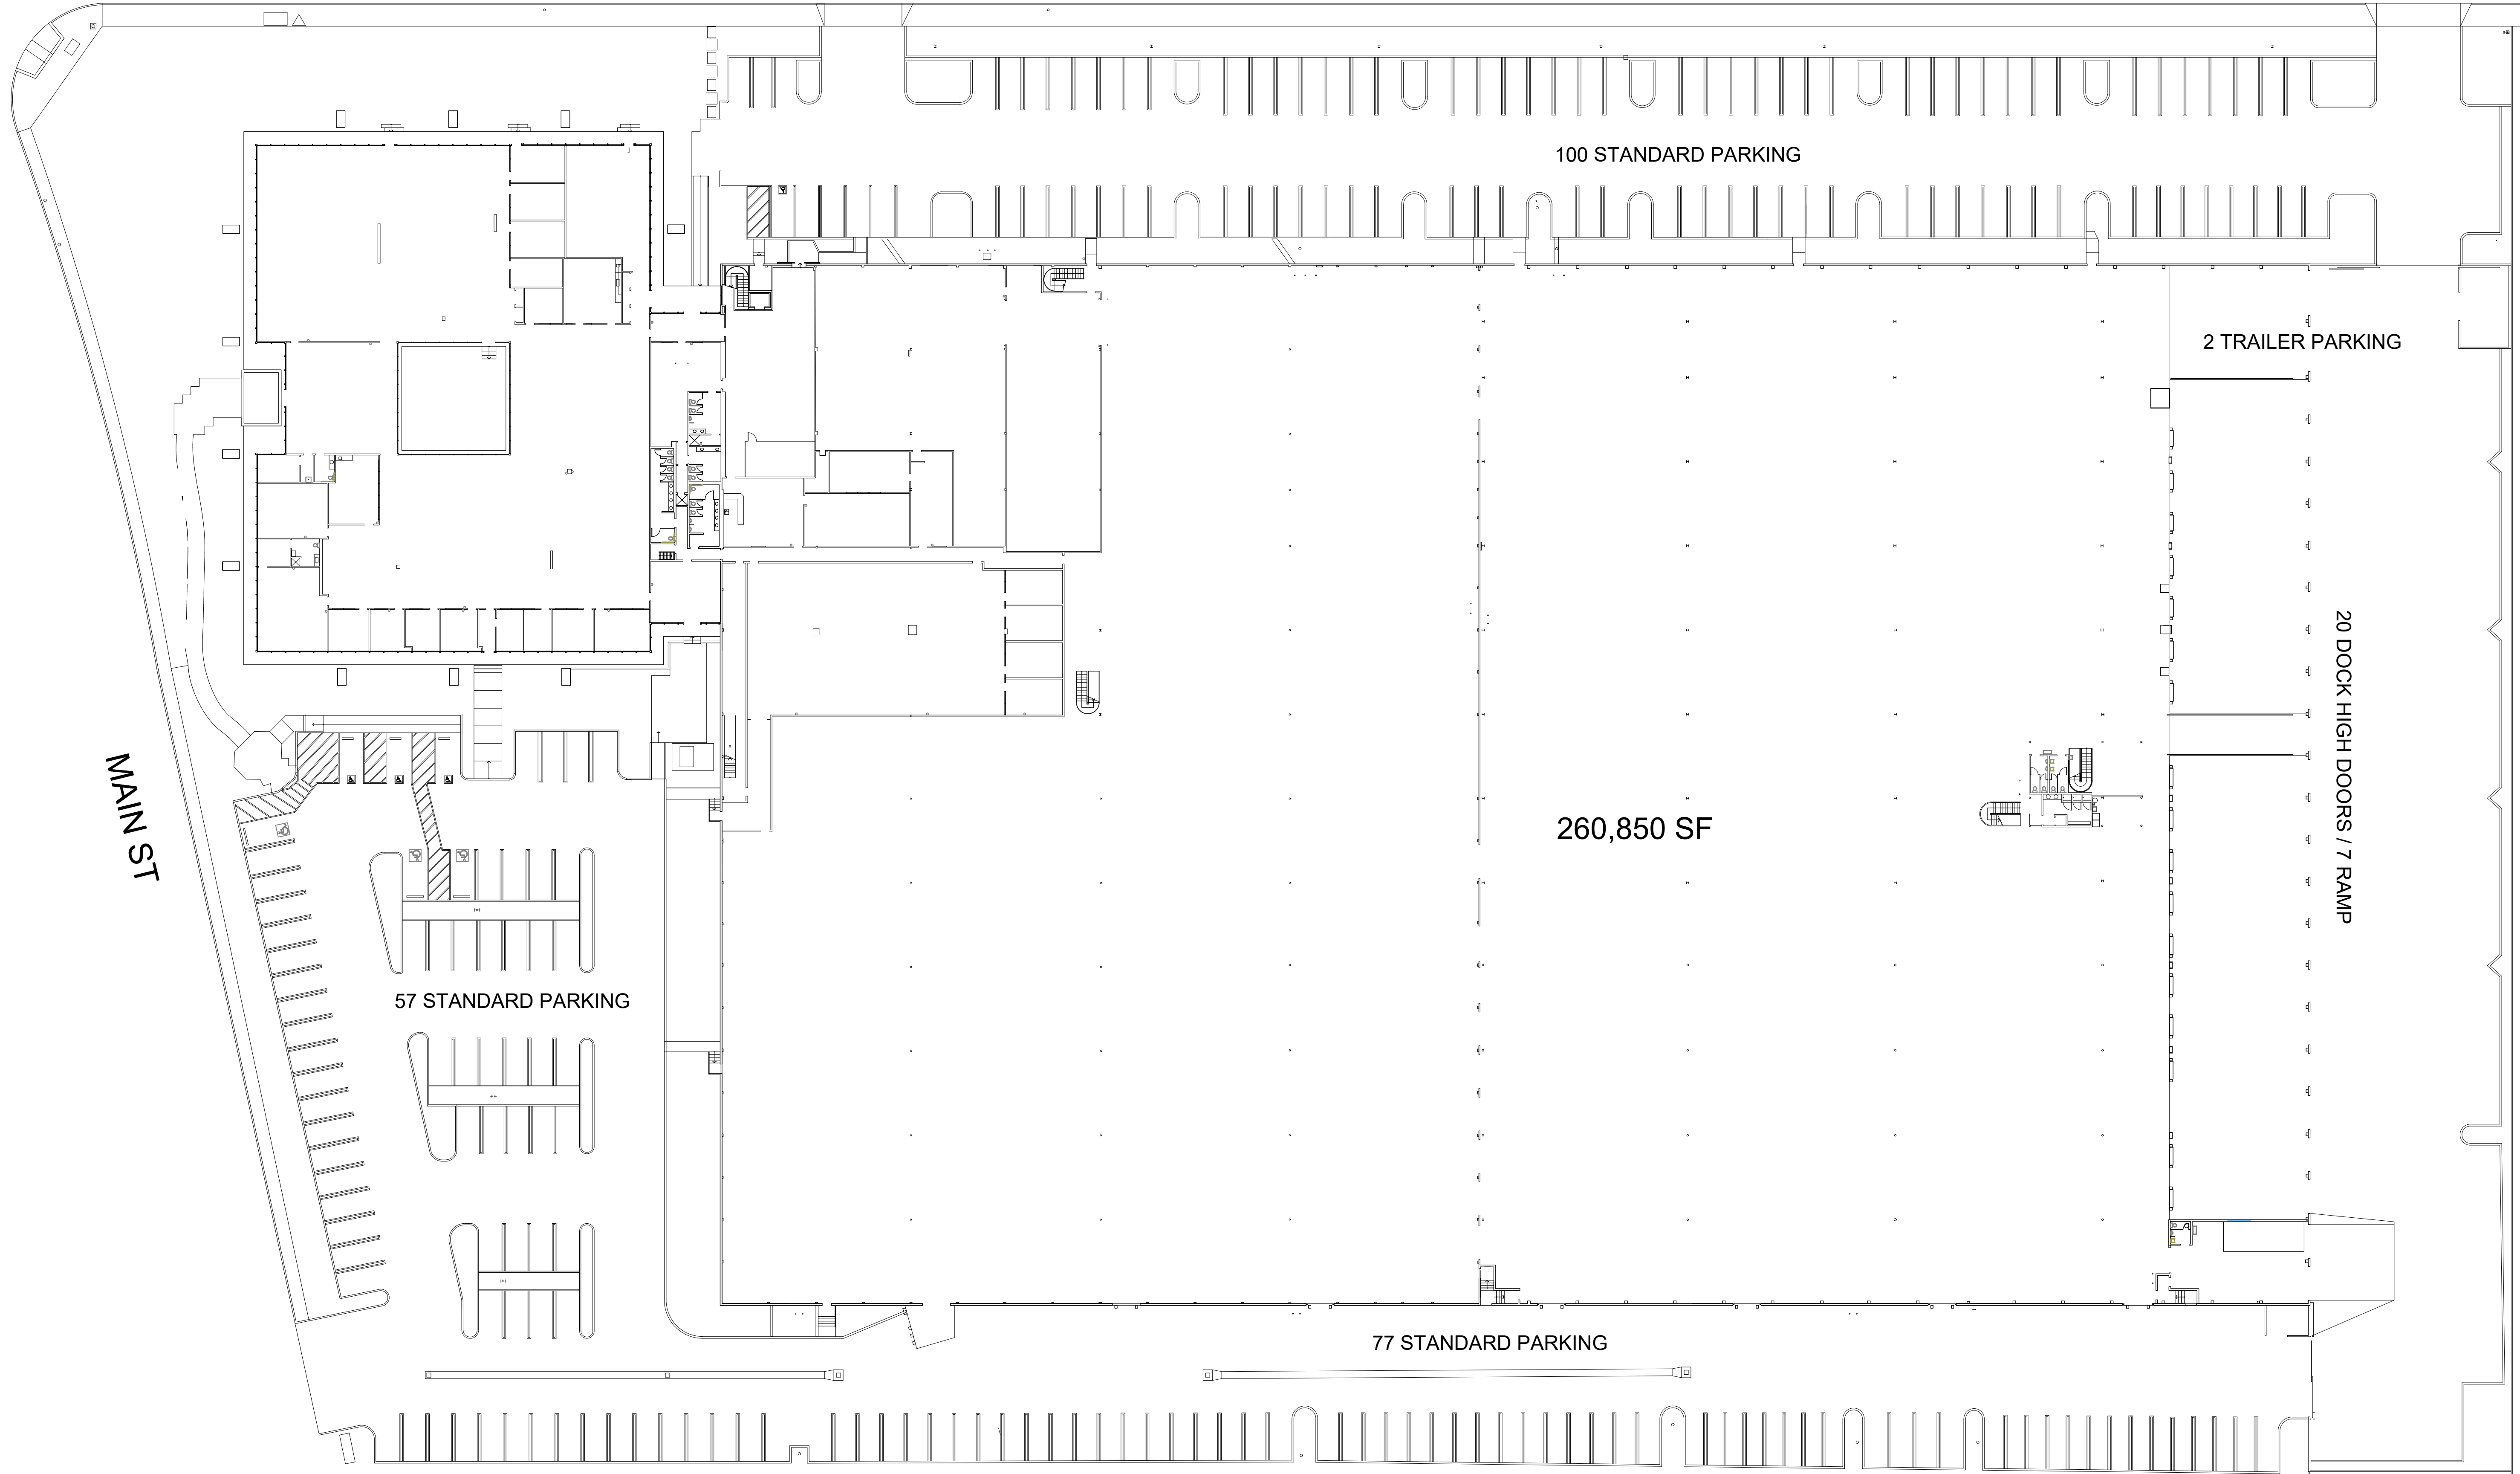

VON KARMAN AVE

MAIN ST

260,850 SF

57 STANDARD PARKING

100 STANDARD PARKING

77 STANDARD PARKING

2 TRAILER PARKING

20 DOCK HIGH DOORS / 7 RAMP