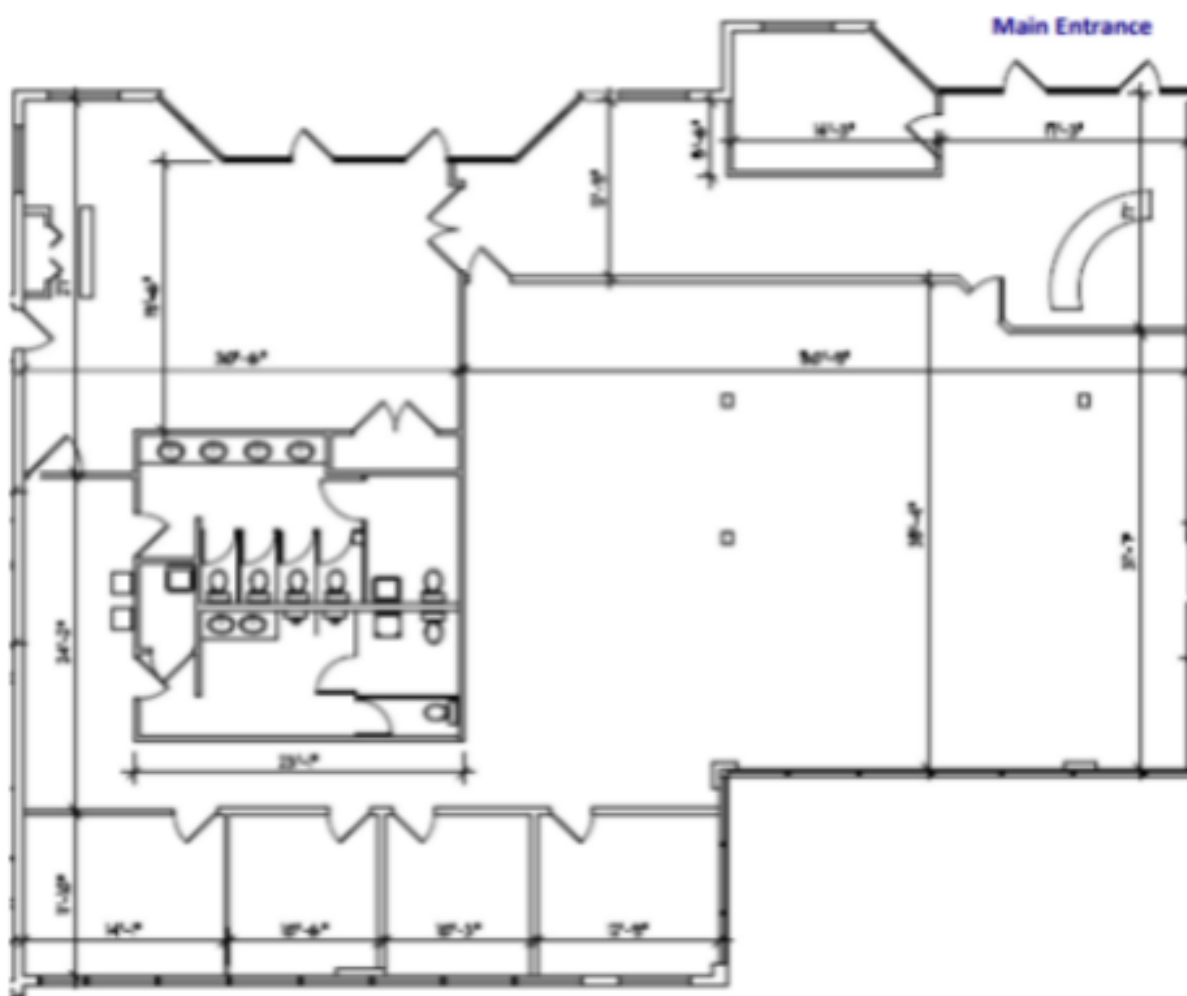

# Lakeview B

13630 NW 8<sup>th</sup> Street  
Sunrise, FL 33325

Suite 220 | 5,178 SF

For more information please contact:

**Brady Titcomb**  
Executive Vice President  
brady.titcomb@jll.com  
+1 954 653 3222