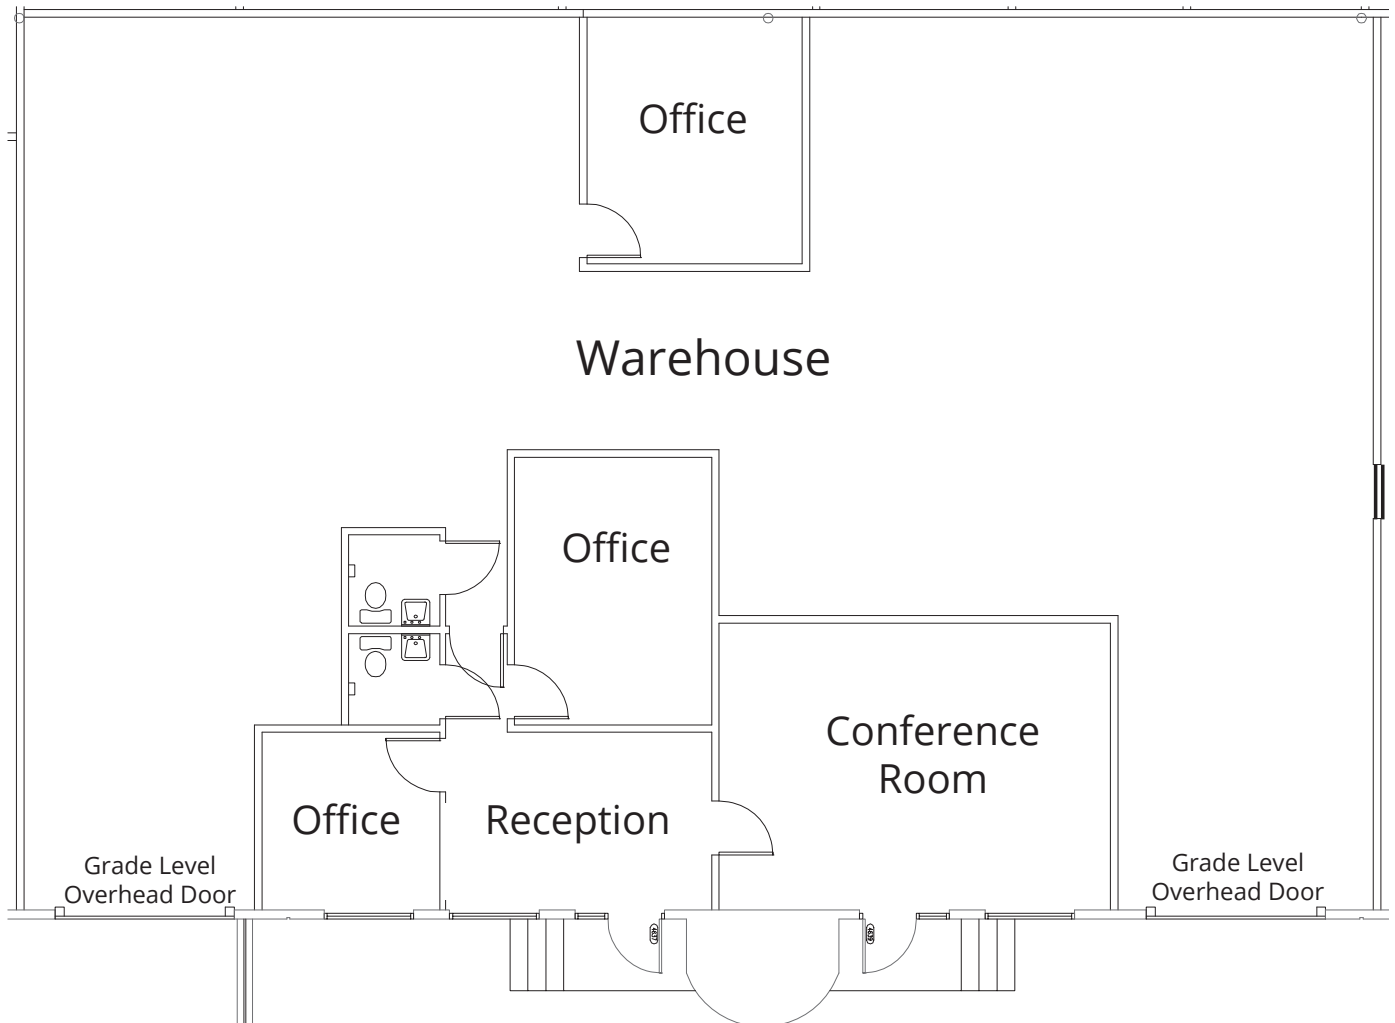

Floor Plan

4637 Parkbreeze Court | 3,725±sf
Office/Warehouse Space

**For further
information**

Lisa Bailey, SIOR
Principal
+1 407 440 6645
lisa.bailey@avisonyoung.com

avisonyoung.com