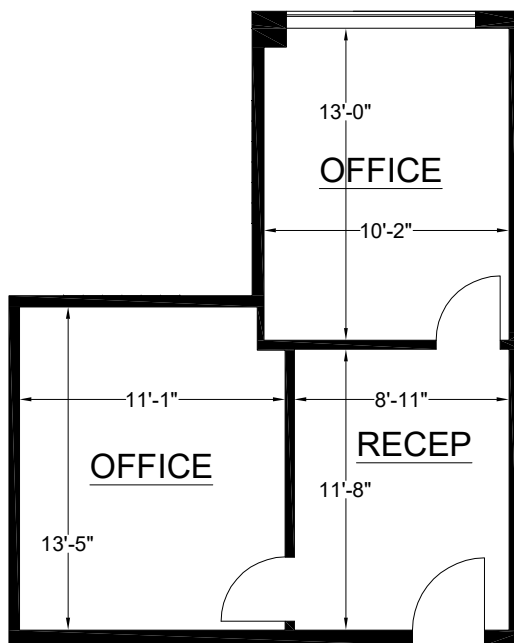

(As Measured: November 2022)
(Last Updated: December 2022)

SUITE 230

Occupant Area: 403 s.f.
Capped Rentable: 464 s.f.

Second Floor Inset

SCALE: 1/8" = 1'-0"

<https://lt-fp.com>

TEL: (888) 393-6655
FILE: 22-394