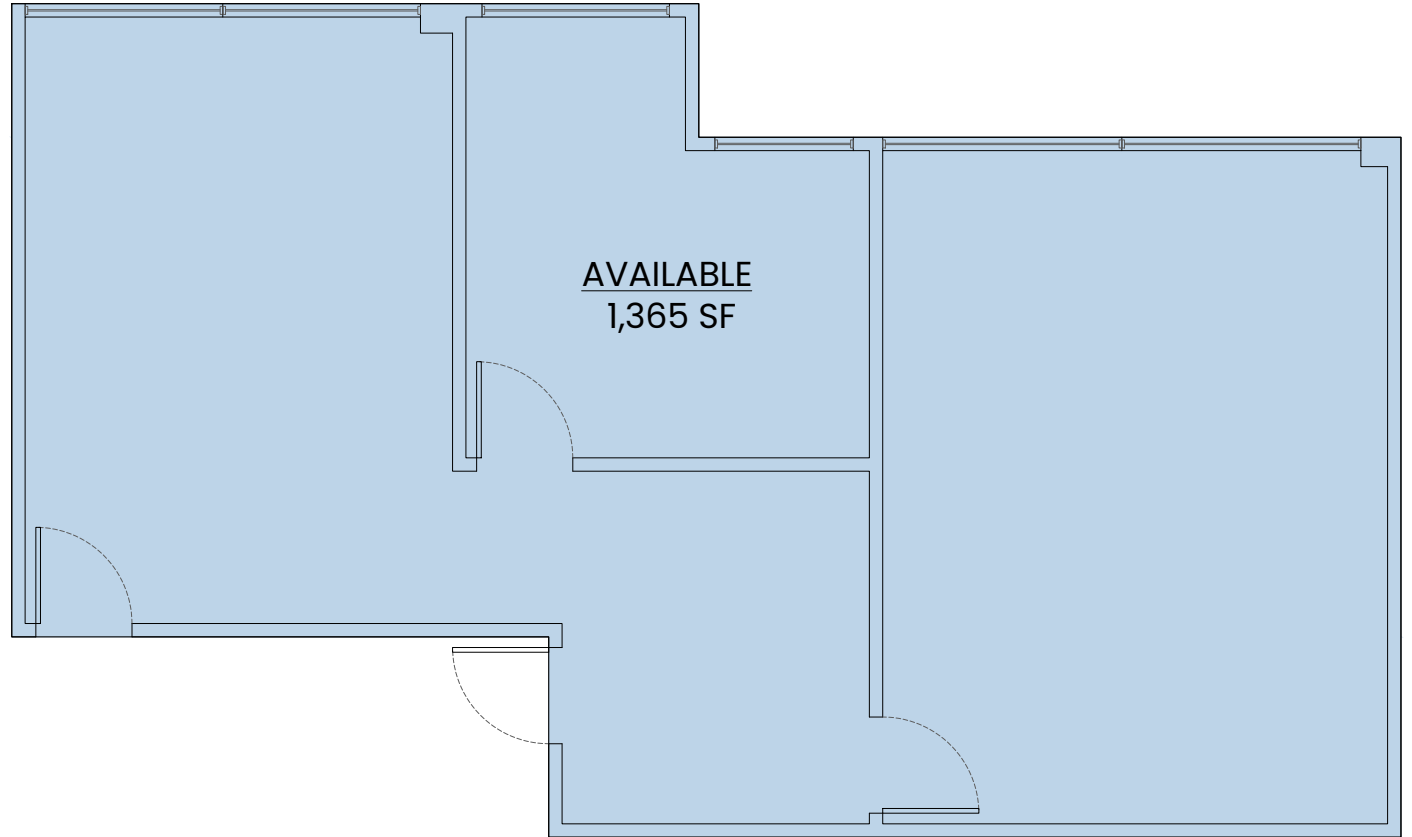

AVAILABLE  
SUITE 230B - 1,365 SF

7960 Donegan Dr #230B  
Manassas, VA 20109

KEY

- ▲ DOCK DOOR
- DRIVE-IN DOOR
- ▨ NEW WALLS
- DEMOLISHED WALLS