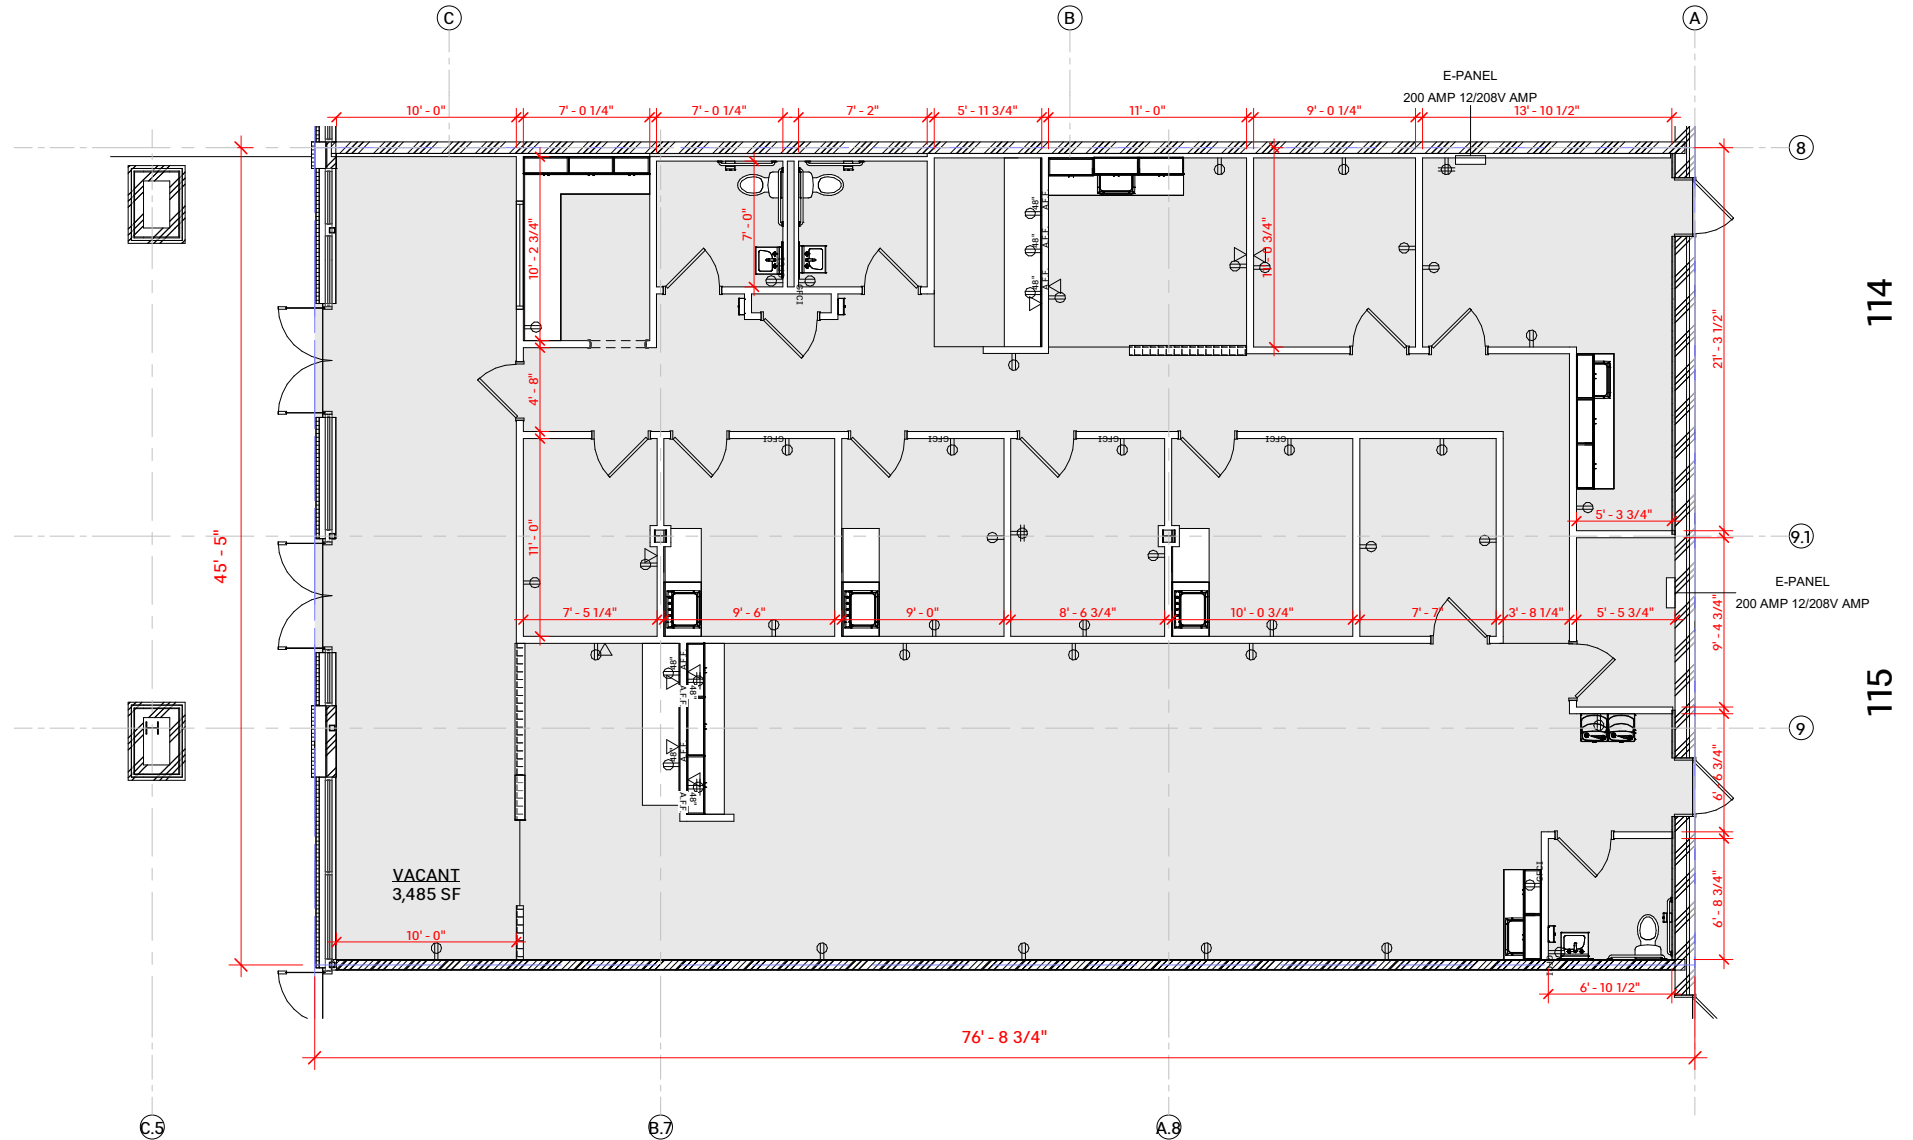

PULASKI RENTAL I

8665 PULASKI HIGHWAY, BALTIMORE, MD 21237

VACANT

SUITE 114-115

TOTAL SF AVAILABLE - 3,485 SF
OFFICE - 3,485 SF
WAREHOUSE - 0 SF

PULASKI RENTAL I

8665 PULASKI HIGHWAY , BALTIMORE, MD 21237

VACANT

SUITE 114-115

TOTAL SF AVAILABLE - 3,485 SF
OFFICE - 3,485 SF
WAREHOUSE - 0 SF