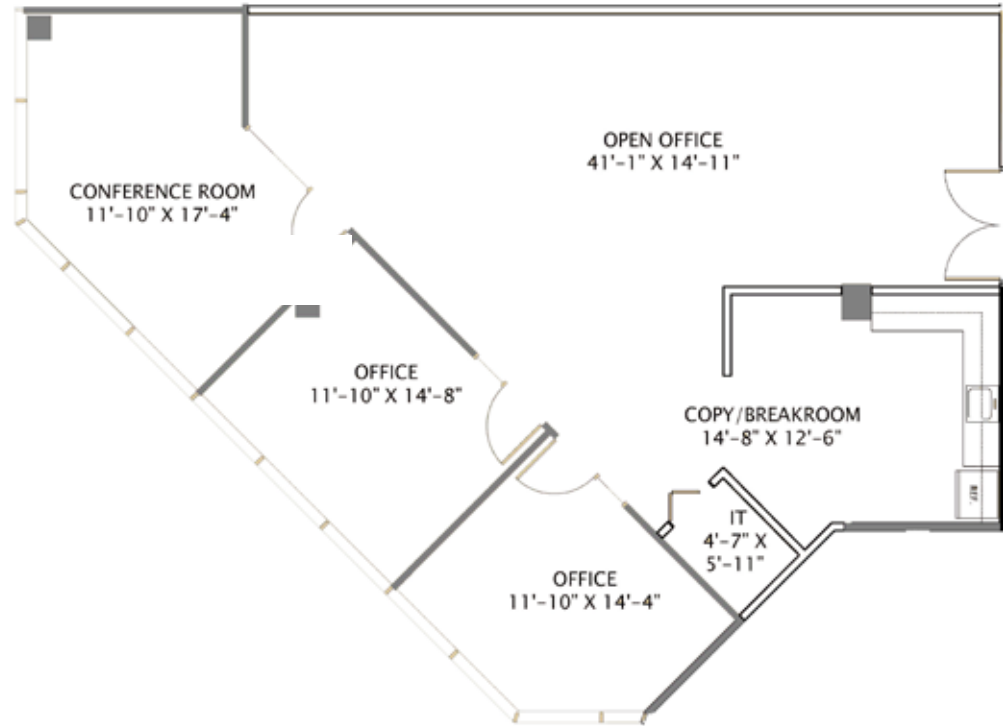

# PENINSULA PLAZA

2424 N Federal Hwy, Boca Raton, FL

**Suite 266**  
**2,005 r.s.f.**

For more information,  
please contact:

Brady Titcomb  
+1 954 653 3222  
brady.titcomb@am.jll.com

Floor Legend