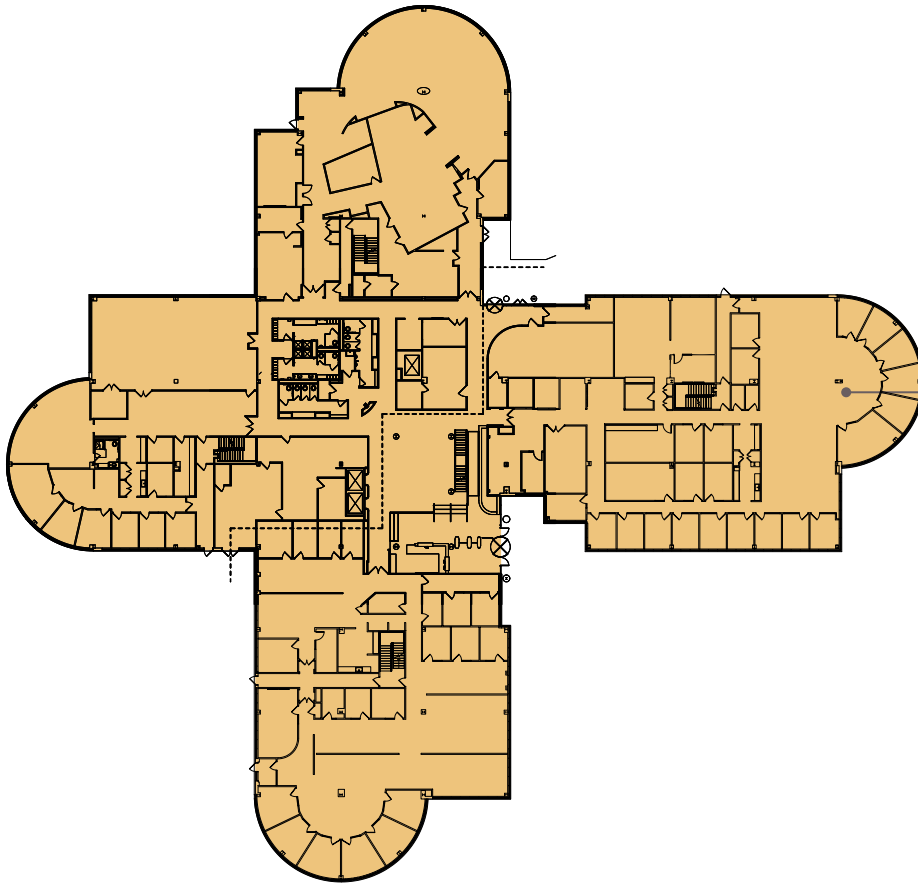

CHESTERBROOK

725

CHESTERBROOK BLVD

First Floor Availabilities

SUITE 100
40,800 RSF

CAMPUS KEY

JLL | Jones Lang LaSalle Brokerage, Inc.
550 Swedesford Road, Suite 260
Wayne, PA 19087

Doug Newbert
610.249.2273
doug.newbert@jll.com