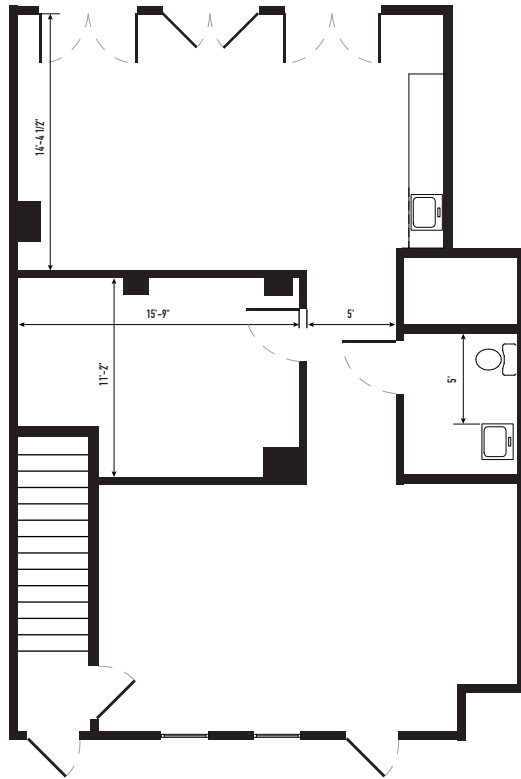

PIAZZA
LIBERTIES
WALK

RETAIL SPACE LW2-I, 1040-801

846 SQ FT AVAILABLE

FIRST FLOOR

BASEMENT FLOOR

W GEORGE ST