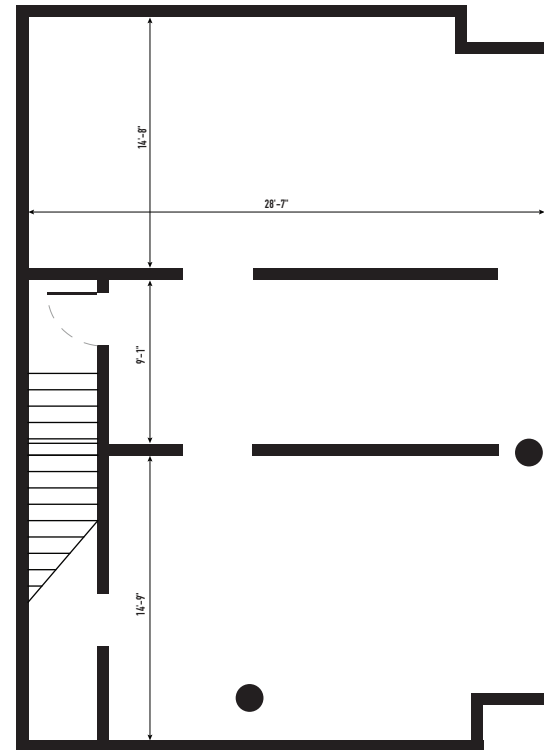

PIAZZA
LIBERTIES
WALK

RETAIL SPACE LW2-I, 1040-801

846 SQ FT AVAILABLE

FIRST FLOOR

BASEMENT FLOOR

W GEORGE ST