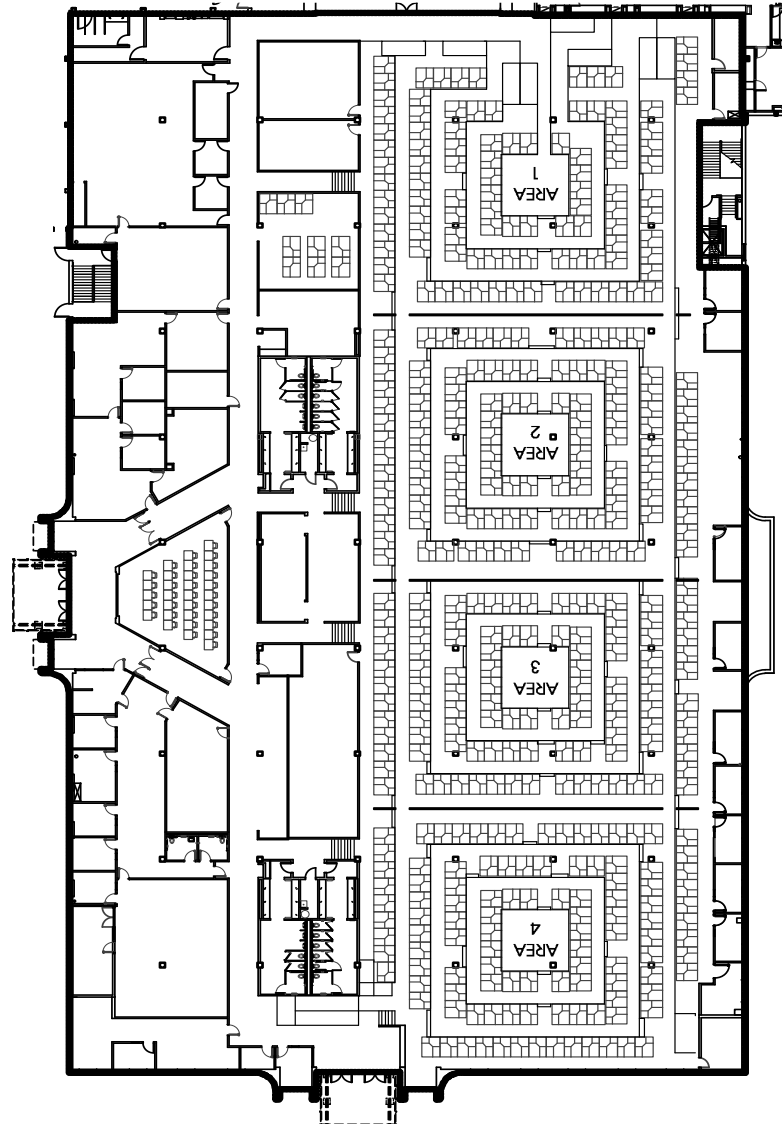

NETPARK

TAMPA BAY

SUITE 2200

69,930 RSF

Main Entrance

Level Two

ROXANNE KEMPH
Senior Vice President
T +1 813 286 7700
roxanne.kemph@cbre.com

KELLEY MATHESON
First Vice President
T +1 813 273 8489
kelley.matheson@cbre.com