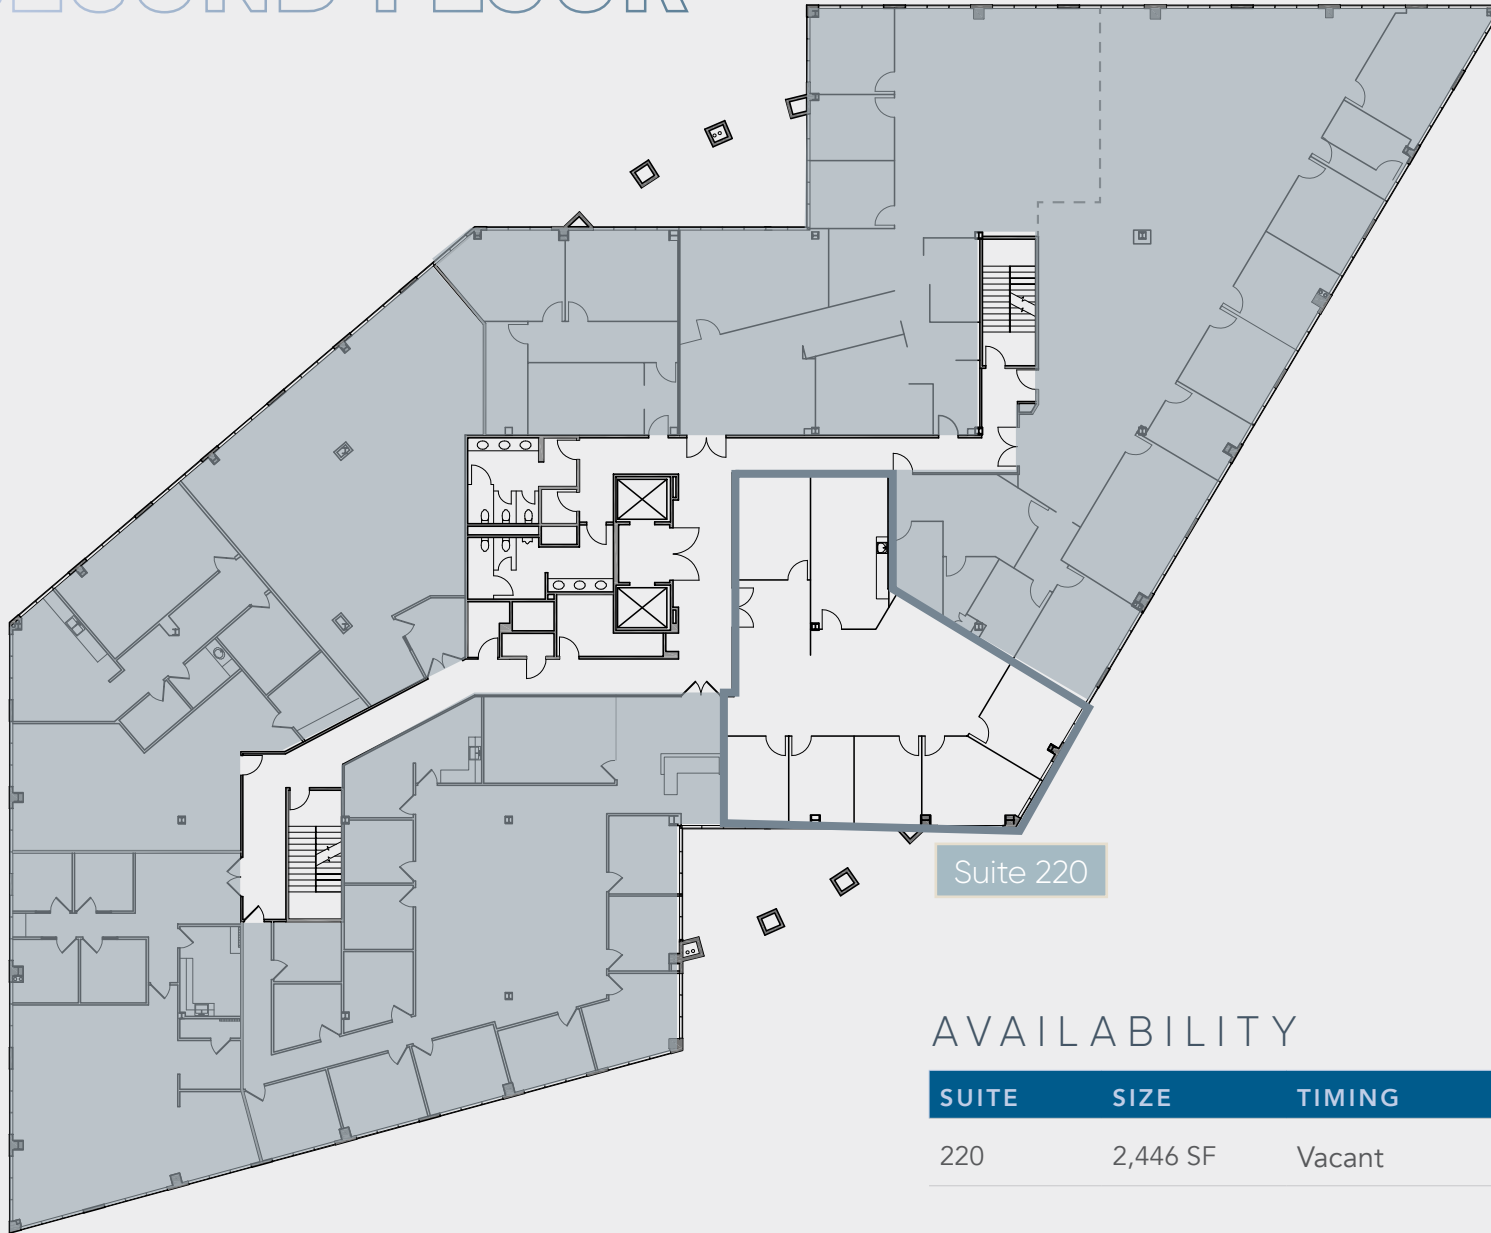

SECOND FLOOR

Suite 220

AVAILABILITY

SUITE	SIZE	TIMING	VIRTUAL TOUR
220	2,446 SF	Vacant	