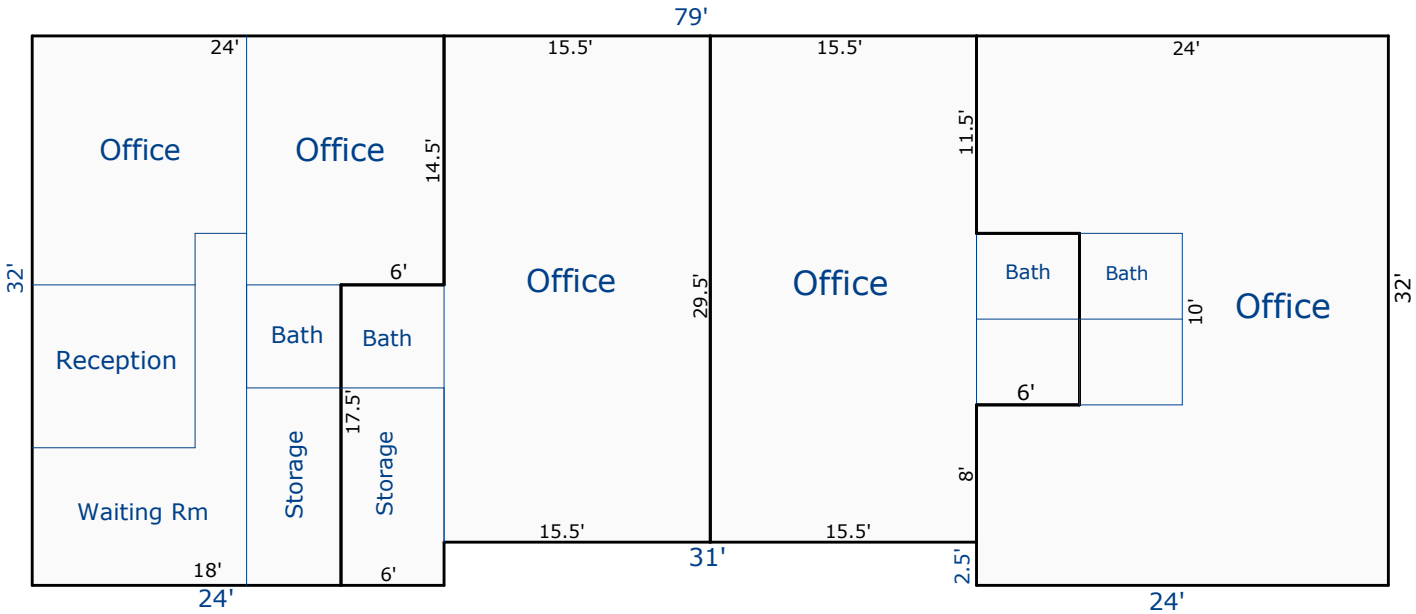

SKETCH/AREA TABLE ADDENDUM

1712 - 1718 JEFFERSON

2,450 Sq. Ft.

Patio garden area

1718

663 Sq. Ft.

1716

562 Sq. Ft.

1714

517 Sq. Ft.

1712

708 Sq. Ft.