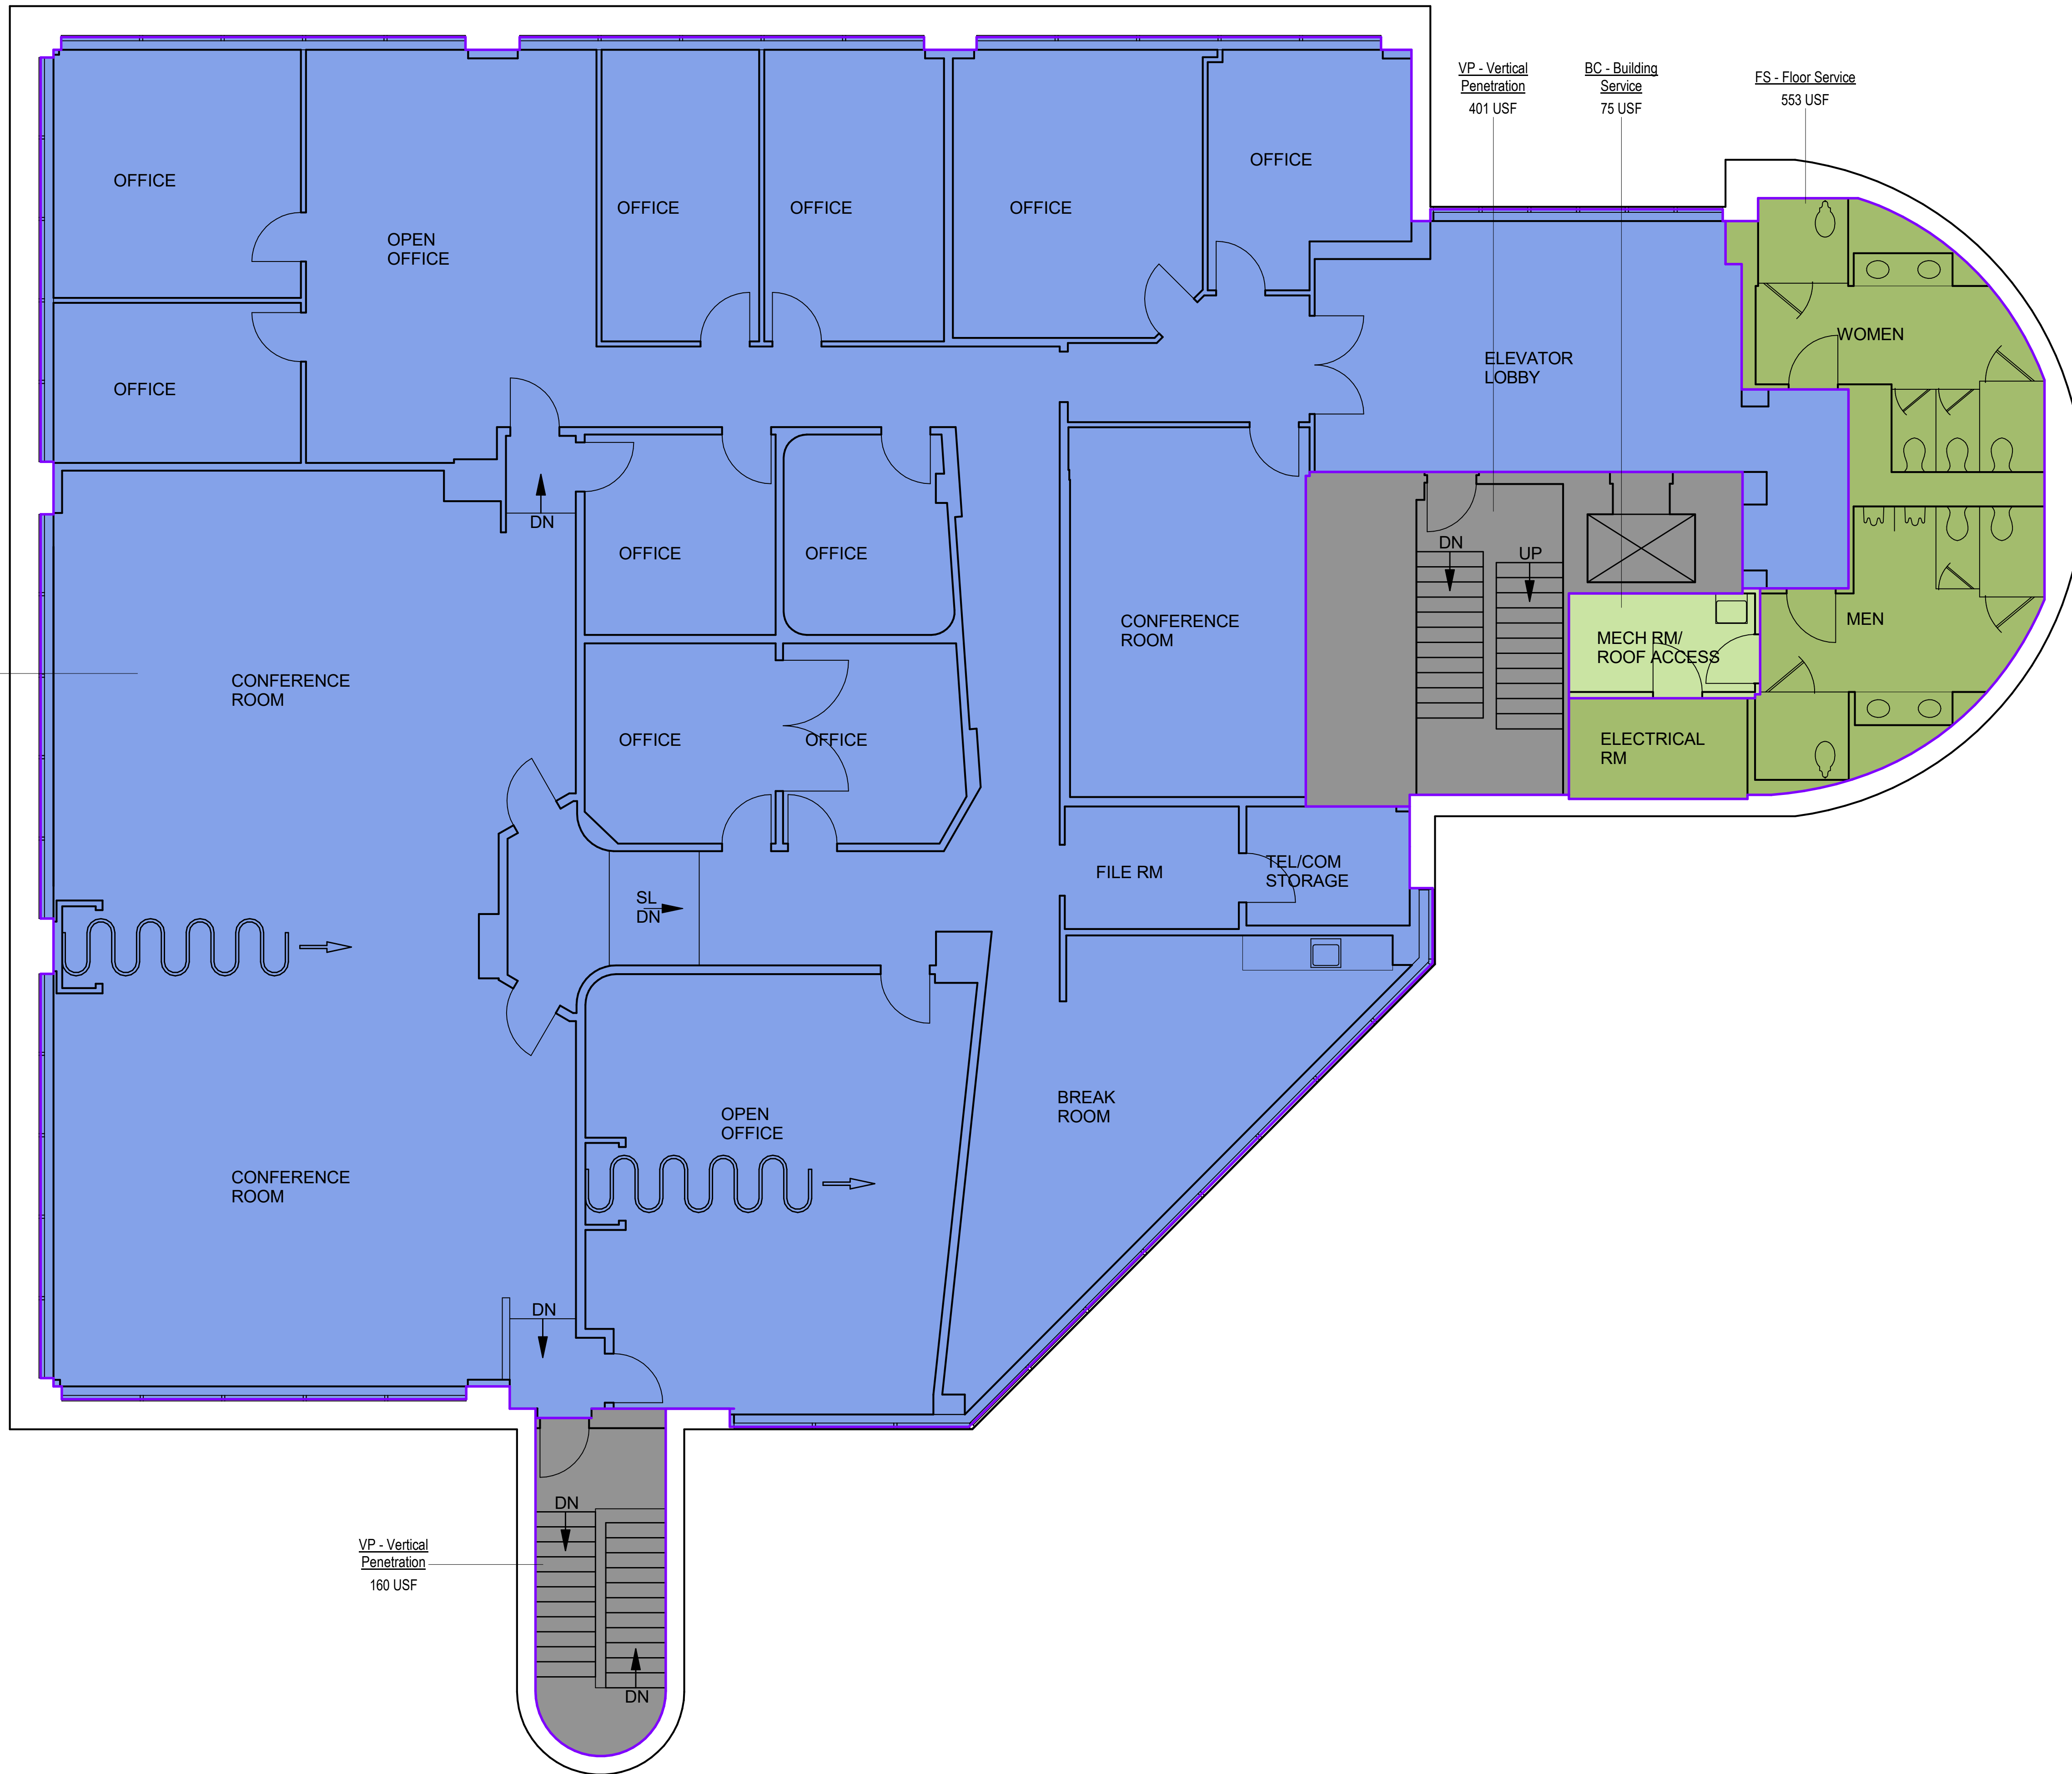

OA - Office Area
6,946 USF

BOMA 2017

- BC - Building Service
- FS - Floor Service
- OA - Office Area
- VP - Vertical Penetration