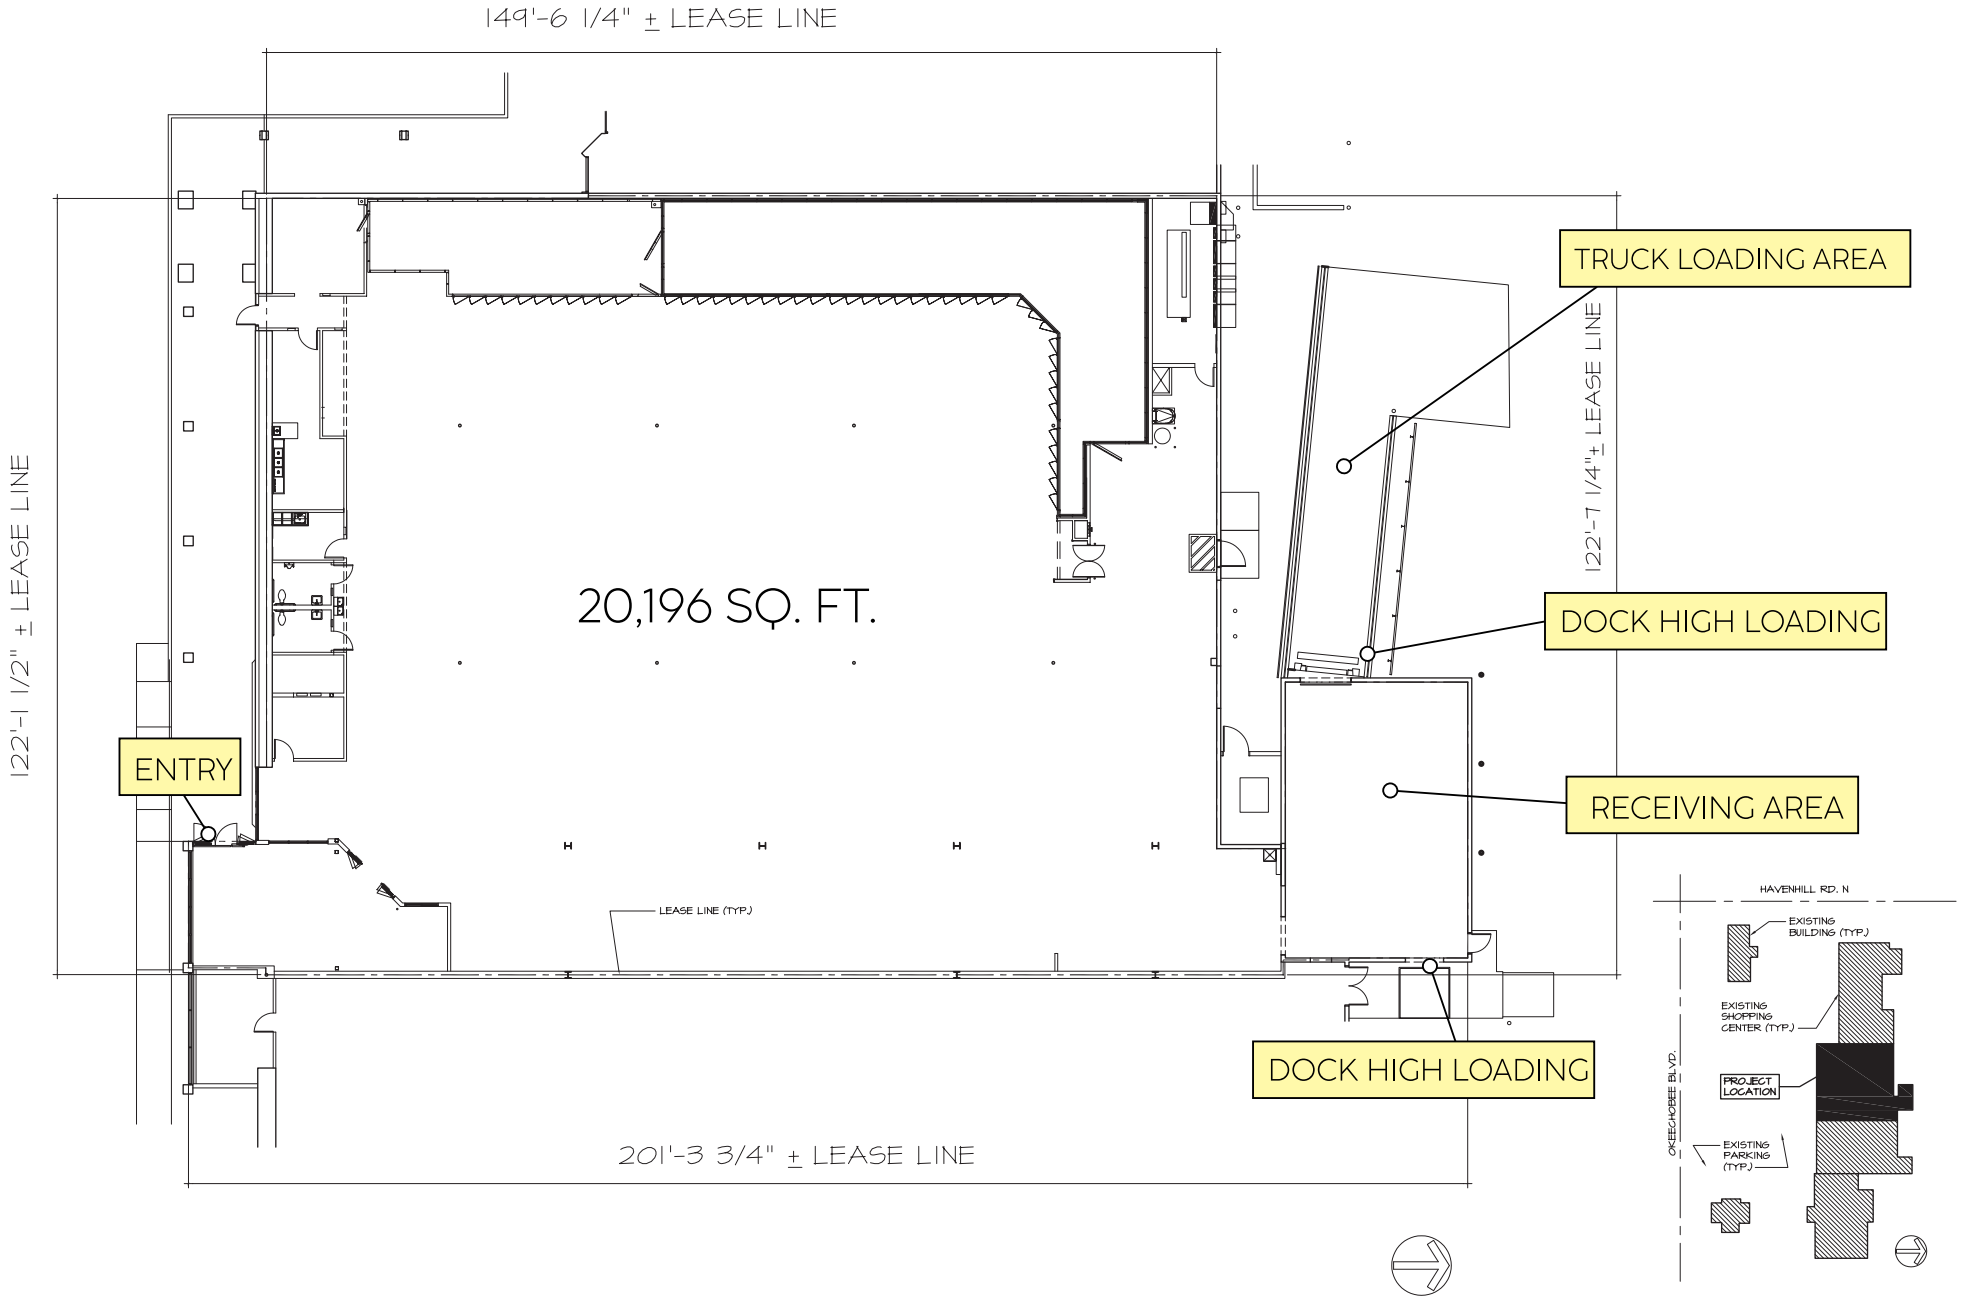

2 KEY PLAN
SCALE: N.T.S.

1 LEASE OUTLINE PLAN
SCALE: 3/32" = 1'-0"