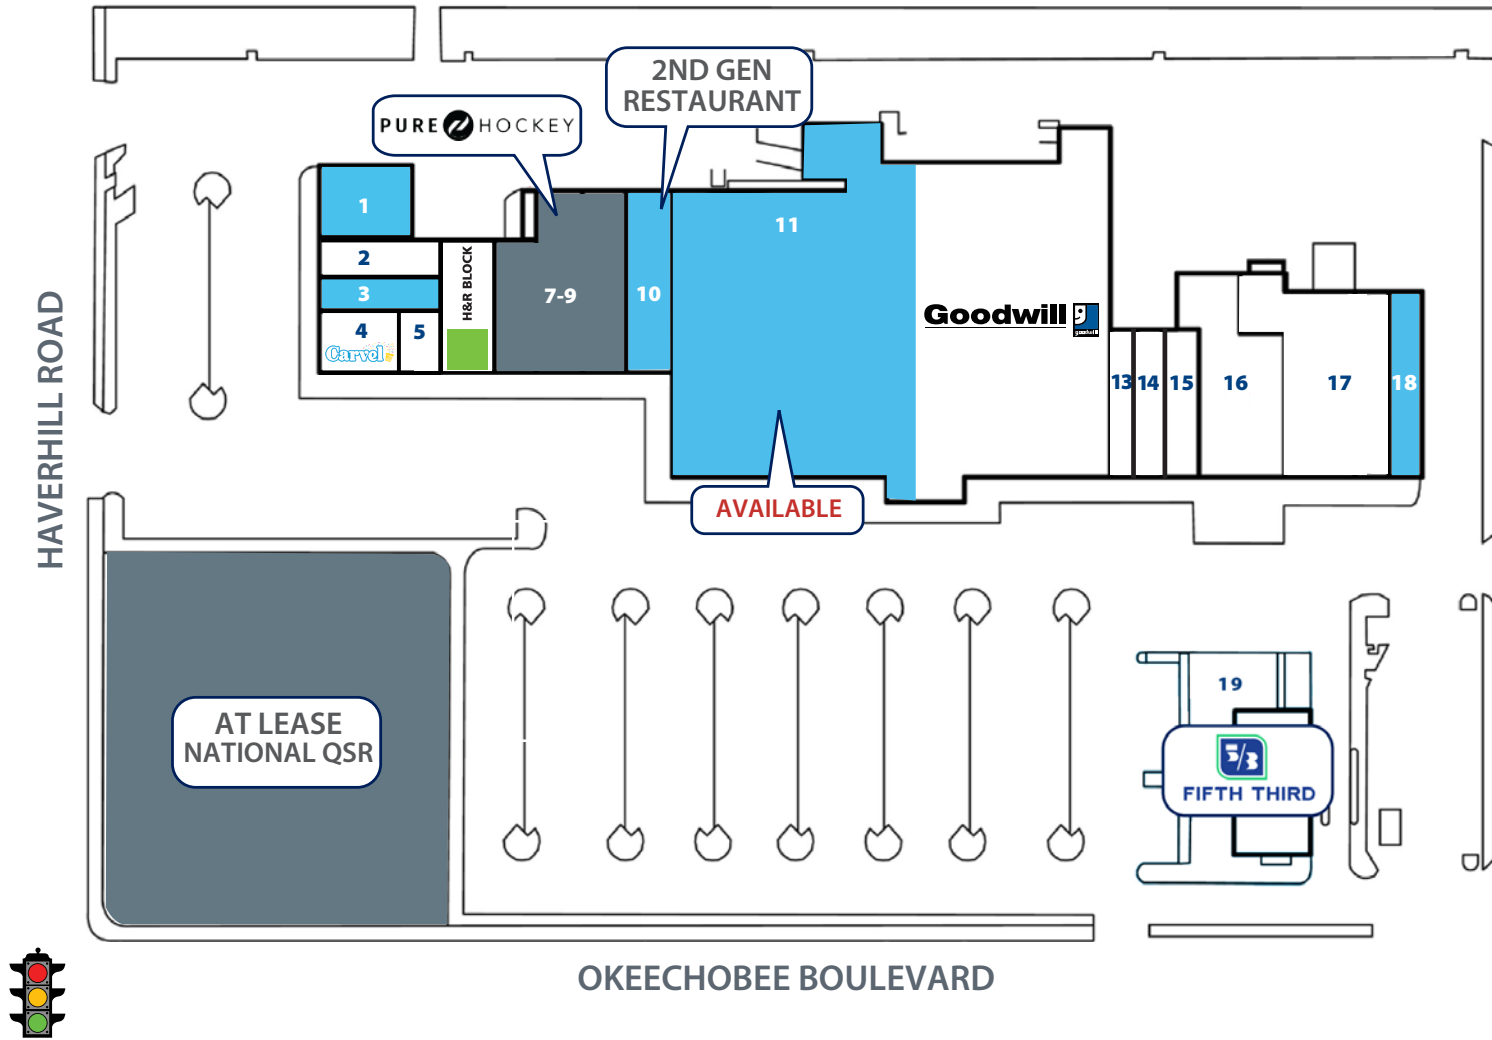

HIGHLIGHTS

- Gulfstream Plaza is located on the northeast corner of Okeechobee Boulevard and Haverhill Road in West Palm Beach, Florida.
- Property has 780 feet of frontage on the very busy retail corridor of Okeechobee Boulevard.
- Newly renovated, Gulfstream Plaza offers attractive facade and landscaping and ample parking.
- Impressive combined traffic count of 95,500 vehicles per day on Okeechobee Blvd and Haverhill Rd.

Average HH Income
\$79,507

Unit	Tenant	SF
1	Available	1,945
2	Perfect Hair	900
3	Available	900
4-5	Carvel	1,000
6	H&R Block	3,640
7-9	Pure Hockey	6,825

Unit	Tenant	SF
10	2nd Gen Restaurant	2,500
11	Available	20,196
12	Goodwill Industries	23,750
13	The Mobile Hub	1,200
14	Nail Art Studio	1,200
15	Kosher Chobee	1,600

Unit	Tenant	SF
16	1/2 Price Mattress Factory	5,100
17	Pho Saigon	6,102
18	Available	1,932
19	Fifth Third Bank	3,200

1 LEASE OUTLINE PLAN
SCALE: 3/32" = 1'-0"

2 KEY PLAN
SCALE: N.T.S.

REFLECTION BAY
707 Multifamily
Townhomes Approved