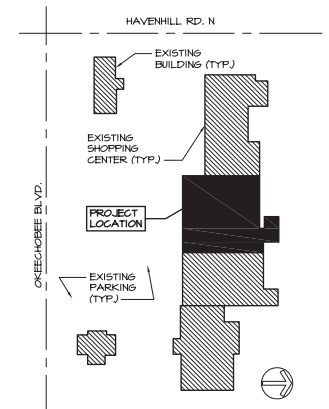

Unit	Tenant	SF
16	1/2 Price Mattress Factory	5,100
17	Pho Saigon	6,102
18	Available	1,932
19	Fifth Third Bank	3,200

1 LEASE OUTLINE PLAN
SCALE: 3/32" = 1'-0"

2 KEY PLAN
SCALE: N.T.S.

REFLECTION BAY
707 Multifamily
Townhomes Approved