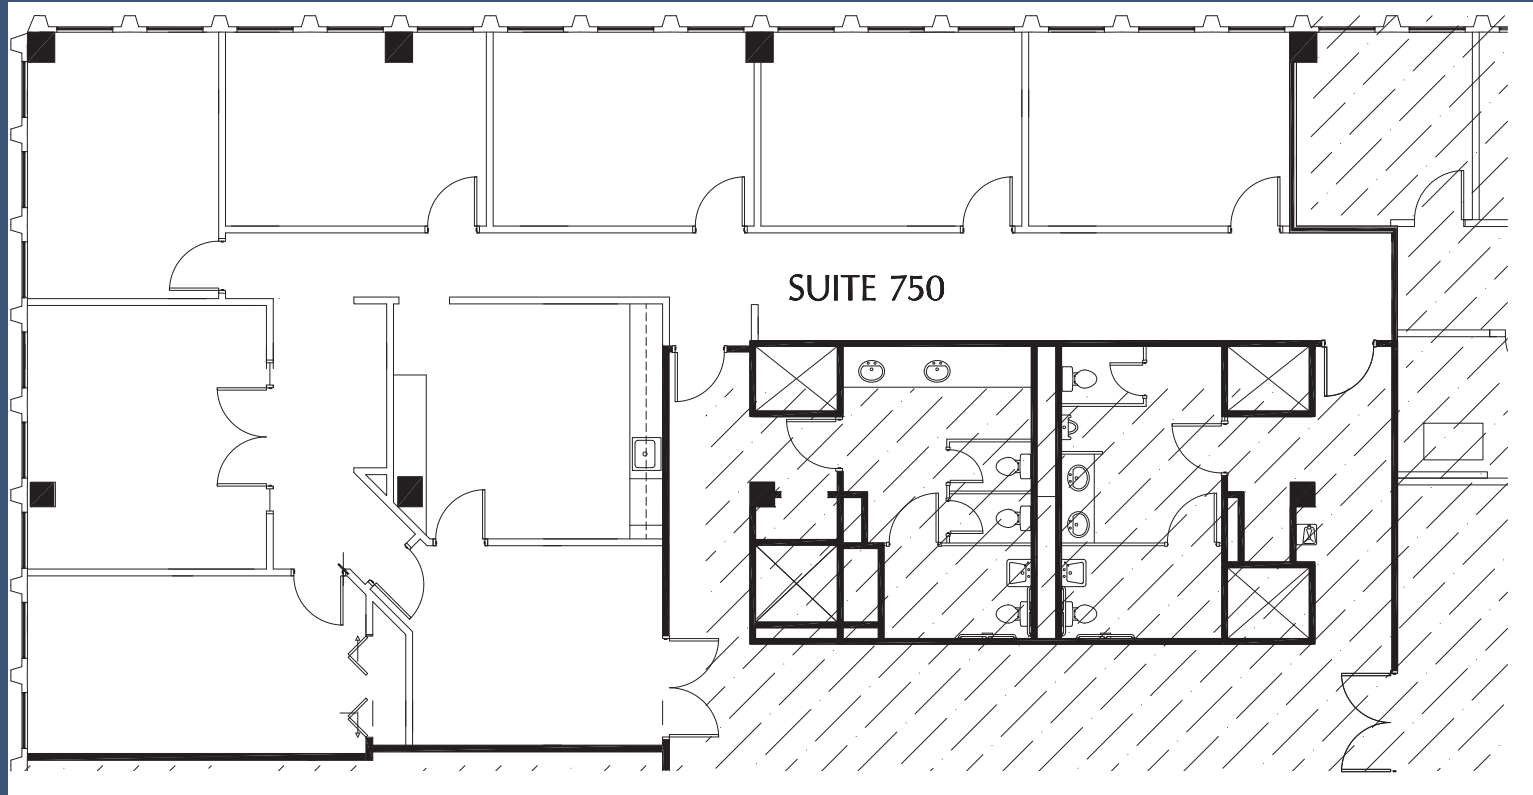

# 150

E PALMETTO PARK ROAD

NEW OWNERSHIP | NEW MANAGEMENT | NEW LEASING

**Suite 750**  
3,763 SF

**FOR MORE INFORMATION, PLEASE CONTACT:**

**John Criddle**  
Executive Vice President  
M +1 561 283 5176  
john.criddle@cbre.com