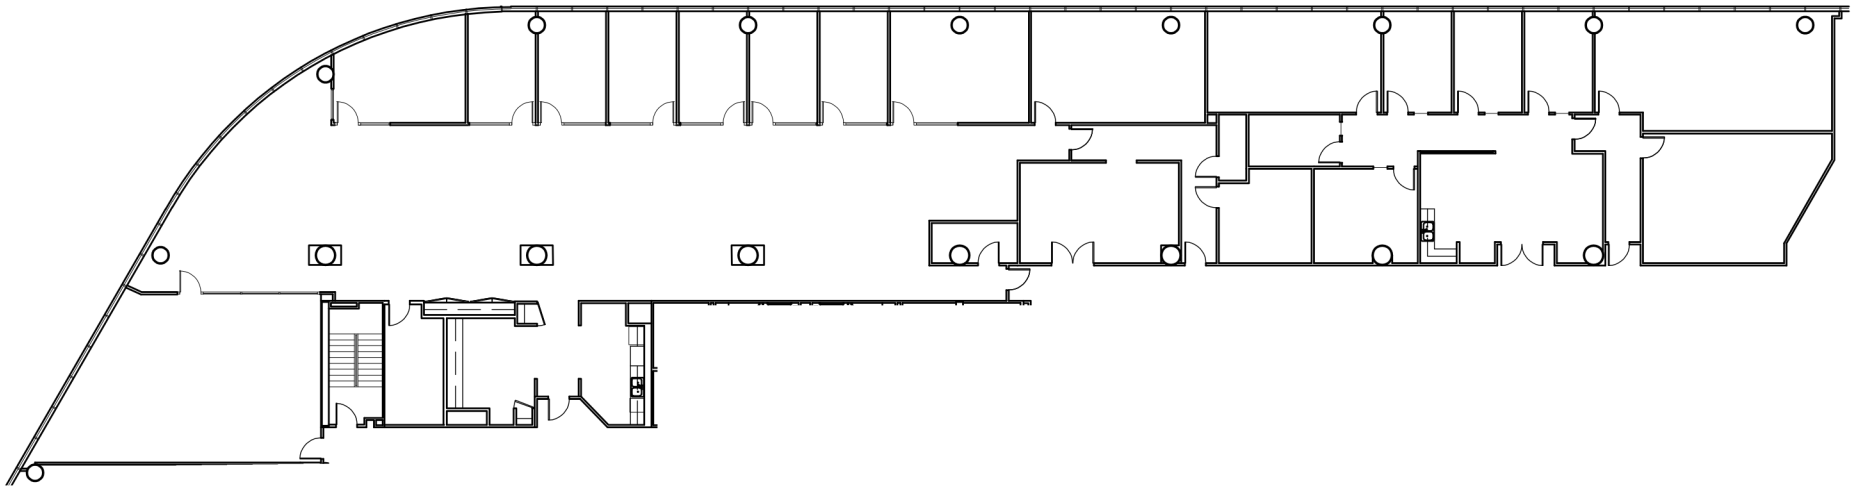

The Pointe

3,271- 11,658 sf

Suite 800-820

For more information or to set up a tour, please contact:

Deana Beer
+1 (813) 817 0605
deana.beer@jll.com

Jim Moler
+1 813 380 5390
jim.moler@jll.com