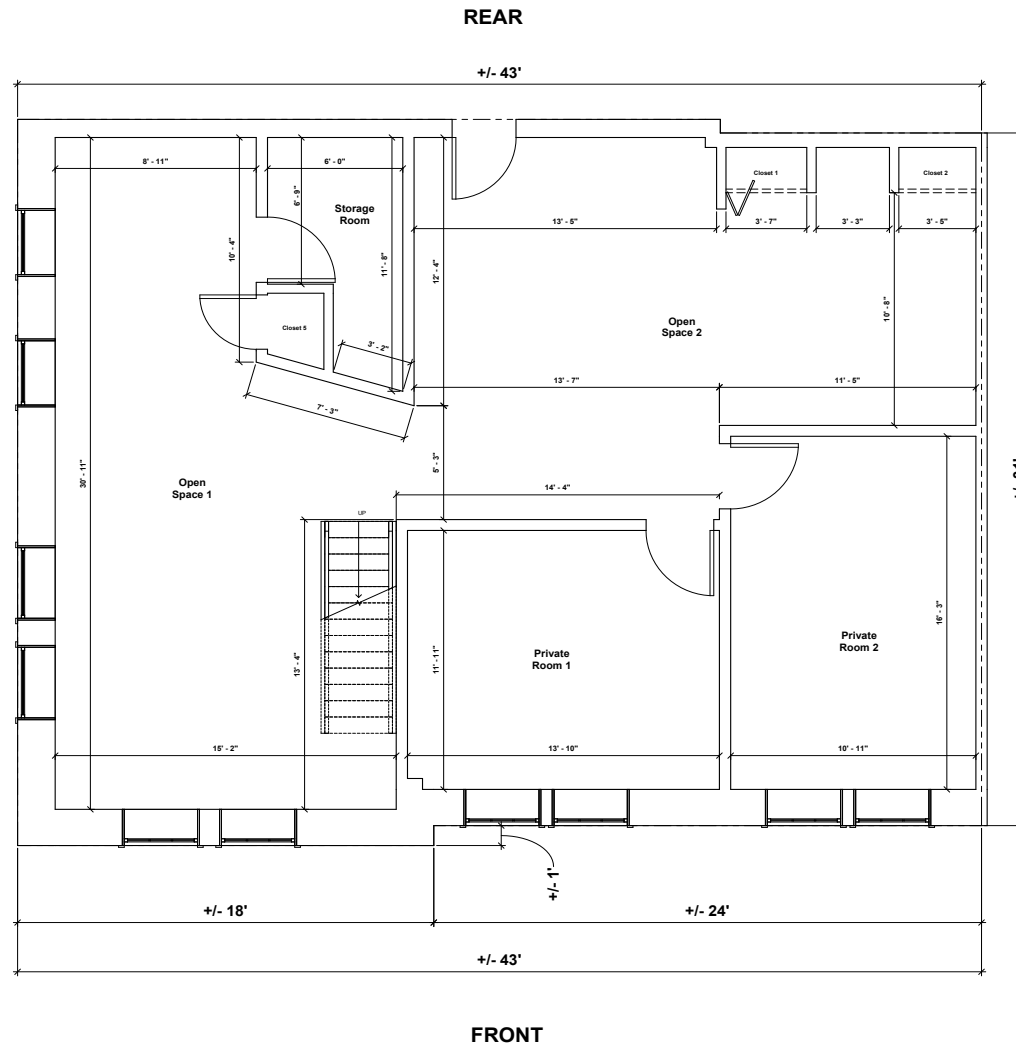

4th Floor - Suite 404

1304 S De Soto Avenue,
Tampa, FL 33606

1,400 RSF

Contact:

Kristin Kenney
Vice President
813 273 8483
kristin.kenney@cbre.com