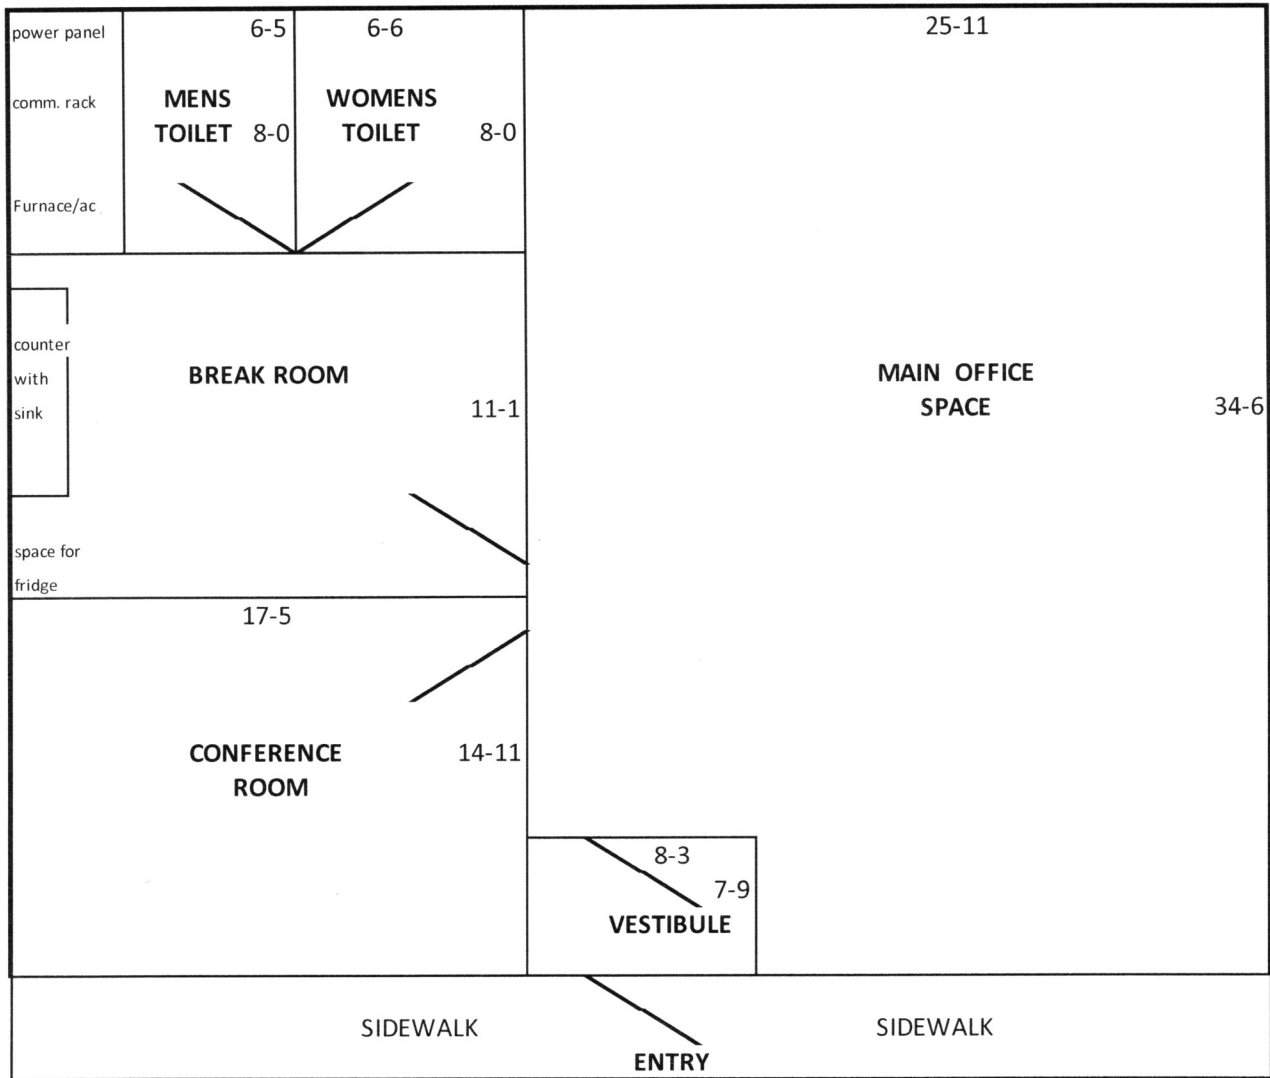

5644 Tec Drive Professional Office Space Floor Plan - room sizes for floor layout

Overall size: 45' x 36'. 1,620 square feet

PARKING

PARKING

PARKING