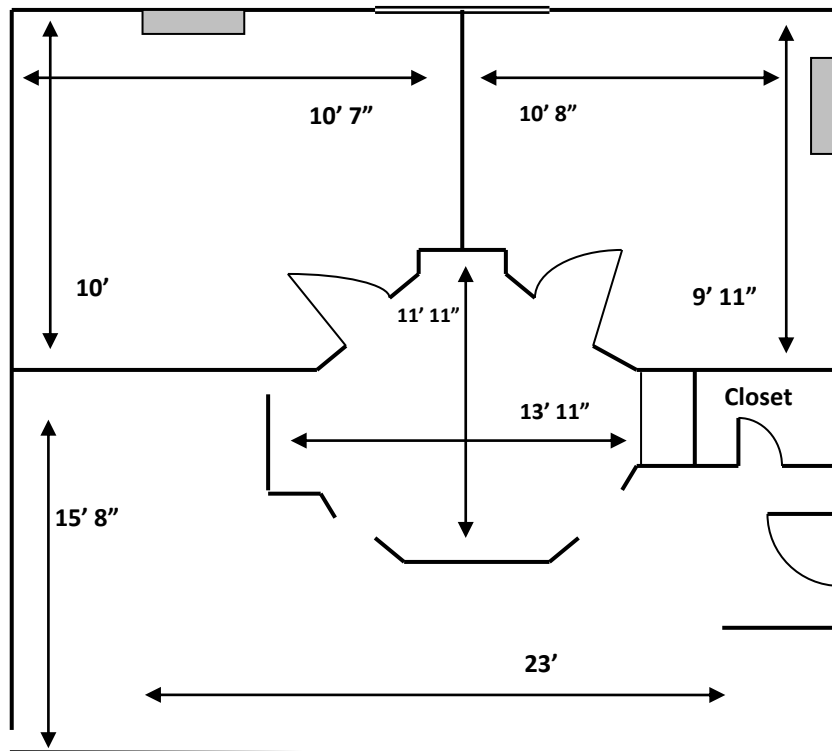

600 Sylvan Avenue
1st. Floor-Suite #106
Englewood Cliffs, NJ

800 Total rentable sq. ft.
---Not-to-Scale---

 = Heaters