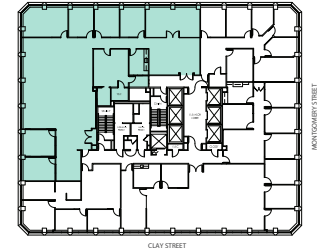

Suite 650

5,594 RSF

- 6 team rooms
- 1 conference room
- Large open area
- Kitchen
- Double door identity off elevator
- Available now

601

Kelly Glass
415.322.5062
kelly.glass@avisonyoung.com
RE Lic #01335179