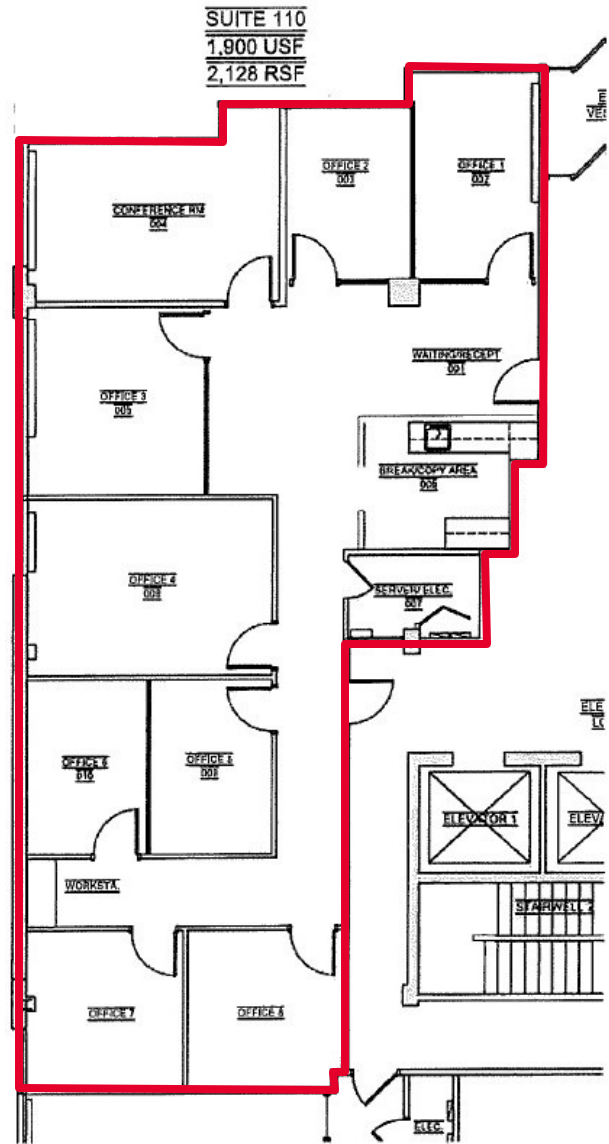

FOR LEASE
215 Washington Ave
Suite 110
2,128 RSF

For more information, contact:
Cushman & Wakefield

One East Pratt Street, Suite 700
Baltimore, MD 21202

T: +1 410 752 4285

cushmanwakefield.com