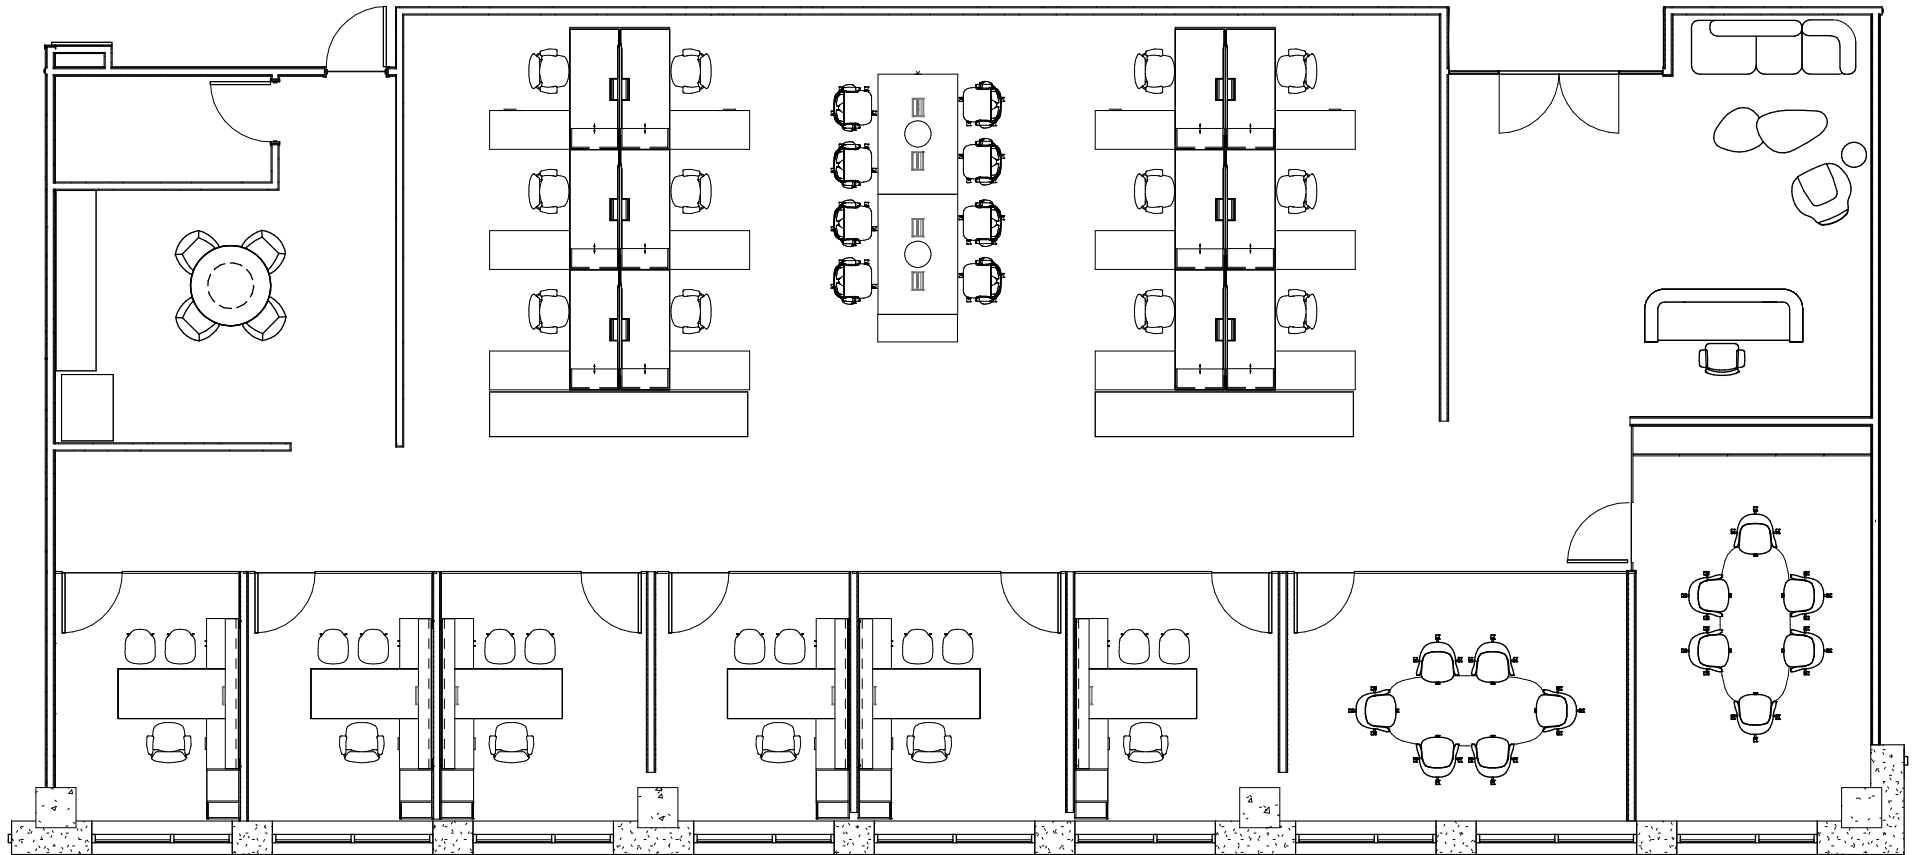

14th FLOOR

SUITE 1460

4,807 RSF

BLANCA COMMERCIAL REAL ESTATE, INC.
LICENSED REAL ESTATE BROKER | BLANCACRE.COM

CHRISTINA STINE JOLLEY
954.395.2112
christina.jolley@blancacre.com

ANDREW ACKERMAN
954.980.5116
andrew.ackerman@blancacre.com