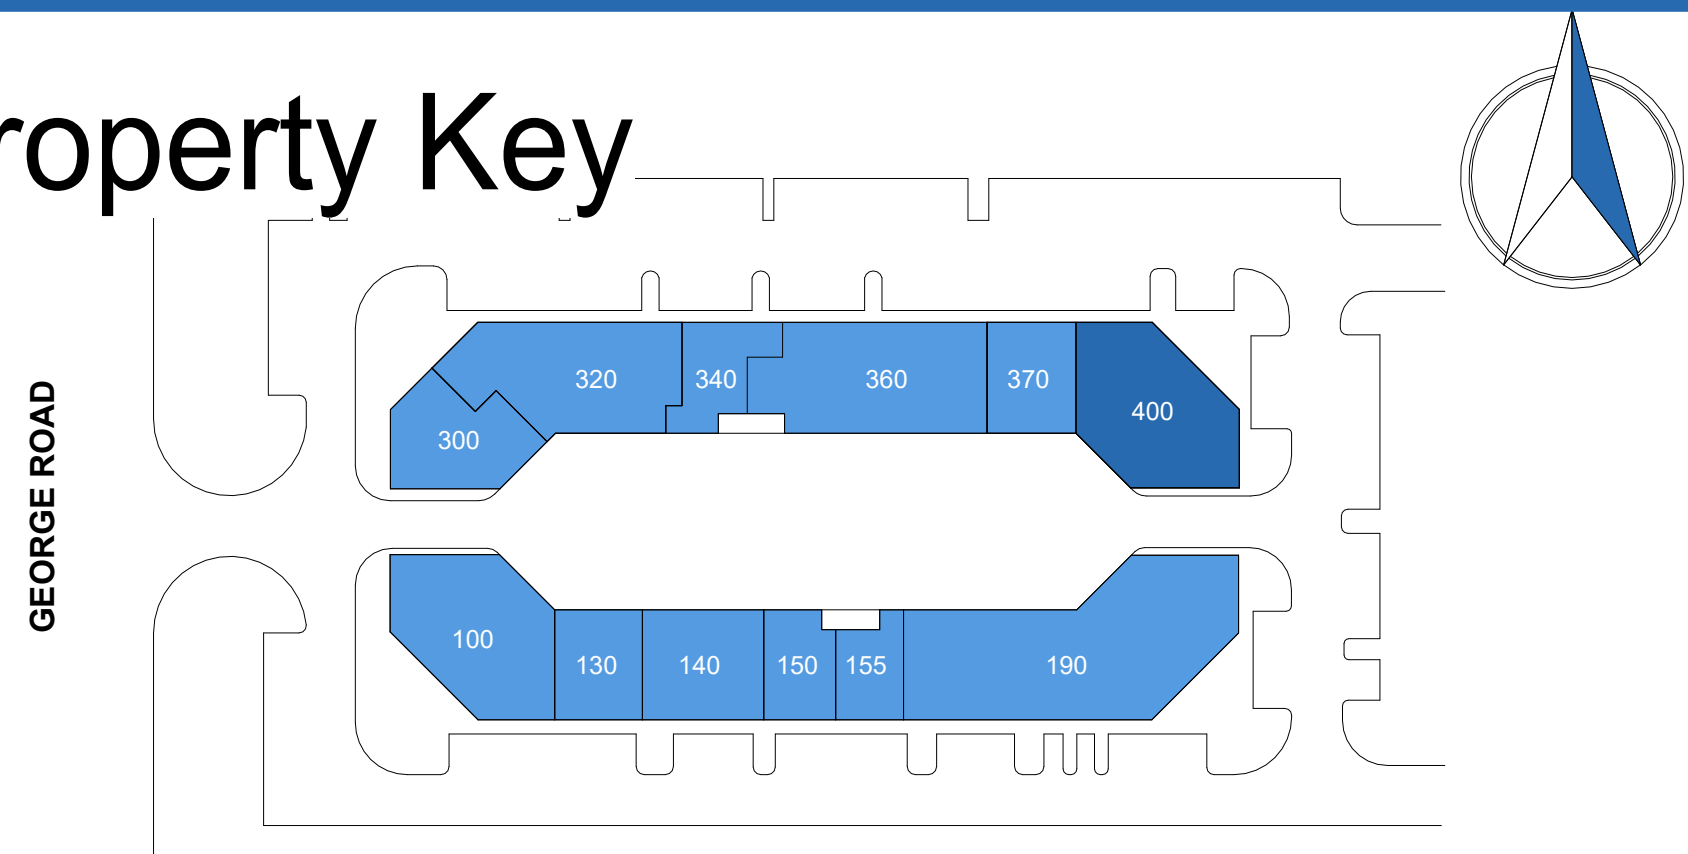

Property Key

Presidents As Built Marketing Package

4801 - 4803, George Rd, Tampa, FL 33634, US

Building: 4803
 Suite: 400
 Sheet **E1**

Scale: Not to Scale
 Sheet Size: 42" x 30"
 Not For Construction

Usable Square Foot Analysis

Office Area	4,663	100 %
Warehouse Area	0	0%
Total Area	4,663	

Building Information

Deck Height:	16' - 1"
Clear Height:	8' - 10"
Ceiling Height:	8' - 10"
Sprinklered:	<input checked="" type="checkbox"/> Yes <input type="checkbox"/> No
Mechanical Area:	0 SQFT

As Built Floor Plan for Marketing