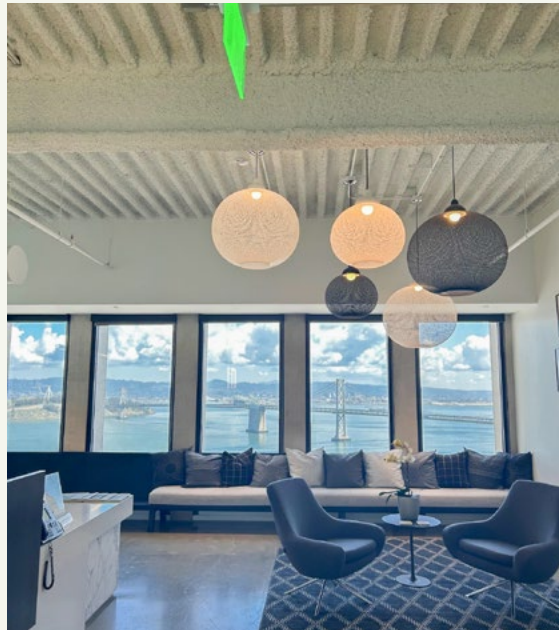

# SUITE 3000

AVAILABLE  
12,380 RSF

-  Bay Bridge Views
-  Creative Ceilings
-  Fully Furnished
- 1** Boardroom
- 1** Conference Room
- 18** Meeting Rooms
- 2** Huddle Rooms
-  Kitchenette