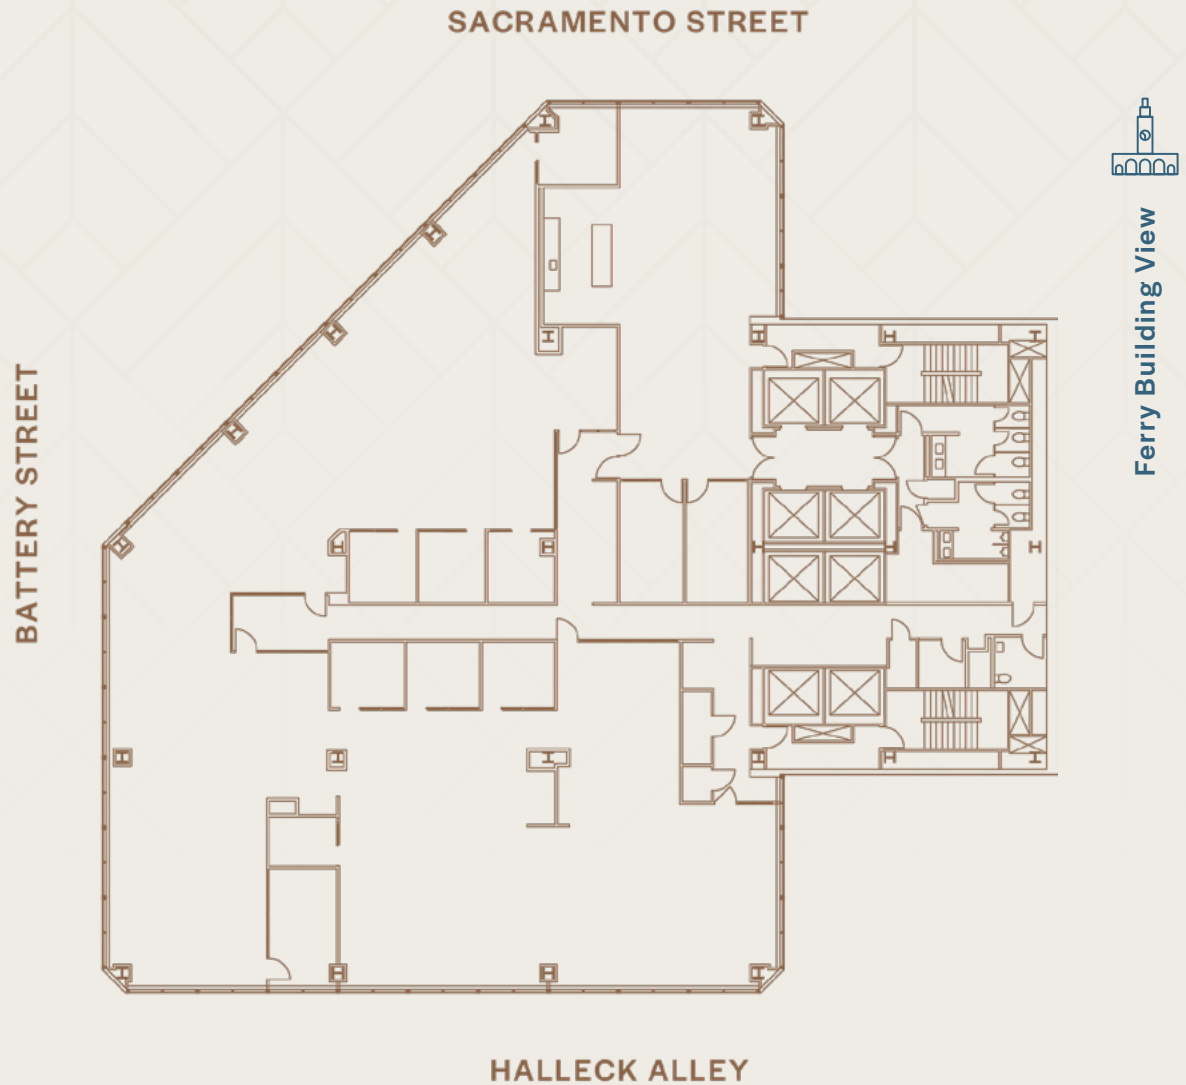

# SUITE 500

**13,452 RSF  
FULL FLOOR  
AVAILABLE NOW**

Highly Creative with exposed ceilings, polished concrete, and hardwood floors throughout.

Can be combined with the entire 4th and 6th floors for 40,356 RSF of creative contiguous space.

\*Photos of representative space