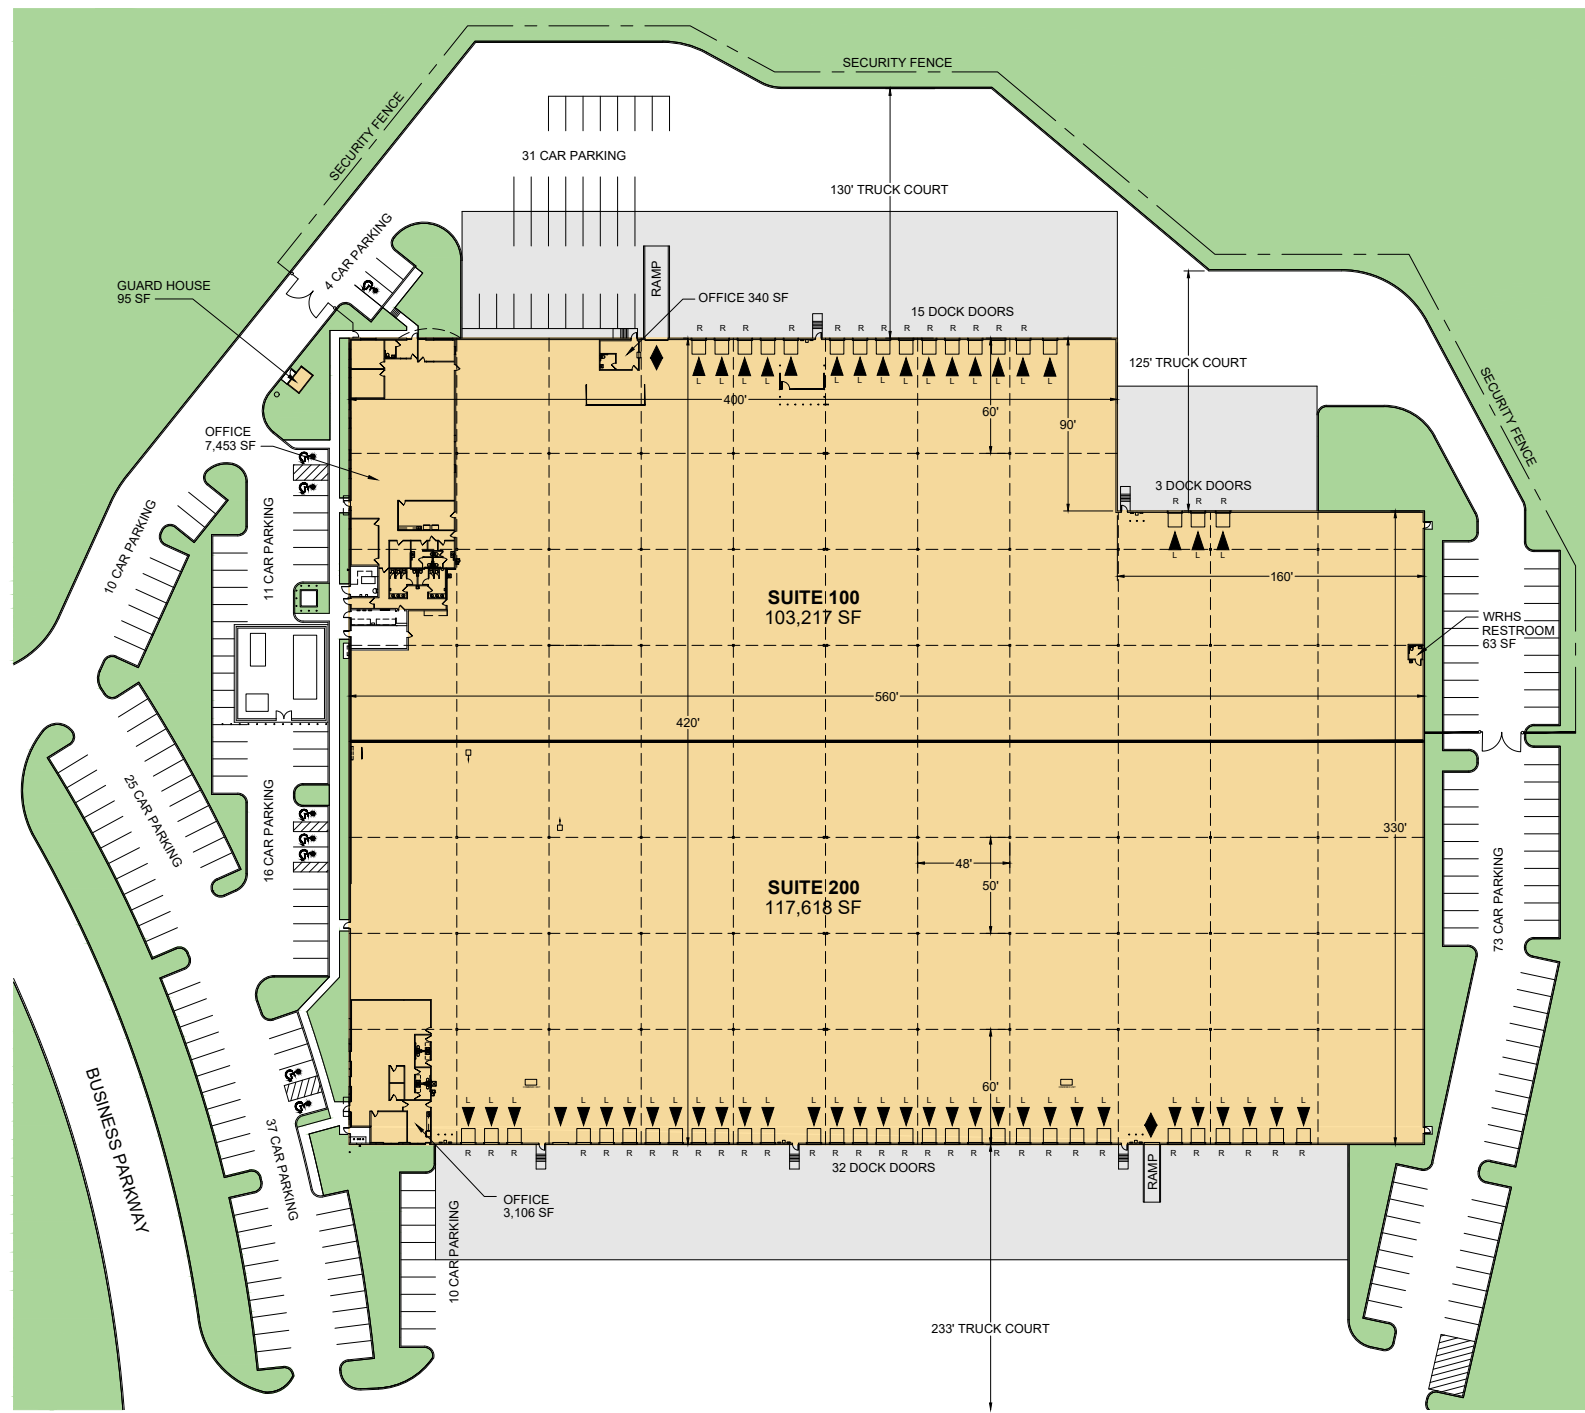

MEADOWRIDGE 4

6680 Business Parkway
Elkridge, MD 21075

LEGEND:

- ▲ Dock Position
- ▲ Dock Door with Leveler
- R Trailer Restraint
- ◆ Drive-In Door
- Land
- Leased Area