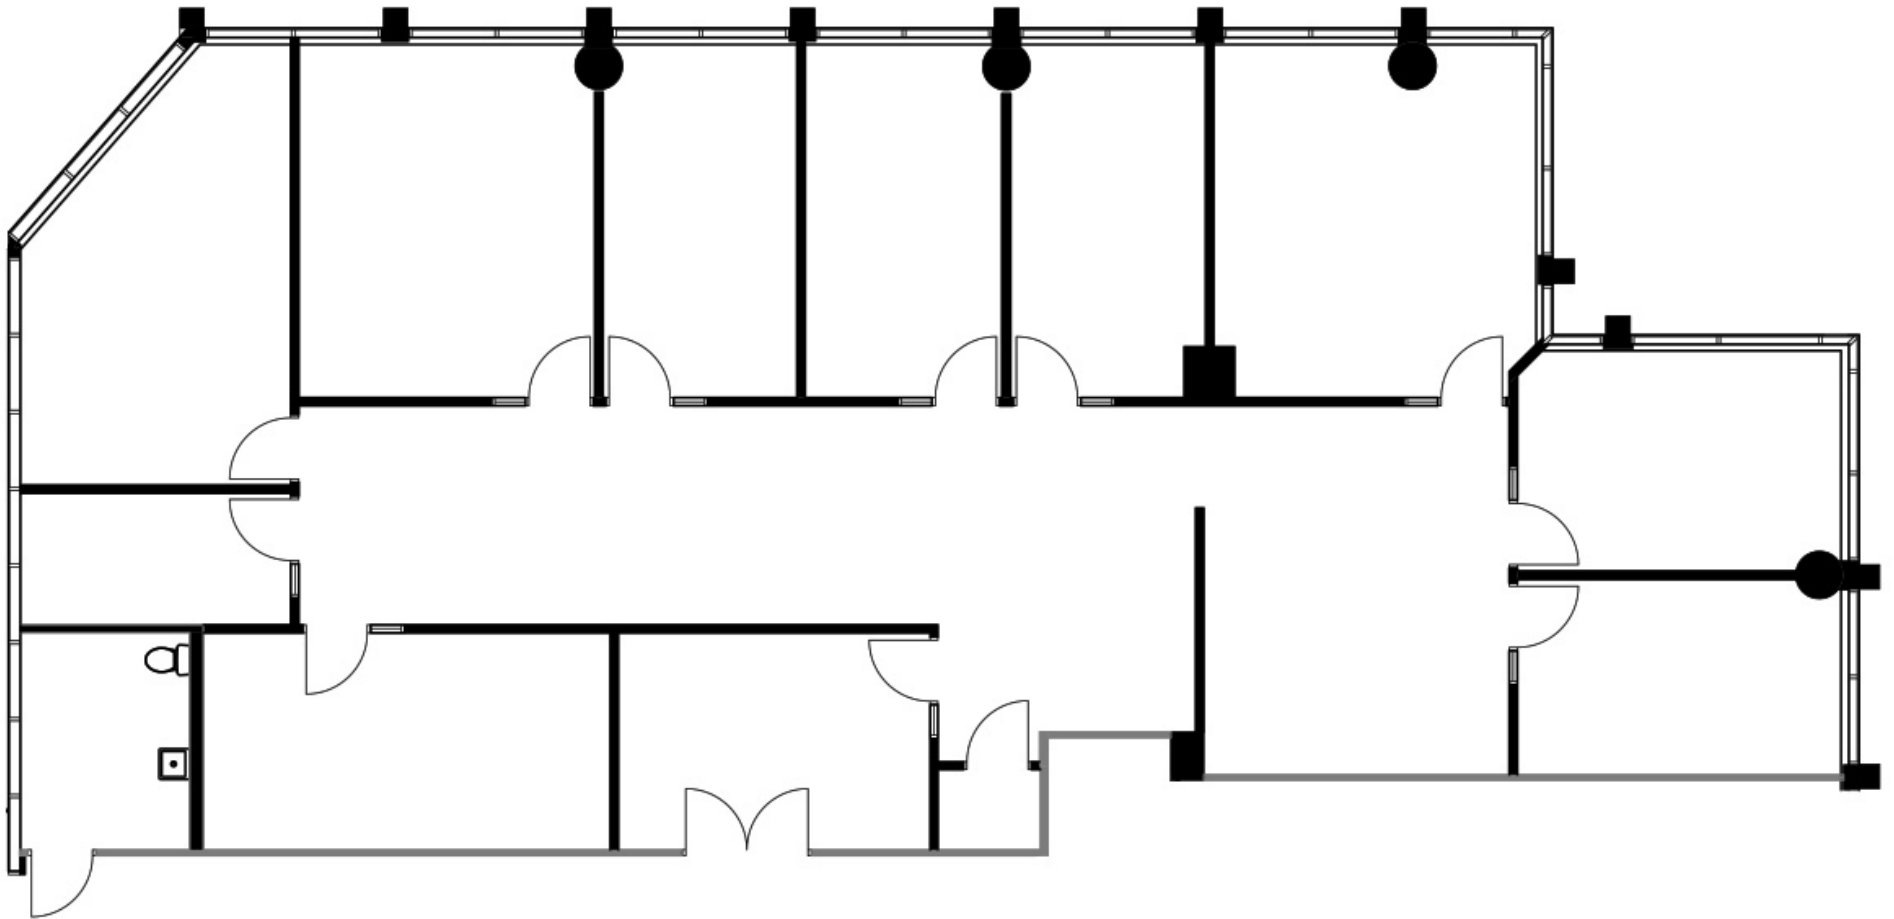

SUITE 210

3,848 SF

FOR MORE
INFORMATION,
PLEASE CONTACT

KATHERINE RIDGWAY
Director
+1 954 377 0468
katherine.ridgway@cushwake.com

CUSHMAN & WAKEFIELD
515 E. Las Olas Blvd., Ste. 900
Ft. Lauderdale, FL 33301
cushmanwakefield.com