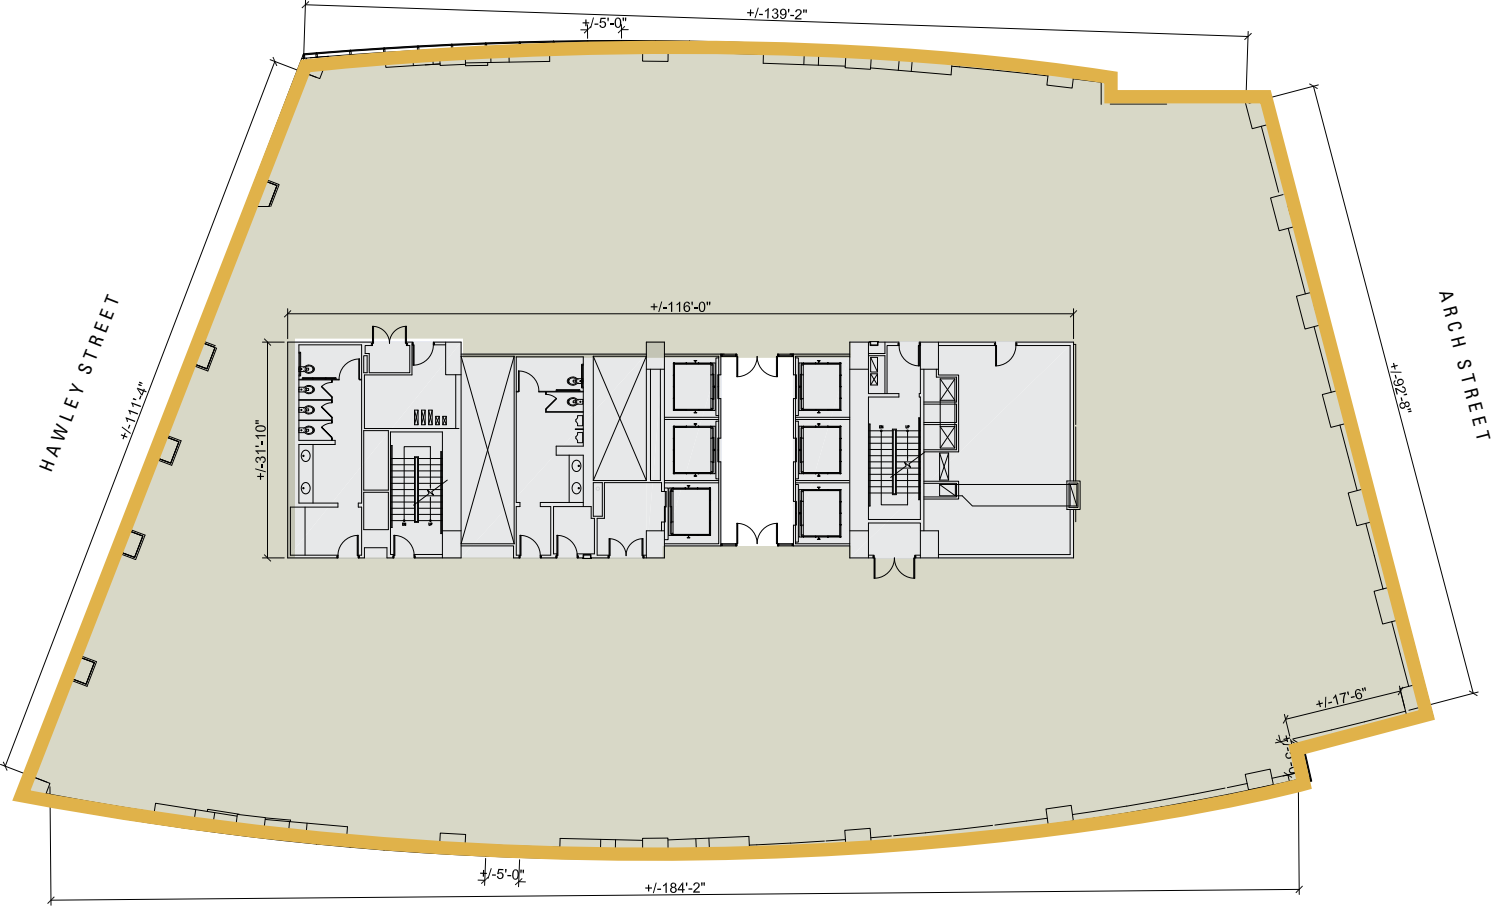

CORE & SHELL

FLOOR 9 | 20,344 SF | AVAILABLE NOW

33 ARCH STREET

nuveen
REAL ESTATE **CBRE**