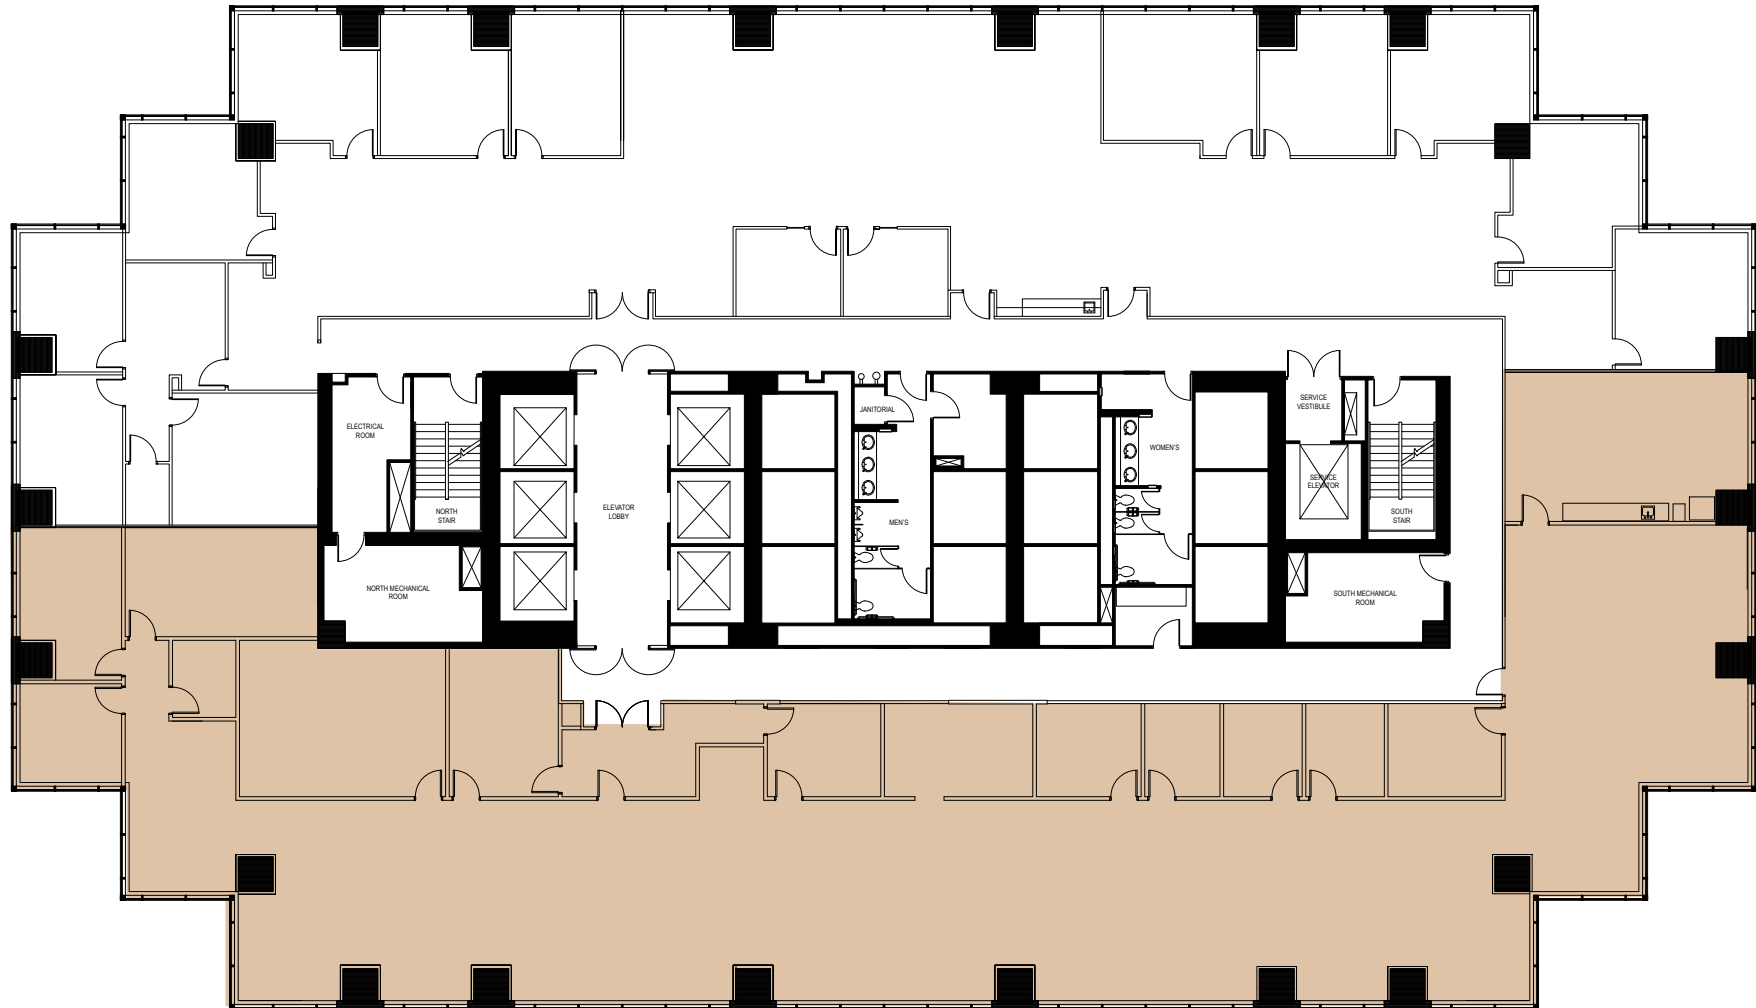

Suite 800

10,718 RSF

BANK OF AMERICA
PLAZA

Philip J. Weber, CCIM, CPM

First Vice President

+1 813 380 8035

philip.weber@cbre.com

Barry Hanerfeld