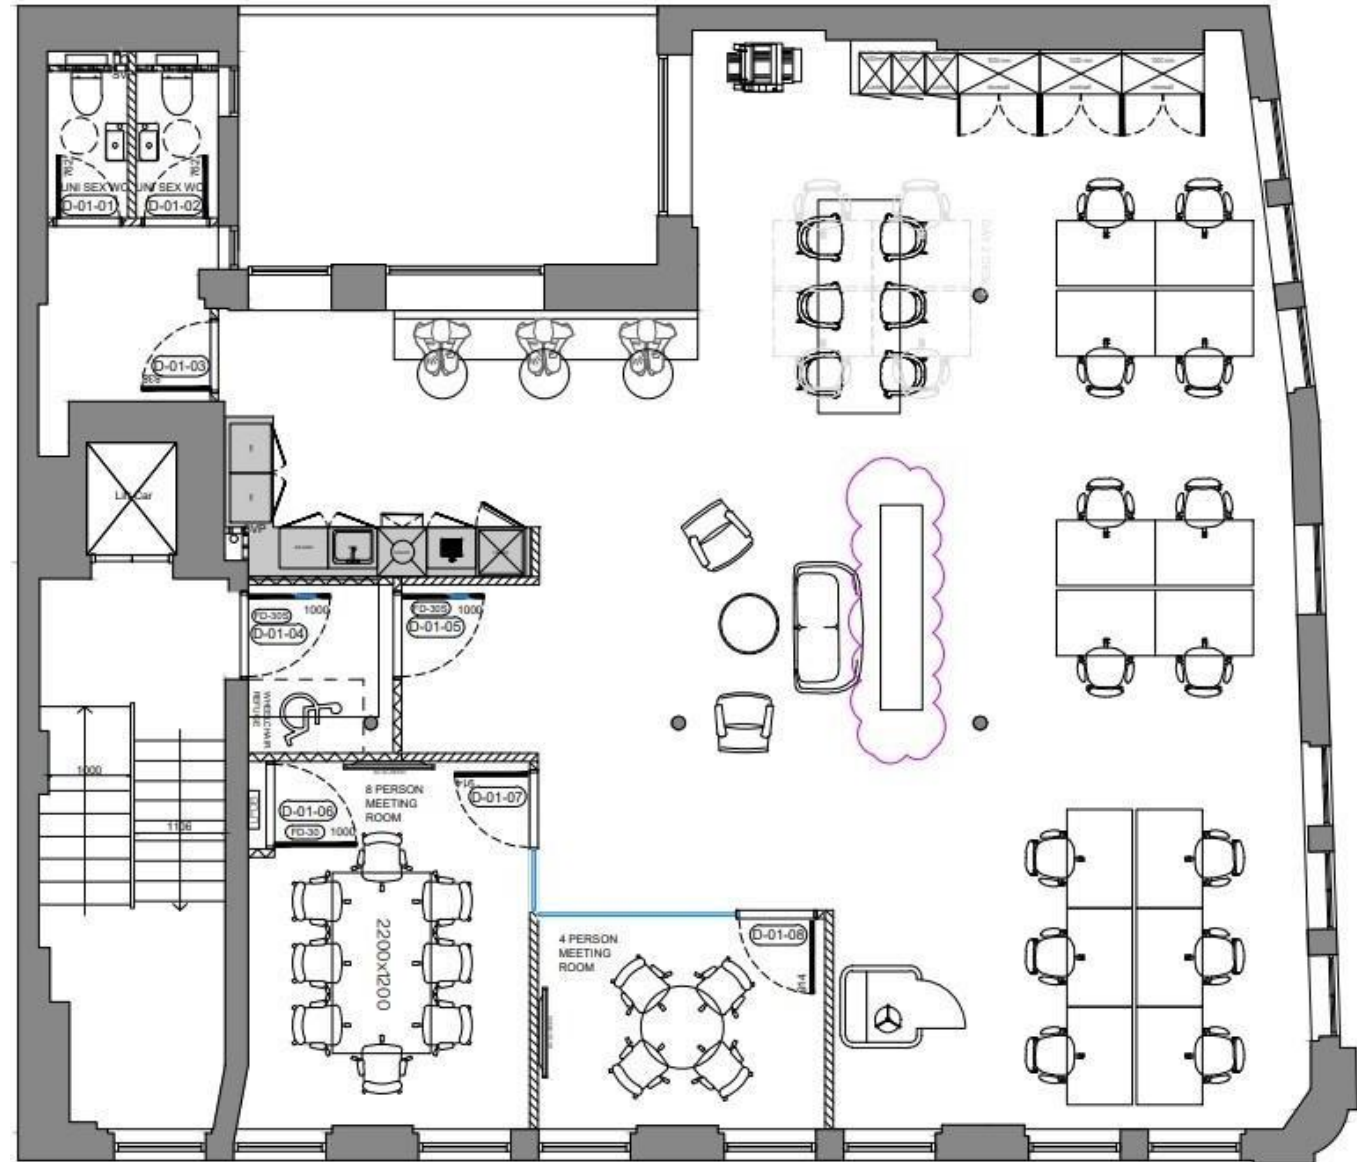

Floor plan

22 Cowper Street

Shoreditch, EC2A 4AP

1st Floor

1,559 sq ft

[More info](#)

Floor plan

22 Cowper Street

Shoreditch, EC2A 4AP

2nd Floor

1,548 sq ft

[More info](#)

Floor plan

22 Cowper Street

Shoreditch, EC2A 4AP

3rd Floor

1,583 sq ft

[More info](#)