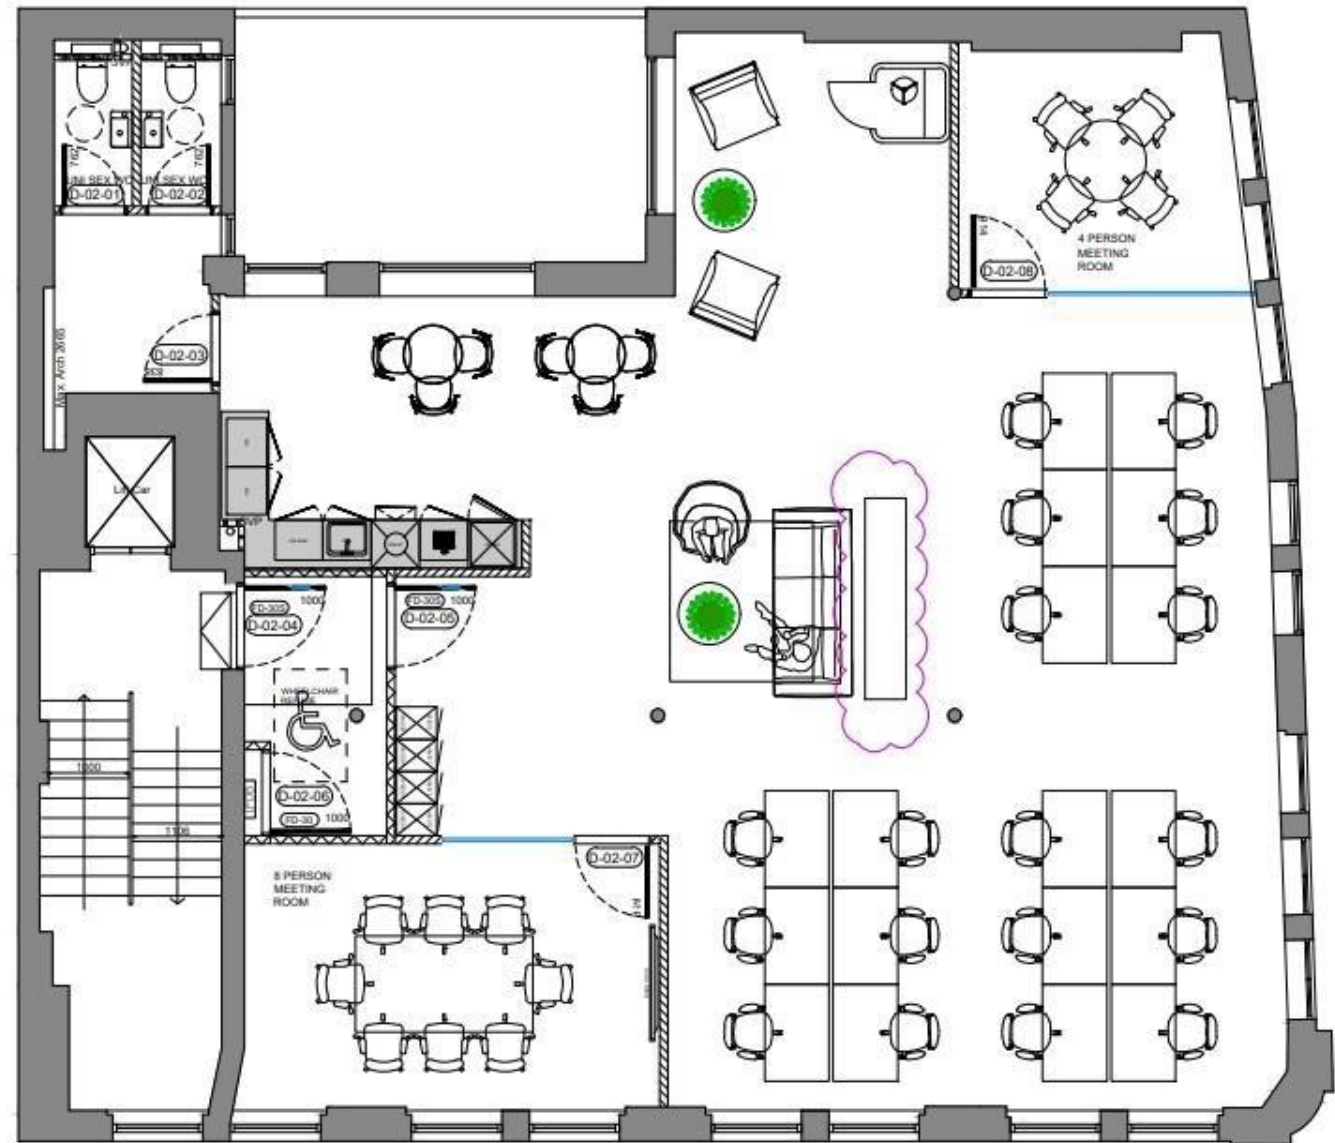

Floor plan

22 Cowper Street

Shoreditch, EC2A 4AP

1st Floor

1,559 sq ft

[More info](#)

Floor plan

22 Cowper Street

Shoreditch, EC2A 4AP

2nd Floor

1,548 sq ft

[More info](#)

Floor plan

22 Cowper Street

Shoreditch, EC2A 4AP

3rd Floor

1,583 sq ft

[More info](#)