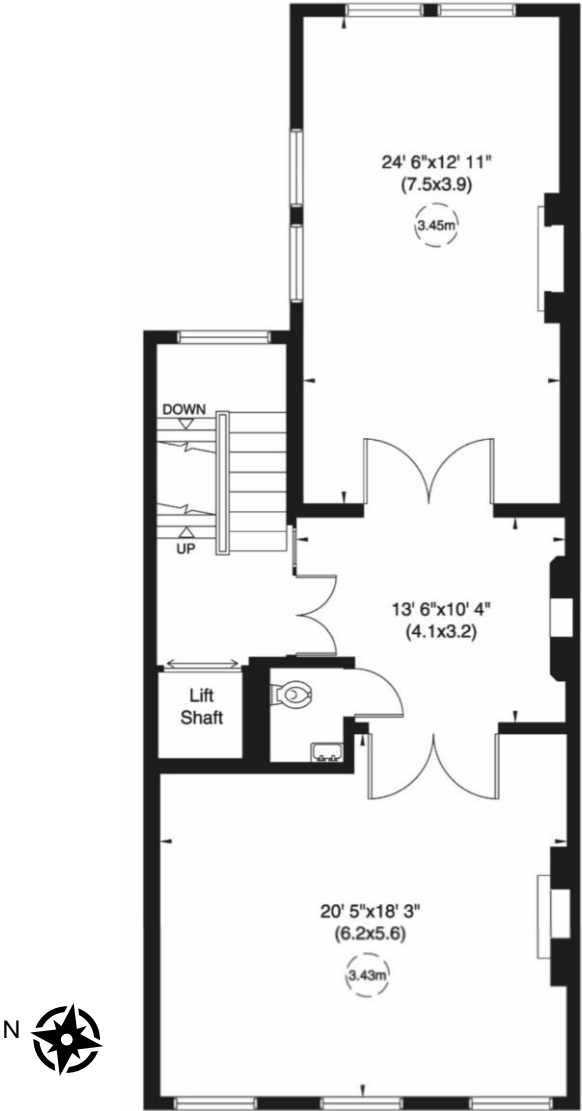

40 South Audley Street

1st Floor Plan

E i A

REAL ESTATE

First Floor

Net internal area (approx.)
74 Sq m (793 Sq ft)

South Audley Street