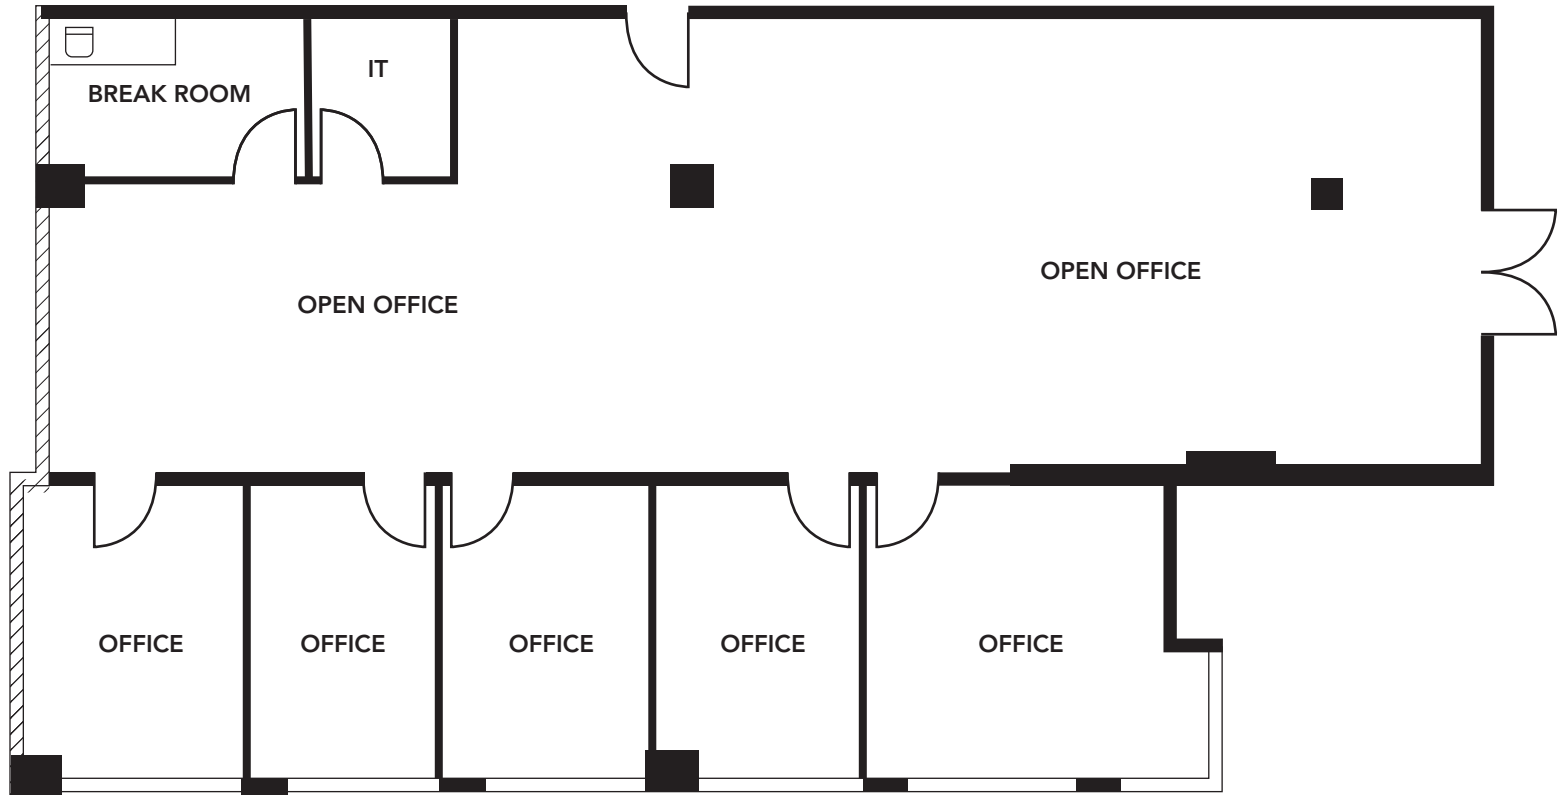

Suite 220

+/- 2,641 SF

LEASED BY:

RW | REDWOOD
WEST