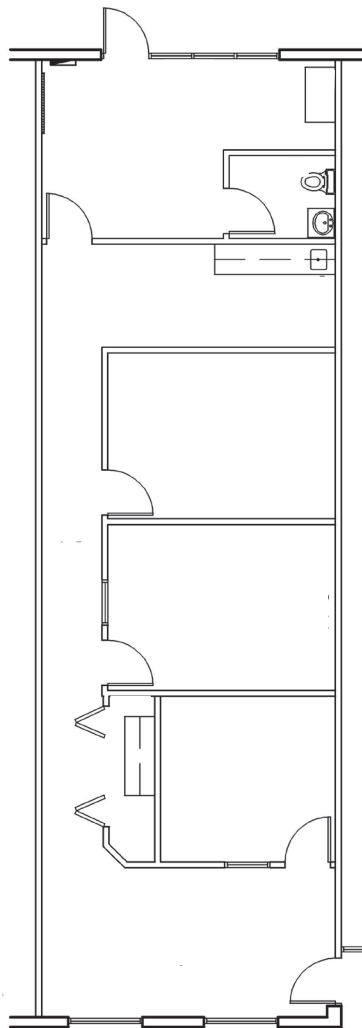

Floor Plans

Suite 2438 | 1,320 SF | Office Space

**For further
information**

Lisa Bailey, SIOR
Principal
+1 407 440 6645
lisa.bailey@avisonyoung.com

avisonyoung.com