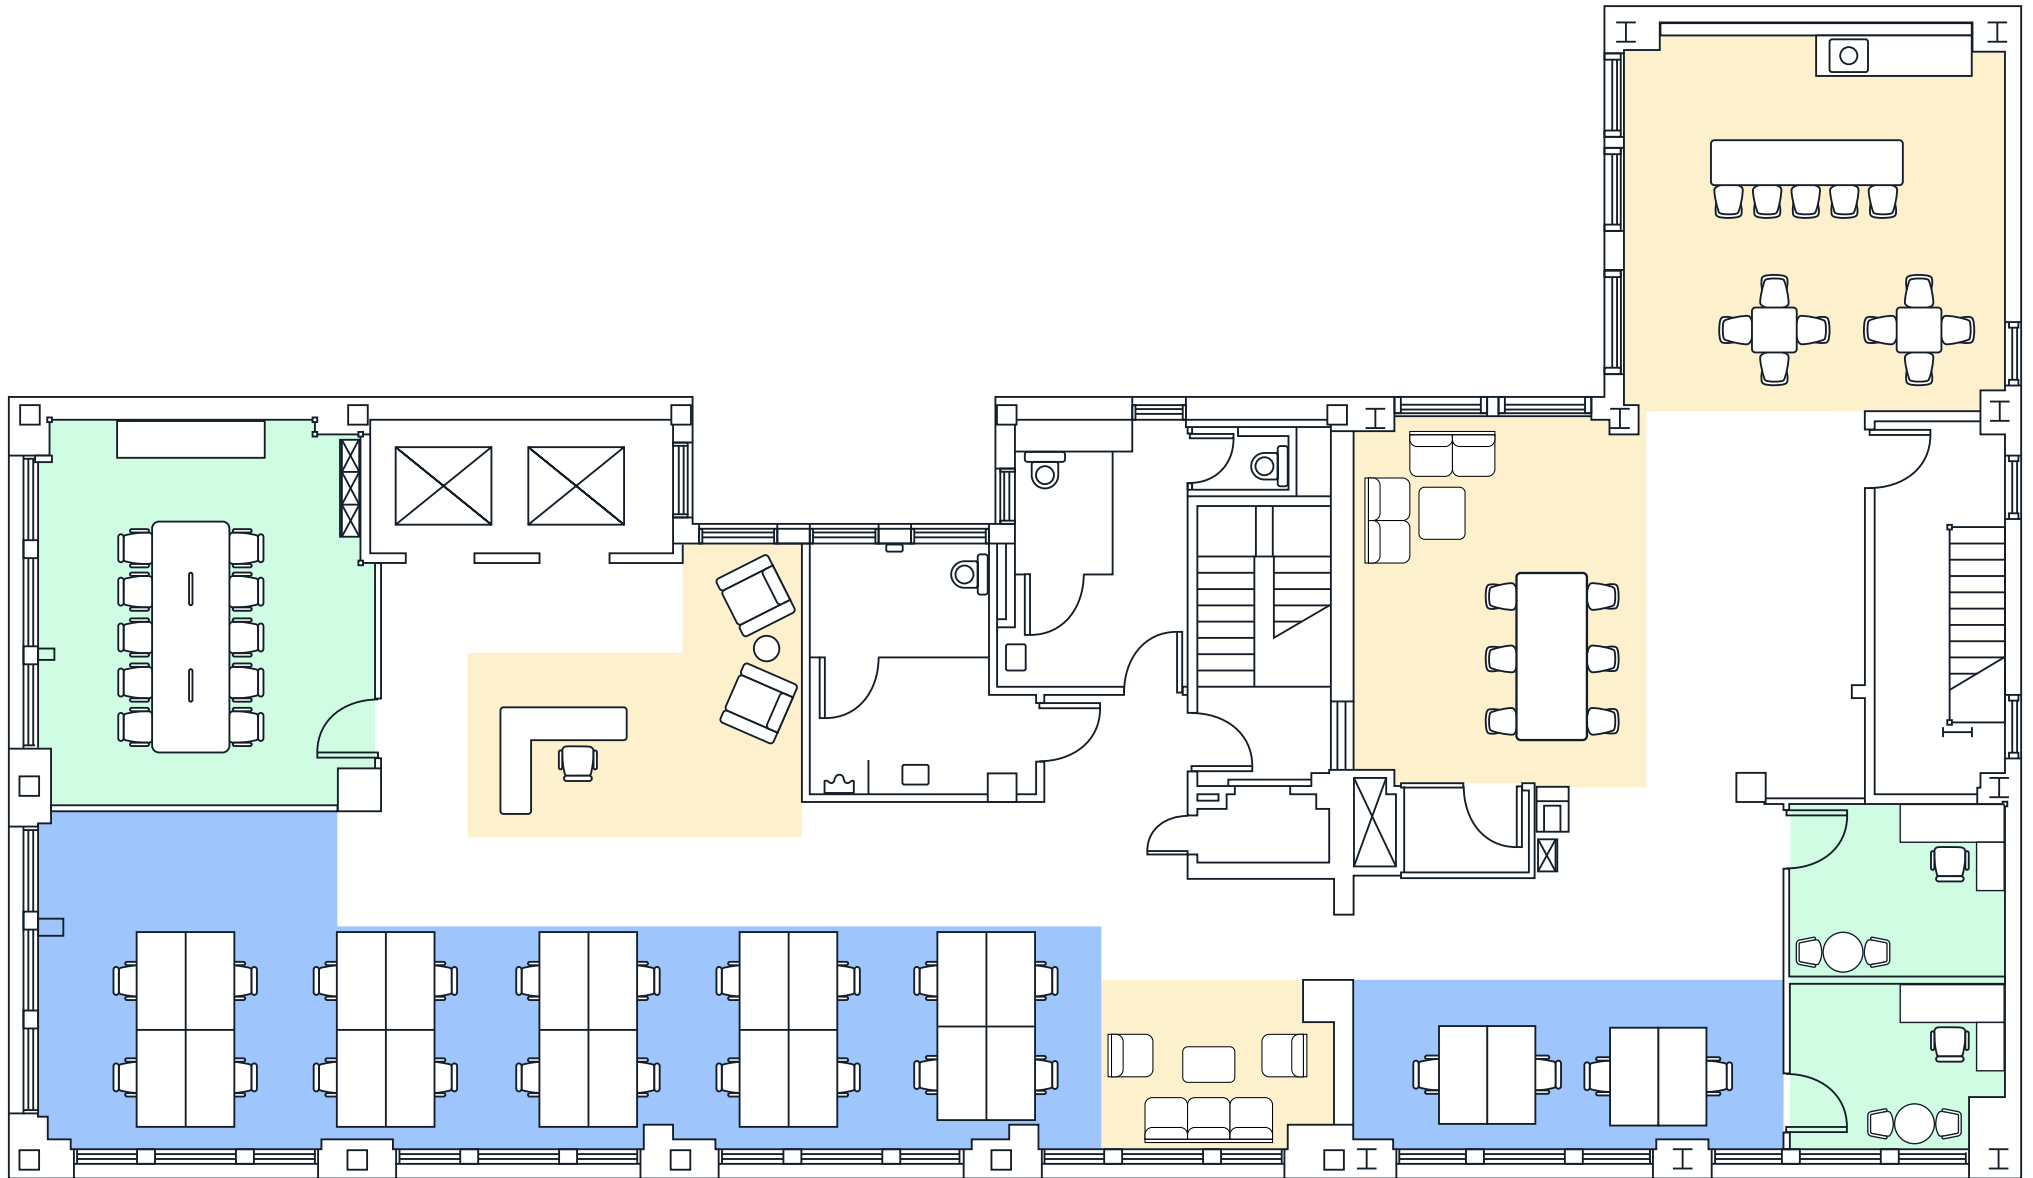

110 Sutter Street - Floor 10

4,300 RSF

● Workstation ● Closed Collab ● Open Collab