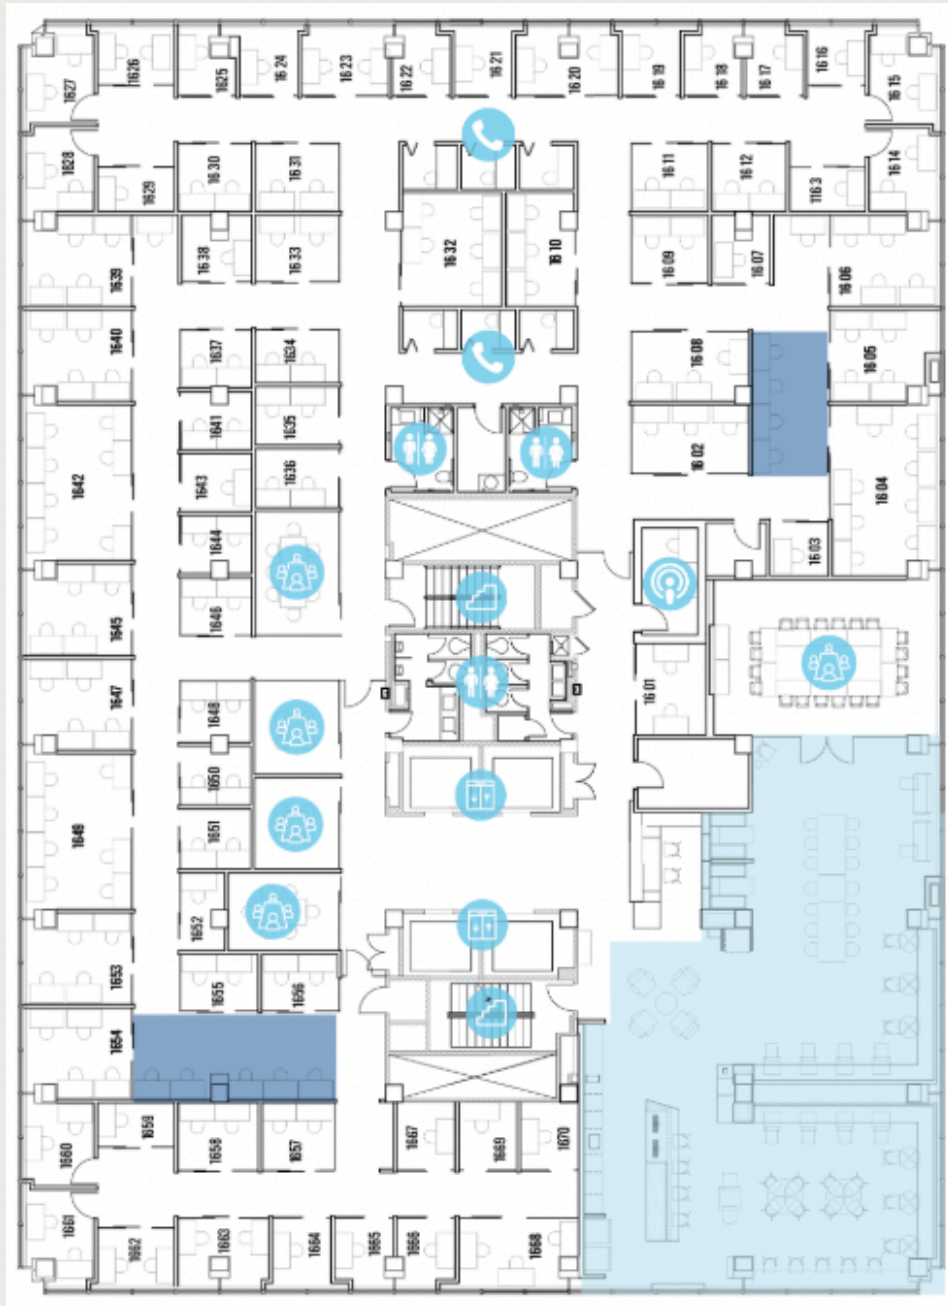

15th Floor

- DEDICATED DESKS
- COMMON AREA / COWORKING
- OFFICE HIGHLIGHT

-  CONFERENCE ROOM
-  WELLNESS
-  PHONE BOOTH
-  PODCAST
-  PRINTING
-  STAIRS
-  RESTROOMS
-  ELEVATOR

Gather Norfolk
 500 E Main st, Norfolk, VA, 23510

16th Floor

- DEDICATED DESKS
- COMMON AREA / COWORKING
- OFFICE HIGHLIGHT

-  CONFERENCE ROOM
-  WELLNESS
-  PHONE BOOTH
-  PODCAST
-  PRINTING
-  STAIRS
-  RESTROOMS
-  ELEVATOR

Gather Norfolk
 500 E Main st, Norfolk, VA, 23510