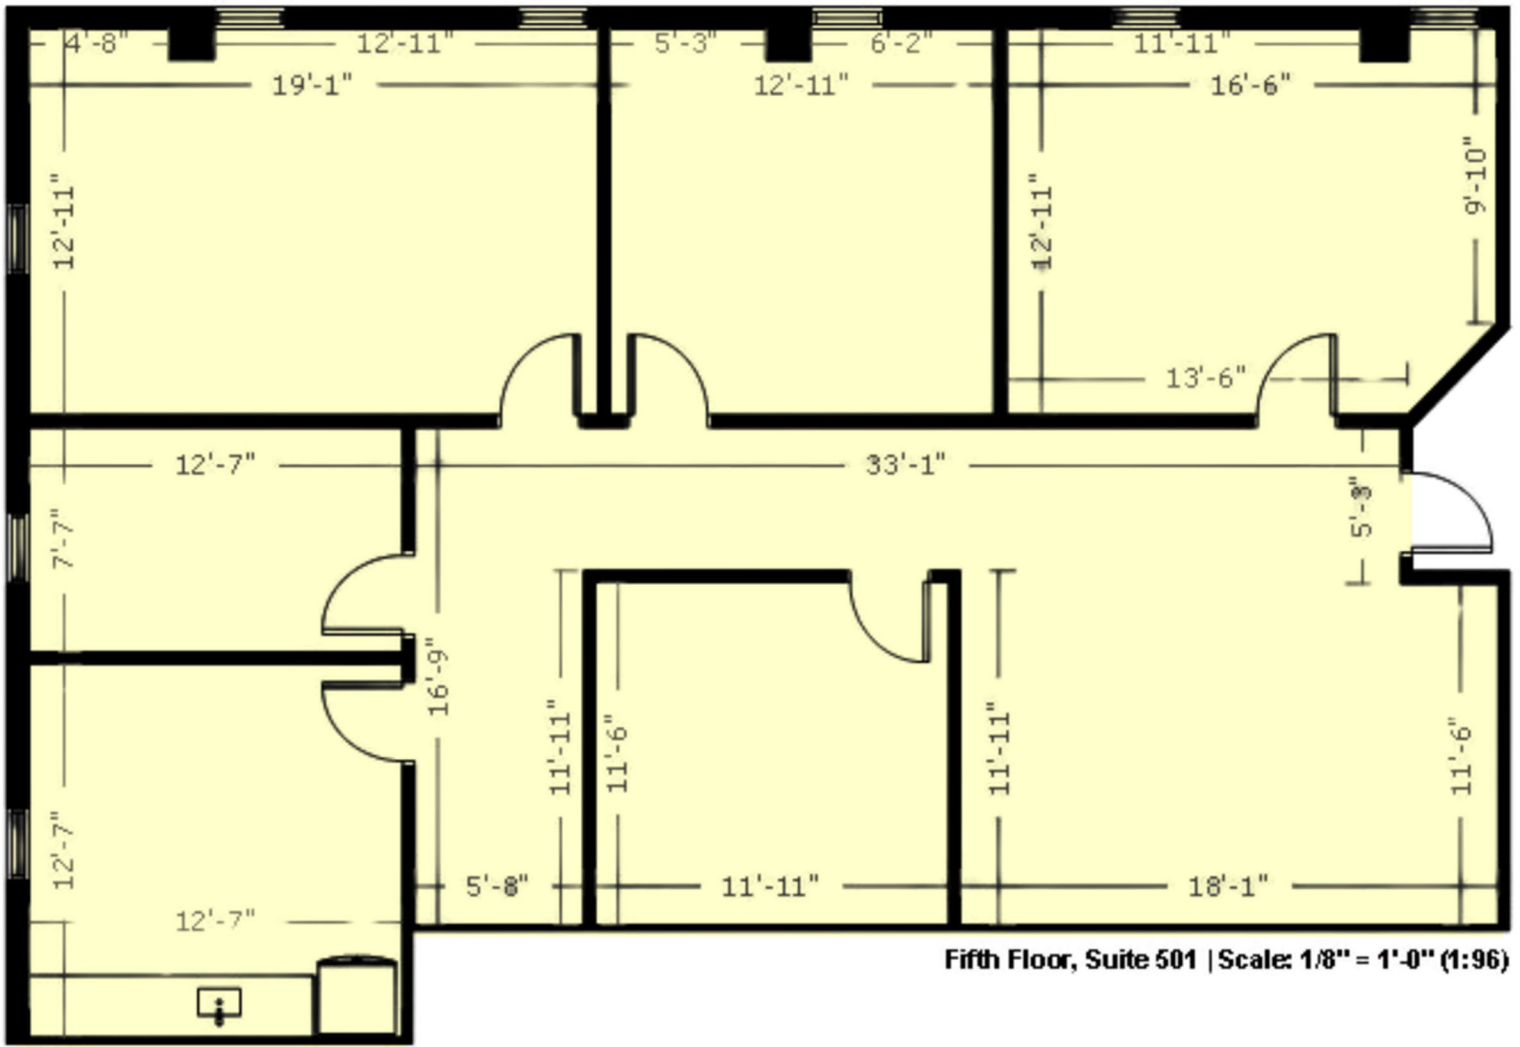

Suite 501 Floorplan 1,742 SF

Fifth Floor, Suite 501 | Scale: 1/8" = 1'-0" (1:96)

Floor 5