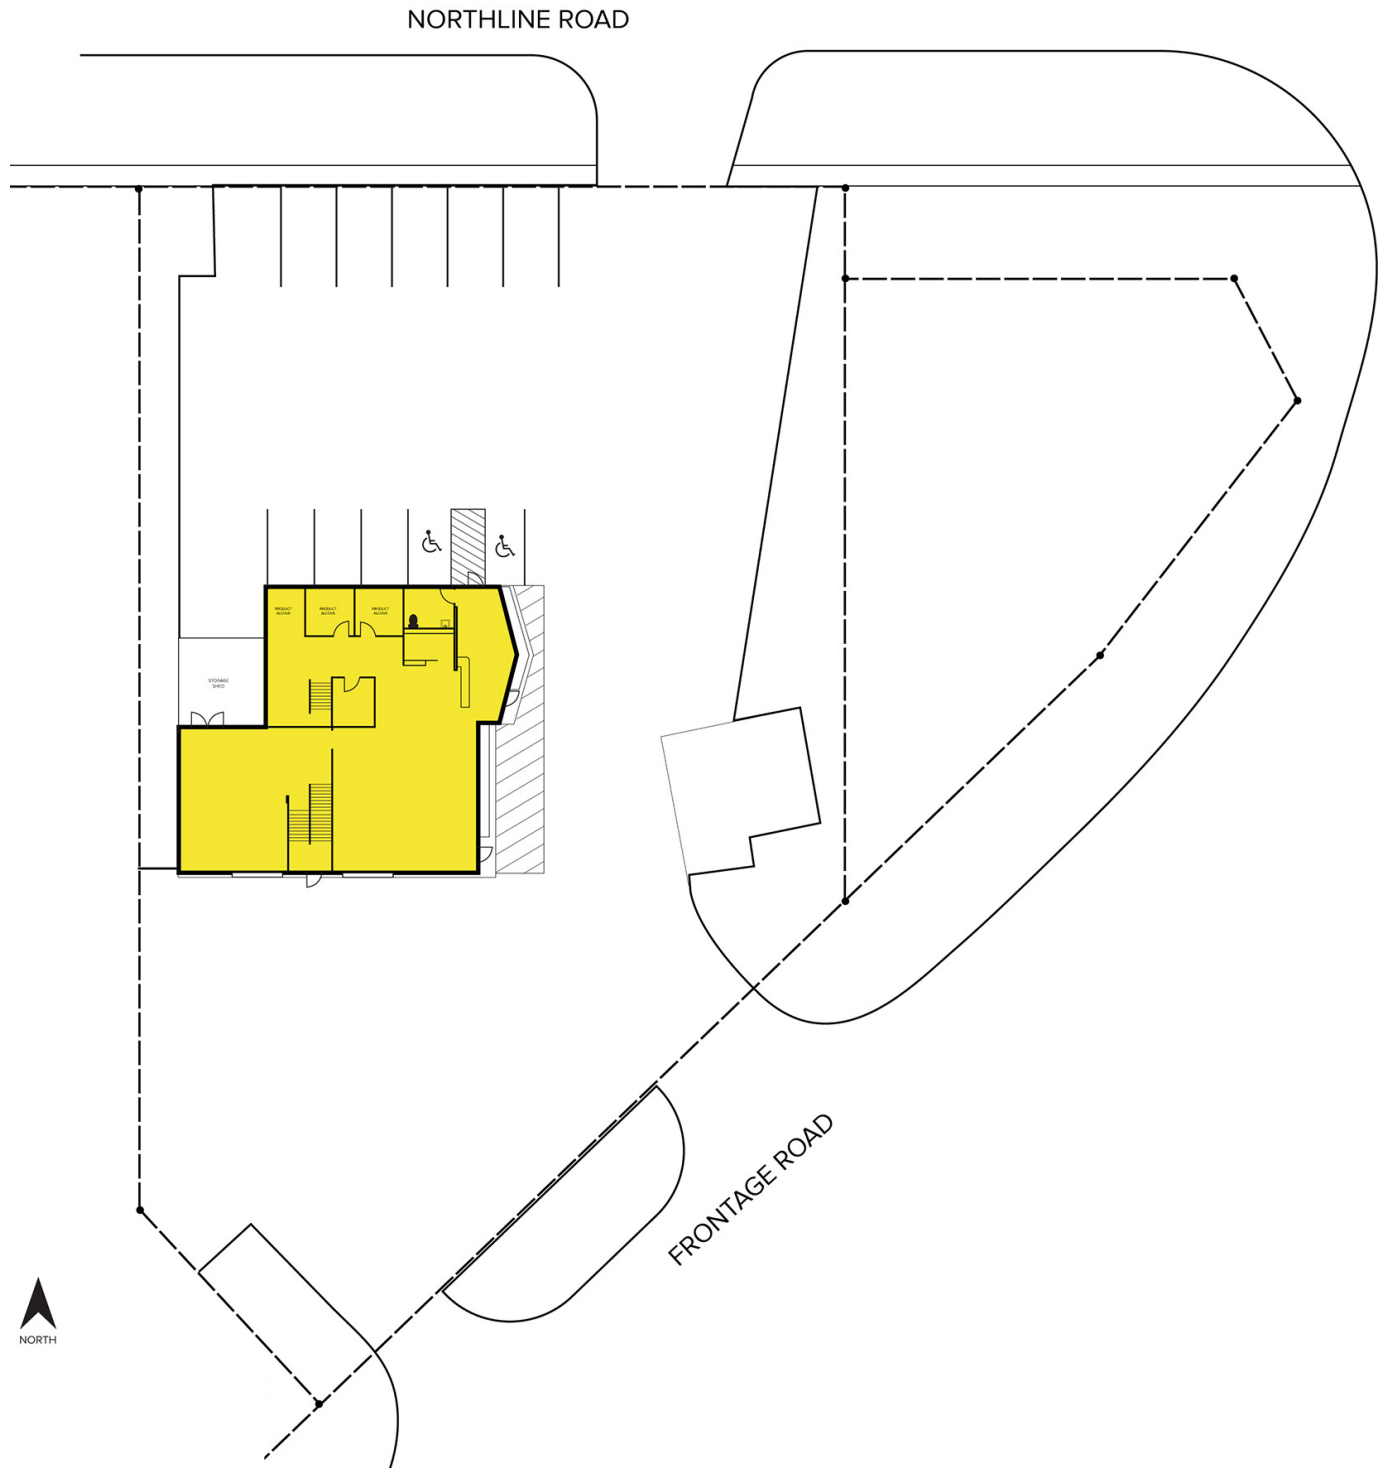

18701 Northline Road - Southgate, Michigan

Industrial For Sale

4,724
Square Feet
AVAILABLE

Site Plan

For more information, please contact:

GARY STEPHENS
(248) 948 0104
gstephens@signatureassociates.com

SIGNATURE ASSOCIATES
One Towne Square, Suite 1200
Southfield, MI 48076
www.signatureassociates.com

D.J. WABICK
(708) 280 9865
dj@fifere.com

KRESHMORE GROUP
14216 McCarthy Road
Lemont, IL 60439
www.kreshmore.com