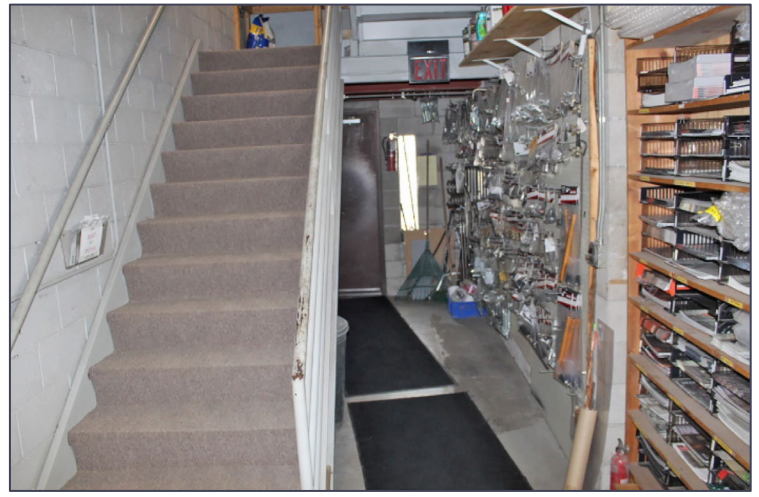

18701 Northline Road - Southgate, Michigan

Industrial For Sale

4,724
Square Feet
AVAILABLE

Interior Photos

For more information, please contact:

GARY STEPHENS
(248) 948 0104
gstephens@signatureassociates.com

SIGNATURE ASSOCIATES
One Towne Square, Suite 1200
Southfield, MI 48076
www.signatureassociates.com

D.J. WABICK
(708) 280 9865
dj@fifere.com

KRESHMORE GROUP
14216 McCarthy Road
Lemont, IL 60439
www.kreshmore.com