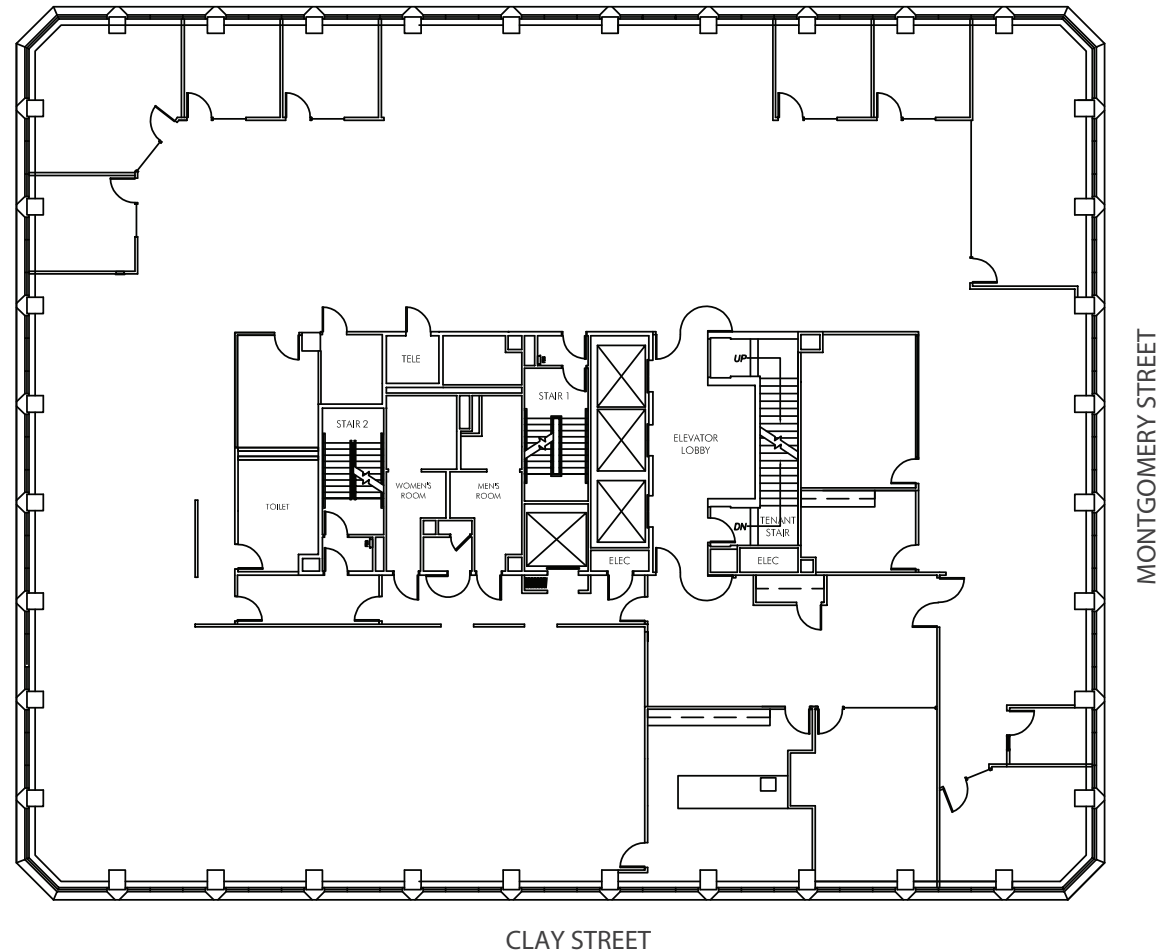

Suite 1700

14,324 RSF

601

- Full floor opportunity
- Mostly open plan with large kitchen, 3 conference rooms, 6 glass offices, IT room and an additional restroom
- Available now

Kelly Glass
415.322.5062
kelly.glass@avisonyoung.com
RE Lic #01335179