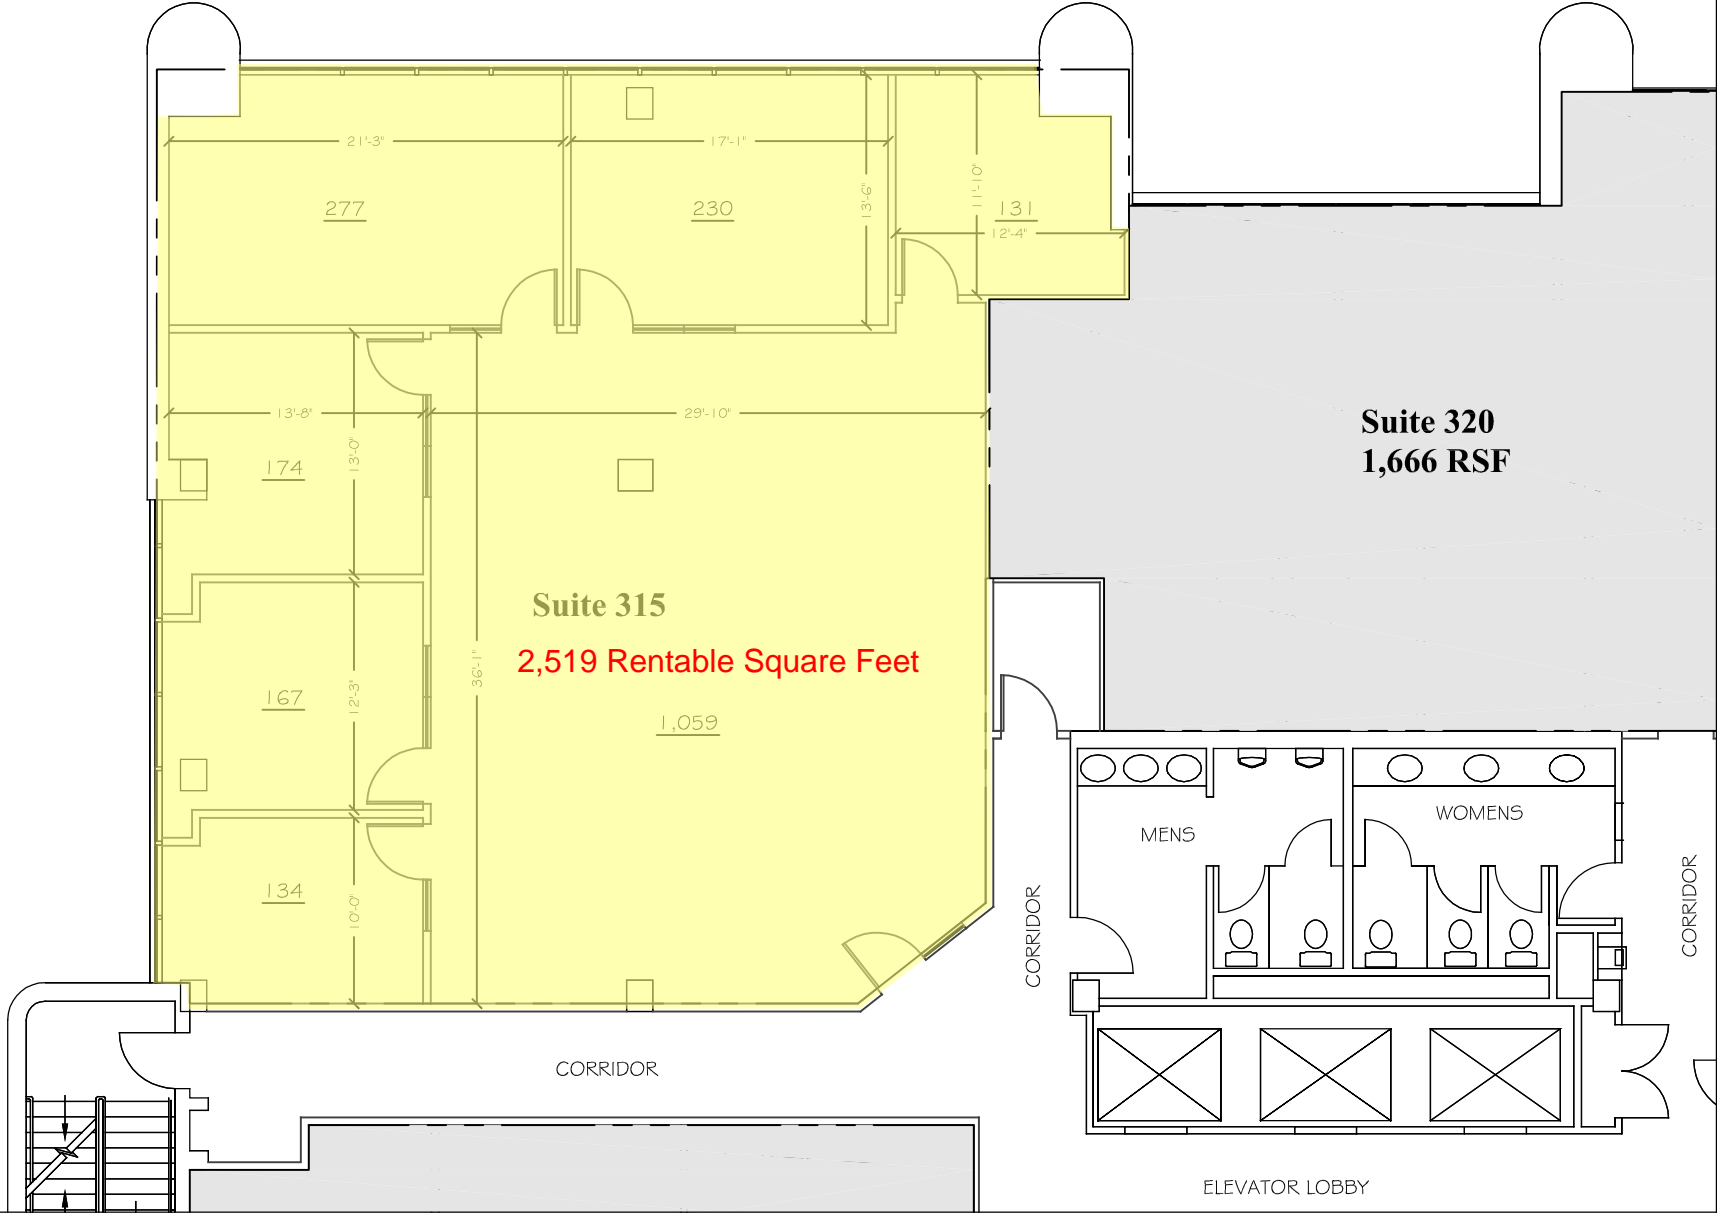

Suite 315

Massaro Properties, LLC

1000 Cliff Mine Rd, Pittsburgh, PA 15275
Phone: (412) 490-1710
www.massaroproperties.com

Drawing Name: PW1.3 Master.dwg
Last Saved Date and Time: 24 Feb 2014, 2:19pm
Drafted By: apokusa