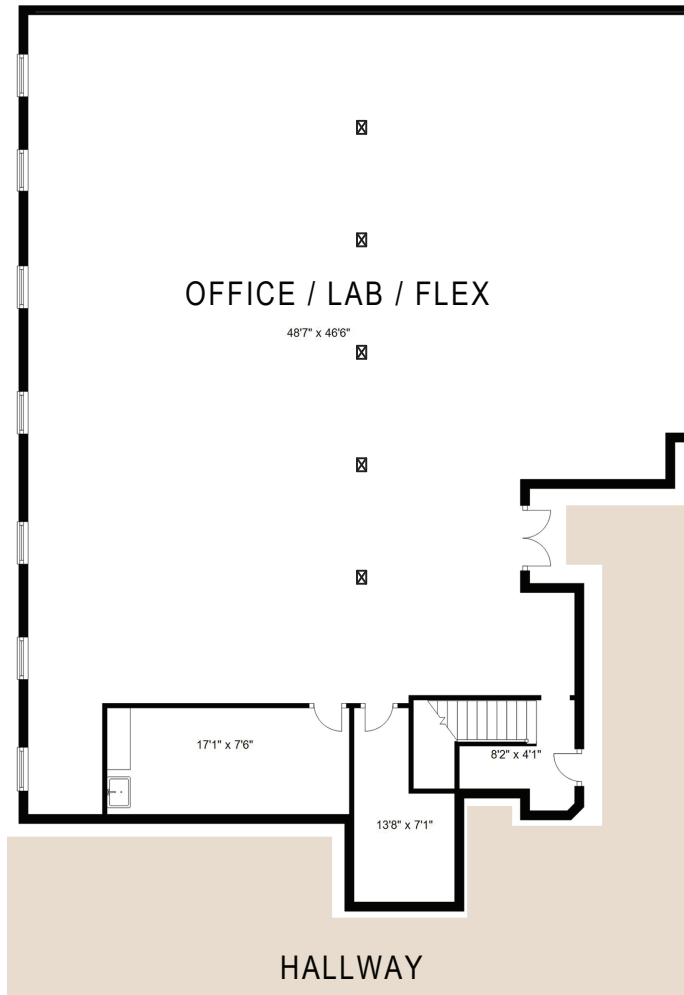

A Great Place To Grow Your Business

Suite B001

OFFICE / FLEX

— Space Details —

3,103 Rentable Square Feet

Spacious lower level flex suite located in the front of the business park. The unit features a large work/reception area, storage/data closet and supply room with utility sink.

This office unit can be combined with **Suite B101**, located on the first floor accessed by an interior staircase for a total of 6,980 RSF.

Owned & Operated by: