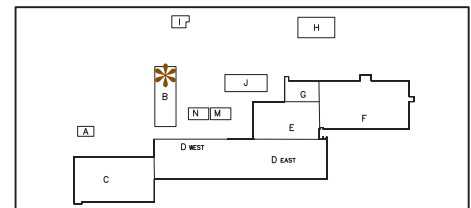

A Great Place To Grow Your Business

Suite B001

OFFICE / FLEX

— Space Details —

3,103 Rentable Square Feet

Spacious lower level flex suite located in the front of the business park. The unit features a large work/reception area, storage/data closet and supply room with utility sink.

This office unit can be combined with **Suite B101**, located on the first floor accessed by an interior staircase for a total of 6,980 RSF.

Owned & Operated by: