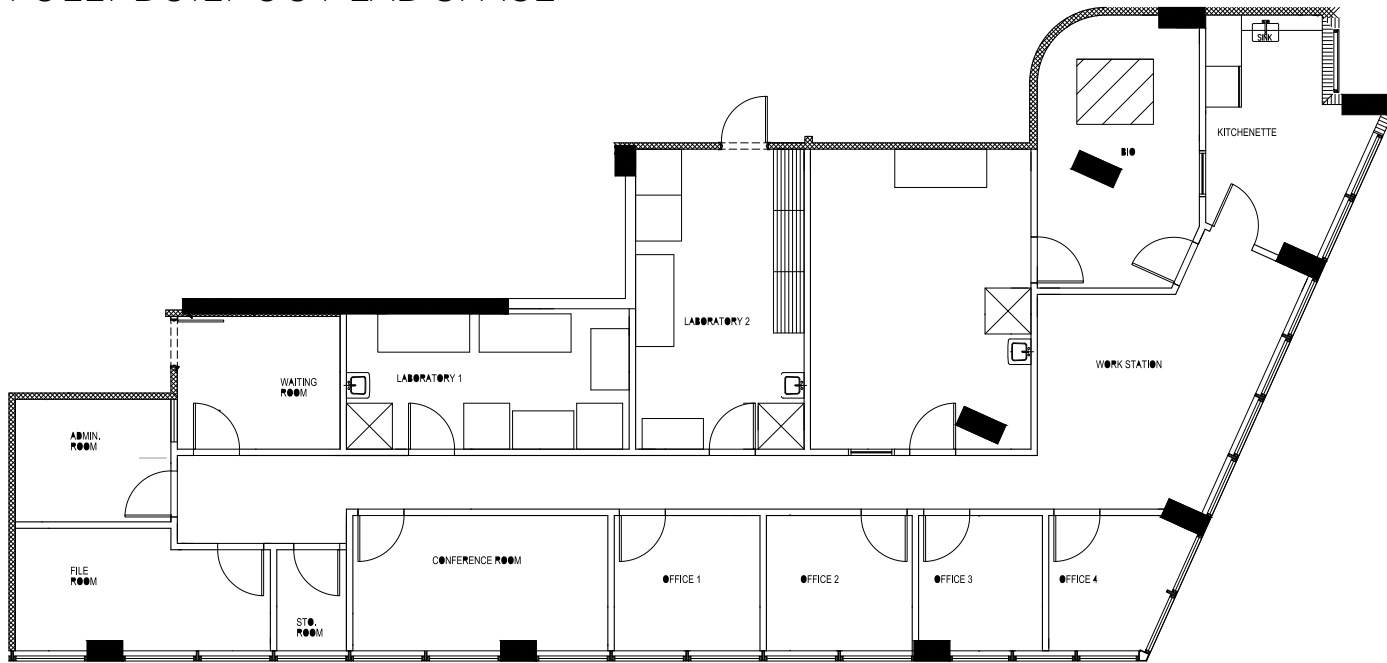

TopMed Innovation Center

1011 Sunnybrook Rd.

Miami, FL 33136

Suite 900 | 2,862 RSF

FULLY BUILT OUT LAB SPACE

360°
CLICK HERE FOR
VIRTUAL TOUR

Steven Hurwitz

Managing Director