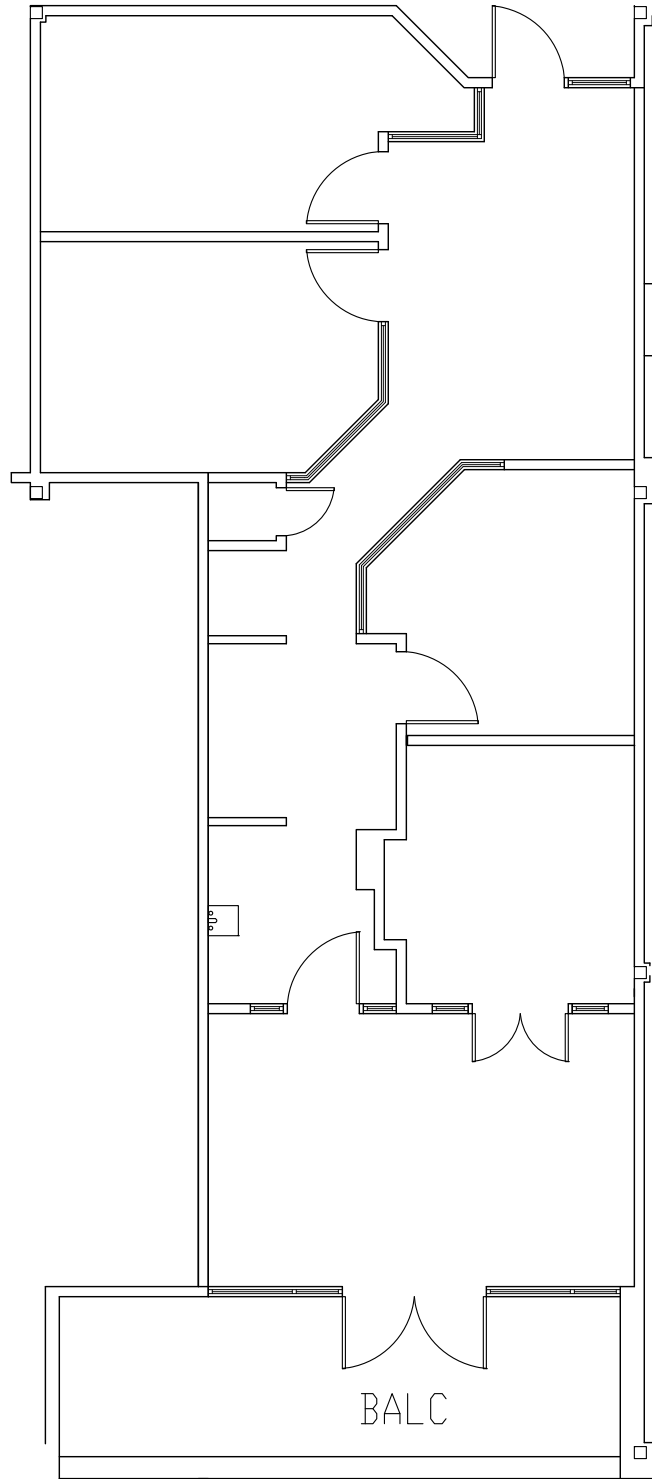

GREGG JORDAN & ASSOCIATES

1330 CENTRE STREET
NEWTON CENTER, MA 02459
TEL.: (617) 527-1800

*1340 CENTRE STREET, NEWTON CENTER, MA
SECOND FLOOR, SUITE #207*

*SCALE: 1/8" = 1'-0"
10/04*