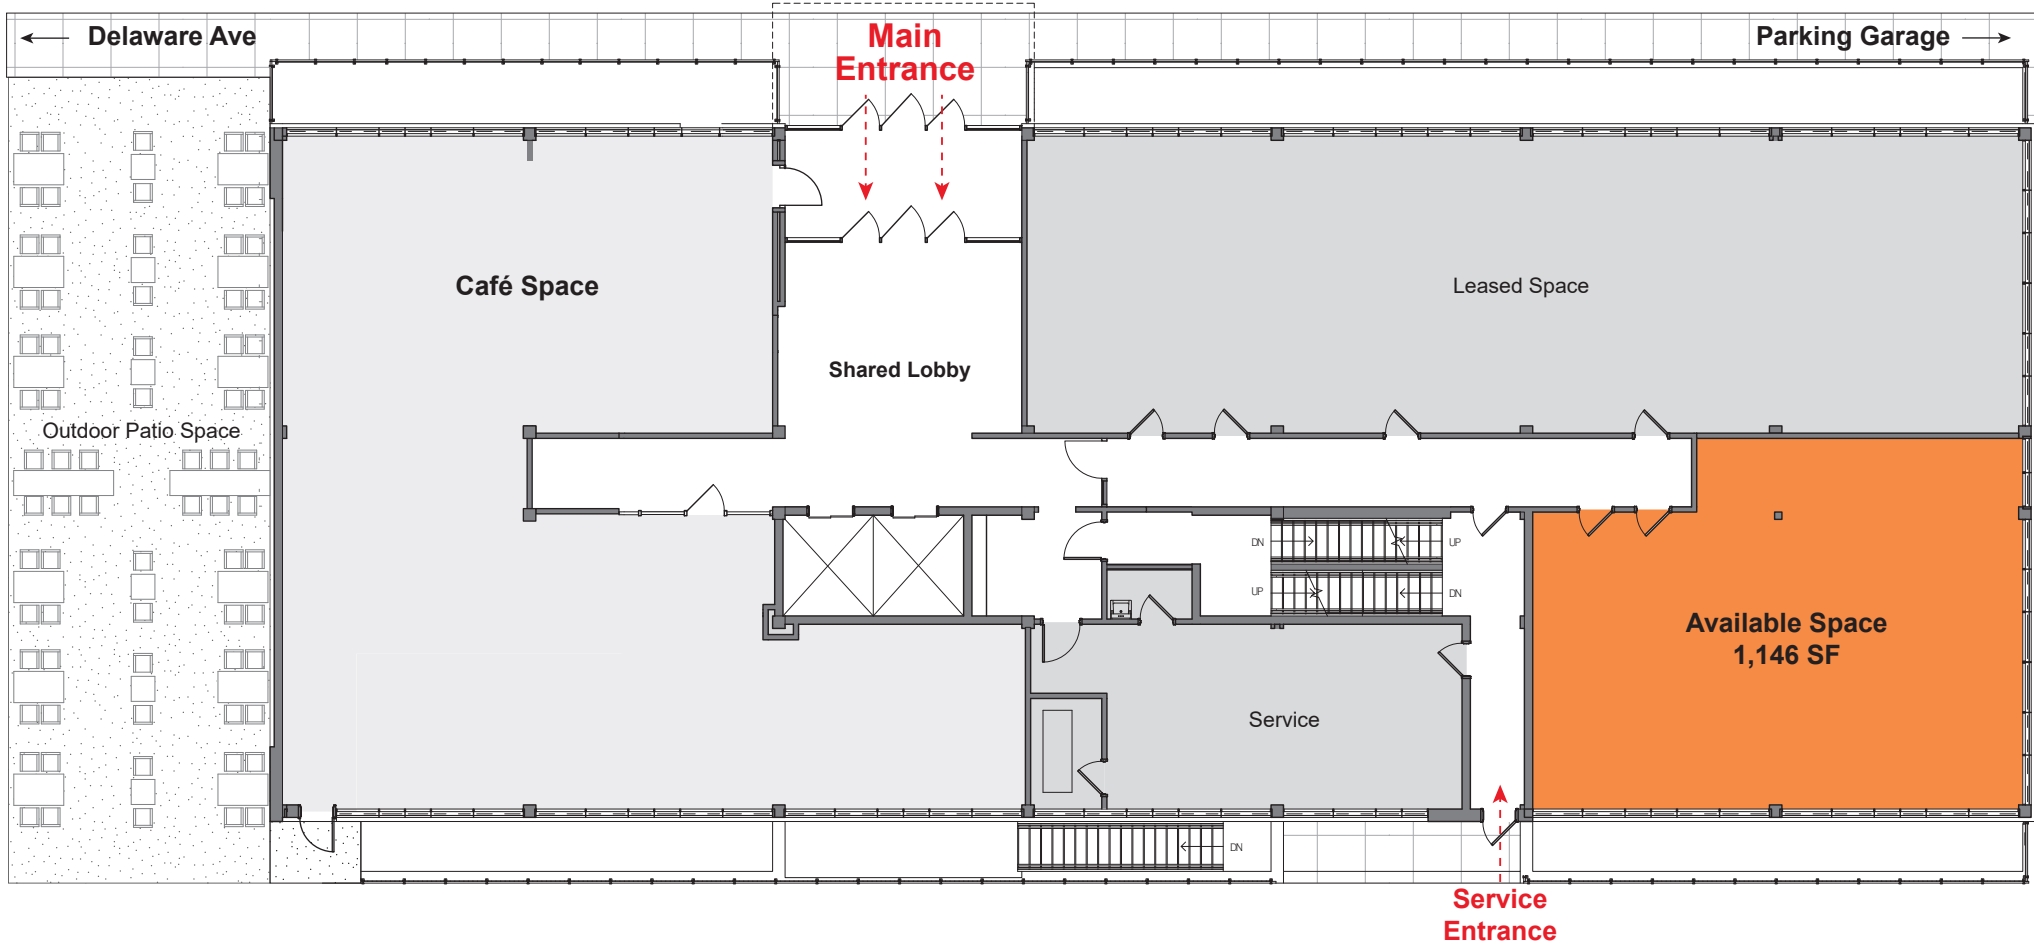

**LANCASTER
SQUARE** AT GATES
CIRCLE

1275 Delaware Office Floor Plan

1st Floor Plan