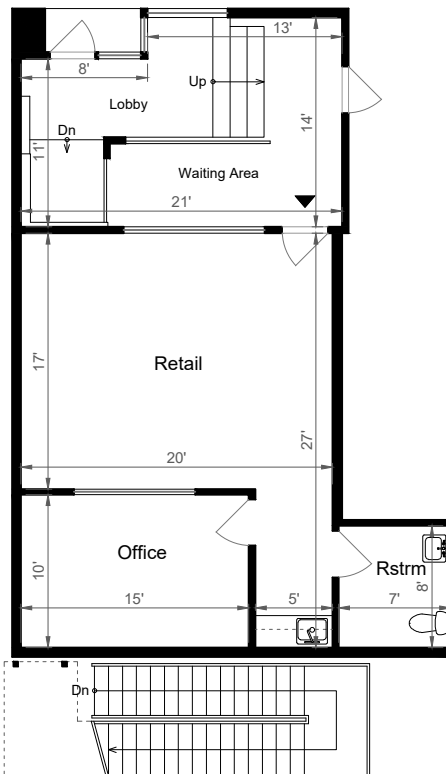

240 MAIN STREET

SAN MATEO, CA 94401

Estimated Total Square Footage: 650 SQ FT

Calculated from outside face of exterior walls and center line of demising walls.

Plus 290 SQ FT Common Area

FLOOR PLAN